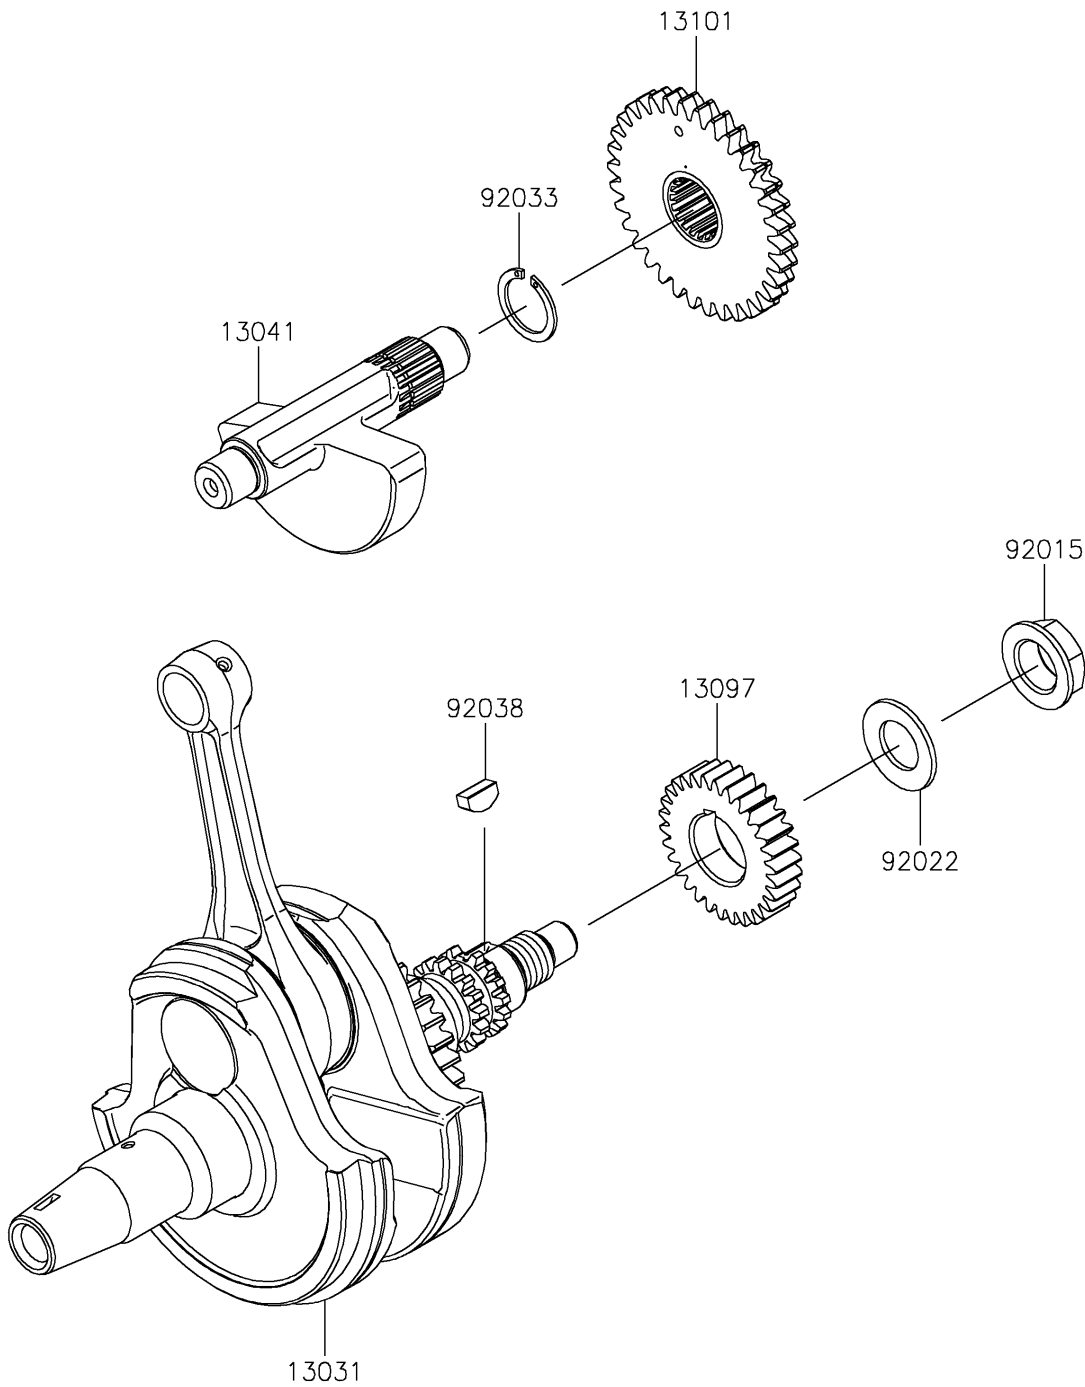

2023 KLX® 300R PARTS DIAGRAM

Crankshaft

E1321

2023 KLX®300R PARTS LIST

Crankshaft

ITEM NAME	PART NUMBER	QUANTITY
CRANKSHAFT-COMP (Ref # 13031)	13031-0999	1
BALANCER (Ref # 13041)	13041-0001	1
GEAR-PRIMARY SPUR,30T (Ref # 13097)	13097-0087	1
GEAR-ASSY,BALANCER (Ref # 13101)	13101-0629	1
NUT,16MM (Ref # 92015)	92015-1581	1
WASHER,16.3X29X1.75 (Ref # 92022)	92022-1356	1
RING-SNAP,18MM (Ref # 92033)	92033-029	1
KEY (Ref # 92038)	92038-1057	1