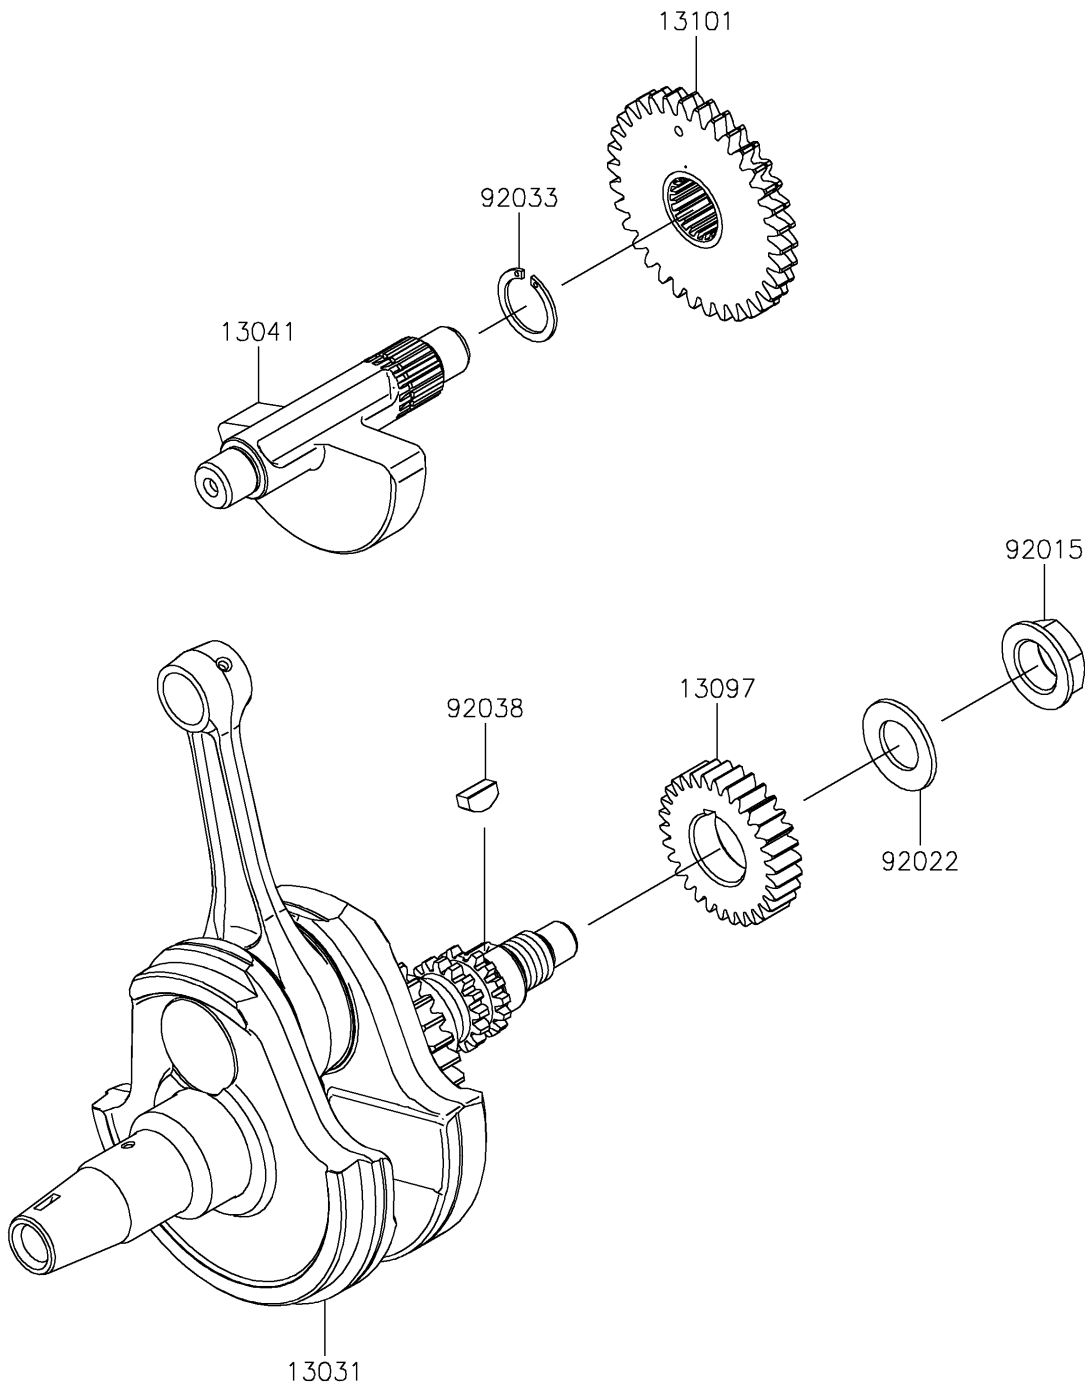

2024 KLX® 300R PARTS DIAGRAM

Crankshaft

E1321

2024 KLX®300R PARTS LIST

Crankshaft

ITEM NAME	PART NUMBER	QUANTITY
CRANKSHAFT-COMP (Ref # 13031)	13031-0999	1
BALANCER (Ref # 13041)	13041-0001	1
GEAR-PRIMARY SPUR,30T (Ref # 13097)	13097-0087	1
GEAR-ASSY,BALANCER (Ref # 13101)	13101-0629	1
NUT,16MM (Ref # 92015)	92015-1581	1
WASHER,16.3X29X1.75 (Ref # 92022)	92022-1356	1
RING-SNAP,18MM (Ref # 92033)	92033-029	1
KEY (Ref # 92038)	92038-1057	1