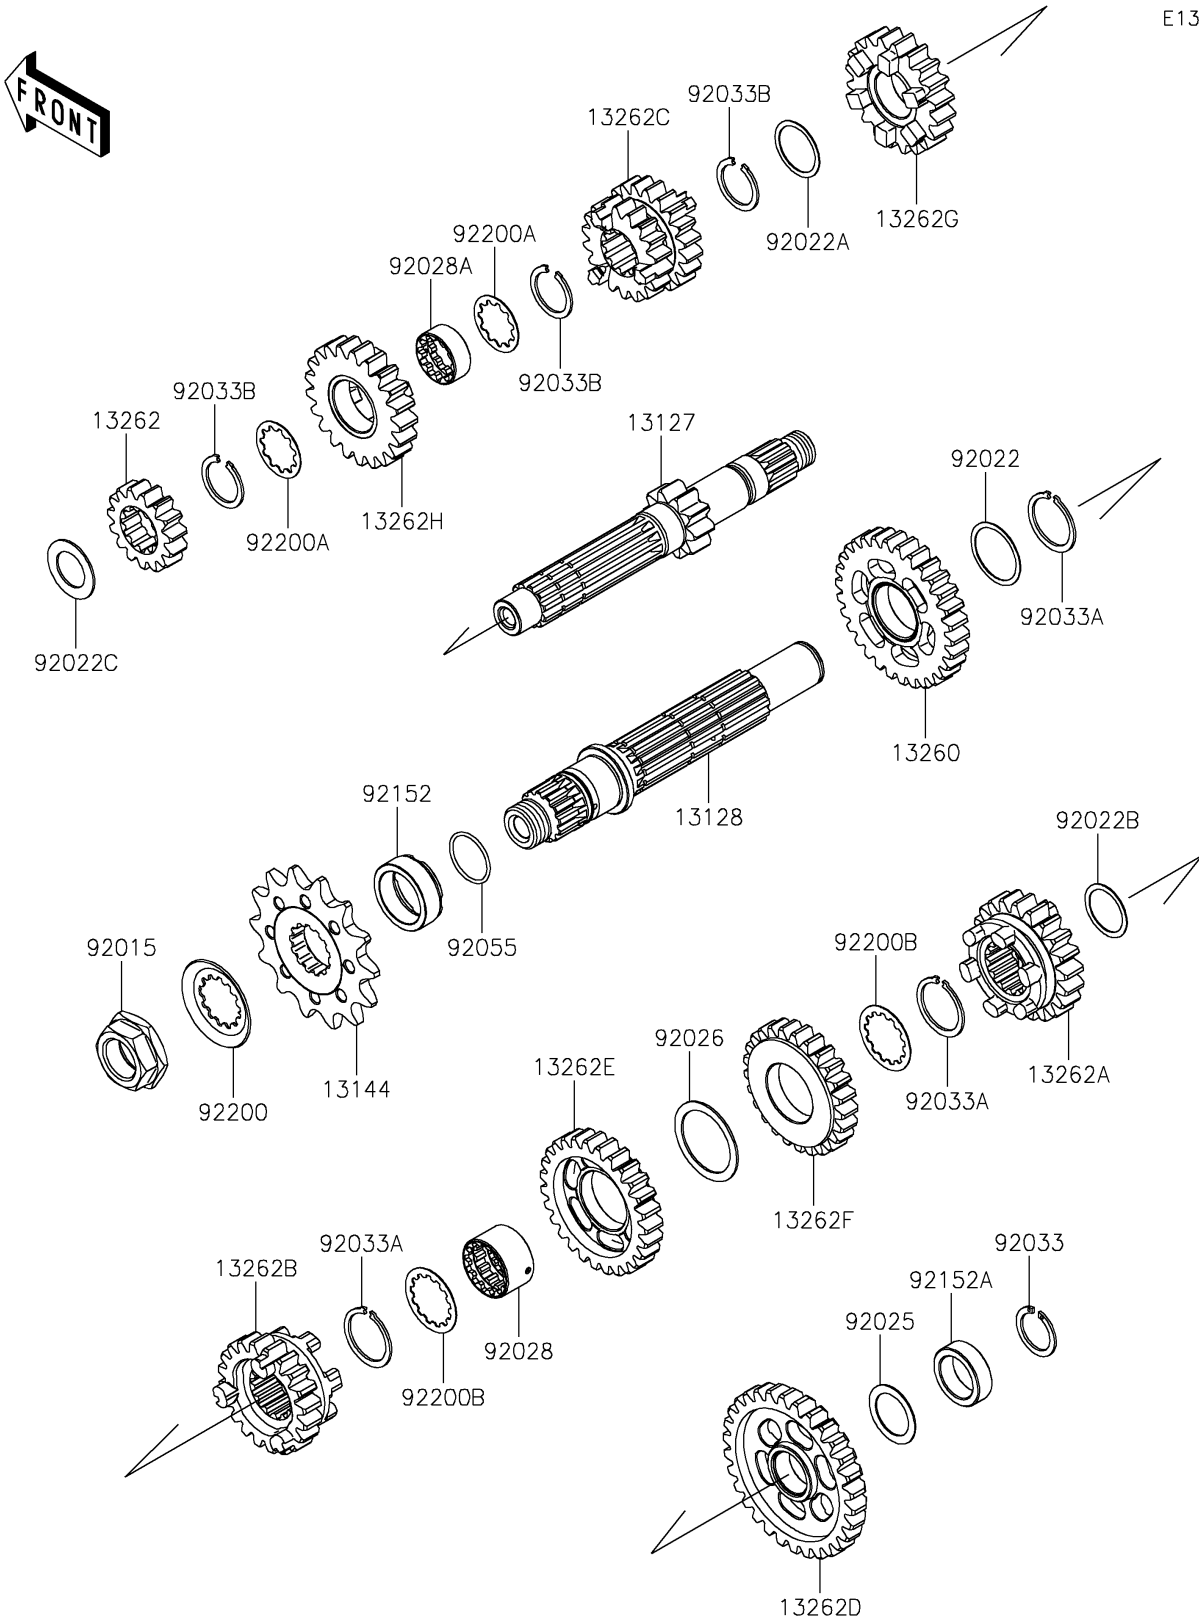

2023 KLX®300R PARTS DIAGRAM

Transmission

E1361

2023 KLX®300R PARTS LIST

Transmission

ITEM NAME	PART NUMBER	QUANTITY
SHAFT-TRANSMISSION INPUT,10T (Ref # 13127)	13127-0670	1
SHAFT-TRANSMISSION OUTPUT (Ref # 13128)	13128-0695	1
SPROCKET-OUTPUT,14T (Ref # 13144)	13144-0055	1
GEAR,OUTPUT 2ND,30T (Ref # 13260)	13260-1386	1
GEAR,INPUT 2ND,15T (Ref # 13262)	13262-0480	1
GEAR,OUTPUT 5TH,21T (Ref # 13262A)	13262-0483	1
GEAR,OUTPUT TOP,20T (Ref # 13262B)	13262-0484	1
GEAR,INPUT 3RD&4TH,18T&20T (Ref # 13262C)	13262-0549	1
GEAR,OUTPUT LOW,30T (Ref # 13262D)	13262-0597	1
GEAR,OUTPUT 3RD,27T (Ref # 13262E)	13262-0598	1
GEAR,OUTPUT 4TH,25T (Ref # 13262F)	13262-0599	1
GEAR,INPUT 5TH,20T (Ref # 13262G)	13262-0600	1
GEAR,INPUT TOP,21T (Ref # 13262H)	13262-1380	1
NUT,20MM (Ref # 92015)	92015-1963	1
WASHER,25.3X30X0.5 (Ref # 92022)	92022-159	1
WASHER,22.3X27X0.5 (Ref # 92022A)	92022-198	1
WASHER,20.5X25.5X0.5 (Ref # 92022B)	92022-252	1
WASHER,17.3X28X1 (Ref # 92022C)	92022-255	1
SHIM,T=0.7 (Ref # 92025)	92025-1451	1
SPACER,30X38X1.0 (Ref # 92026)	92026-079	1
BUSHING,OUTPUT 3RD&4TH GEAR (Ref # 92028)	92028-1822	1
BUSHING,INPUT TOP GEAR (Ref # 92028A)	92028-1823	1
RING-SNAP,18MM (Ref # 92033)	92033-029	1
RING-SNAP,25MM (Ref # 92033A)	92033-1172	3
RING-SNAP (Ref # 92033B)	92033-1293	3
RING-O,21.5X1.5 (Ref # 92055)	92055-0196	1
COLLAR (Ref # 92152)	92152-1350	1
COLLAR,20X28X8.5 (Ref # 92152A)	92152-1357	1
WASHER (Ref # 92200)	92200-0851	1

2023 KLX®300R PARTS LIST

Transmission

ITEM NAME	PART NUMBER	QUANTITY
WASHER,INPUT (Ref # 92200A)	92200-1370	2
WASHER,OUTPUT (Ref # 92200B)	92200-1371	2