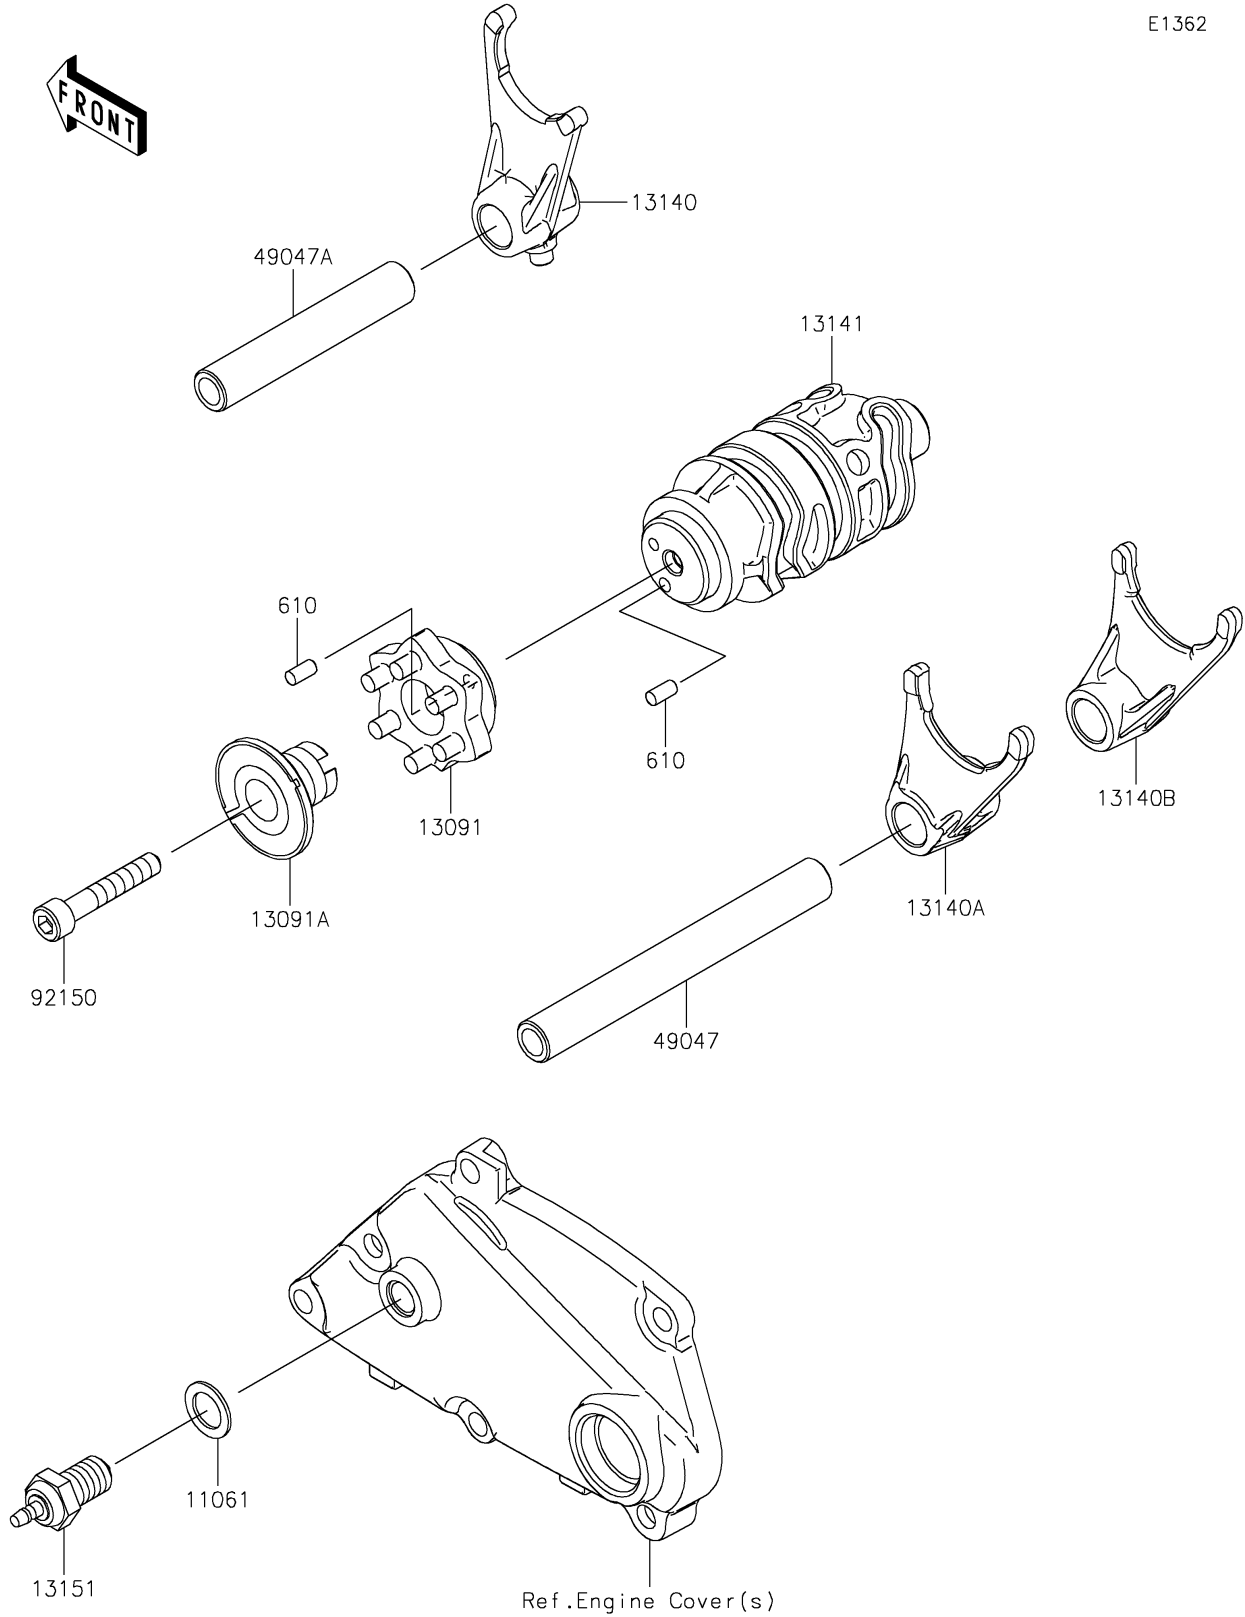

2023 KLX®300R PARTS DIAGRAM

Gear Change Drum/Shift Fork(s)

E1362

2023 KLX®300R PARTS LIST

Gear Change Drum/Shift Fork(s)

ITEM NAME	PART NUMBER	QUANTITY
GASKET,10.5X16X1 (Ref # 11061)	11061-0373	1
HOLDER,CHANGE DRUM (Ref # 13091)	13091-1856	1
HOLDER,CHANGE DRUM (Ref # 13091A)	13091-1862	1
FORK-SHIFT,5TH&TOP (Ref # 13140)	13140-1216	1
FORK-SHIFT,2ND&3RD (Ref # 13140A)	13140-1217	1
FORK-SHIFT,LOW&4TH (Ref # 13140B)	13140-1218	1
DRUM-CHANGE (Ref # 13141)	13141-0039	1
SWITCH-COMP,NEUTRAL (Ref # 13151)	13151-1102	1
ROD-SHIFT,L=106.7 (Ref # 49047)	49047-1056	1
ROD-SHIFT,L=71.7 (Ref # 49047A)	49047-1057	1
BOLT,SOCKET,6X35 (Ref # 92150)	92150-1484	1
ROLLER,4X8 (Ref # 610)	610A0408	2