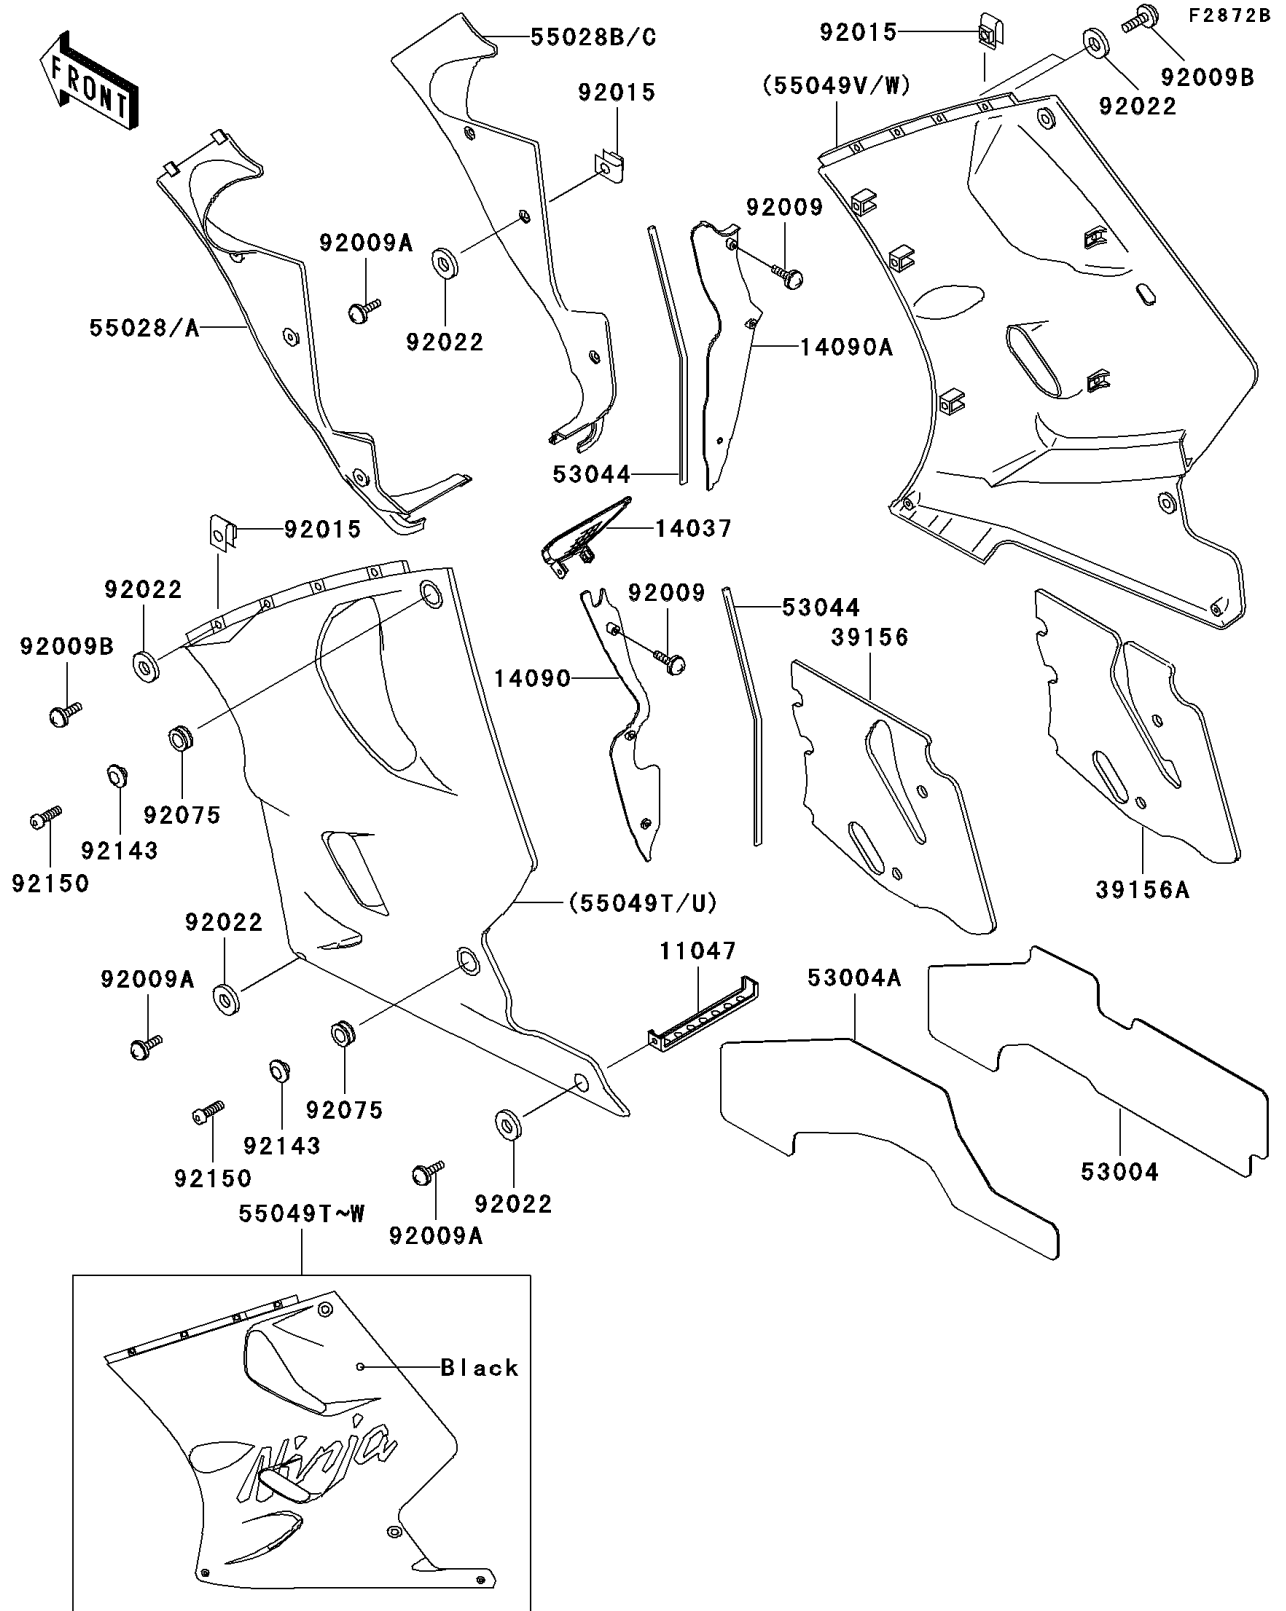

1995 Ninja® ZX™ -11 PARTS DIAGRAM

Cowling Lowers(ZX1100-D3)

1995 Ninja® ZX™ -11 PARTS LIST

Cowling Lowers(ZX1100-D3)

ITEM NAME	PART NUMBER	QUANTITY
BRACKET,LWR COWLING (Ref # 11047)	11047-1080	1
SCREEN,FR COWLING (Ref # 14037)	14037-1176	1
COVER,HEAT GUARD,LH (Ref # 14090)	14090-1283	1
COVER,HEAT GUARD,RH (Ref # 14090A)	14090-1284	1
PAD,LWR COWLING,LH,UPP (Ref # 39156)	39156-1310	1
PAD,LWR COWLING,RH,UPP (Ref # 39156A)	39156-1311	1
MAT,LWR COWLING,RH,LWR (Ref # 53004)	53004-1075	1
MAT,LWR COWLING,LH,LWR (Ref # 53004A)	53004-1089	1
TRIM,L=300 (Ref # 53044)	53044-1213	2
SCREW,TAPPING,5X14 (Ref # 92009)	92009-1197	6
SCREW,5X16 (Ref # 92009A)	92009-1654	10
SCREW,5X20 (Ref # 92009B)	92009-1656	8
NUT,5MM (Ref # 92015)	92015-1798	14
WASHER,NYLON,5.3X11.5X1.5 (Ref # 92022)	92022-1521	14
DAMPER (Ref # 92075)	92075-1634	4
COLLAR,BLACK (Ref # 92143)	92143-1226	4
BOLT,SOCKET,6X18 (Ref # 92150)	92150-1553	4
COWLING,FR,LH,P.P.BLACK MICA (Ref # 55028)	55028-1298-20	1
COWLING,FR,LH,P.P.BLACK MICA (Ref # 55028A)	55028-1298-5M	1
COWLING,FR,RH,P.P.BLACK MICA (Ref # 55028B)	55028-1299-20	1
COWLING,FR,RH,P.P.BLACK MICA (Ref # 55028C)	55028-1299-5M	1
COWLING.,LWR,LH,BLACK MICA (Ref # 55049T)	55049-5323-20	1
COWLING.,LWR,LH,BLACK MICA (Ref # 55049U)	55049-5323-5M	1
COWLING.,LWR,RH,BLACK MICA (Ref # 55049V)	55049-5324-20	1
COWLING.,LWR,RH,BLACK MICA (Ref # 55049W)	55049-5324-5M	1