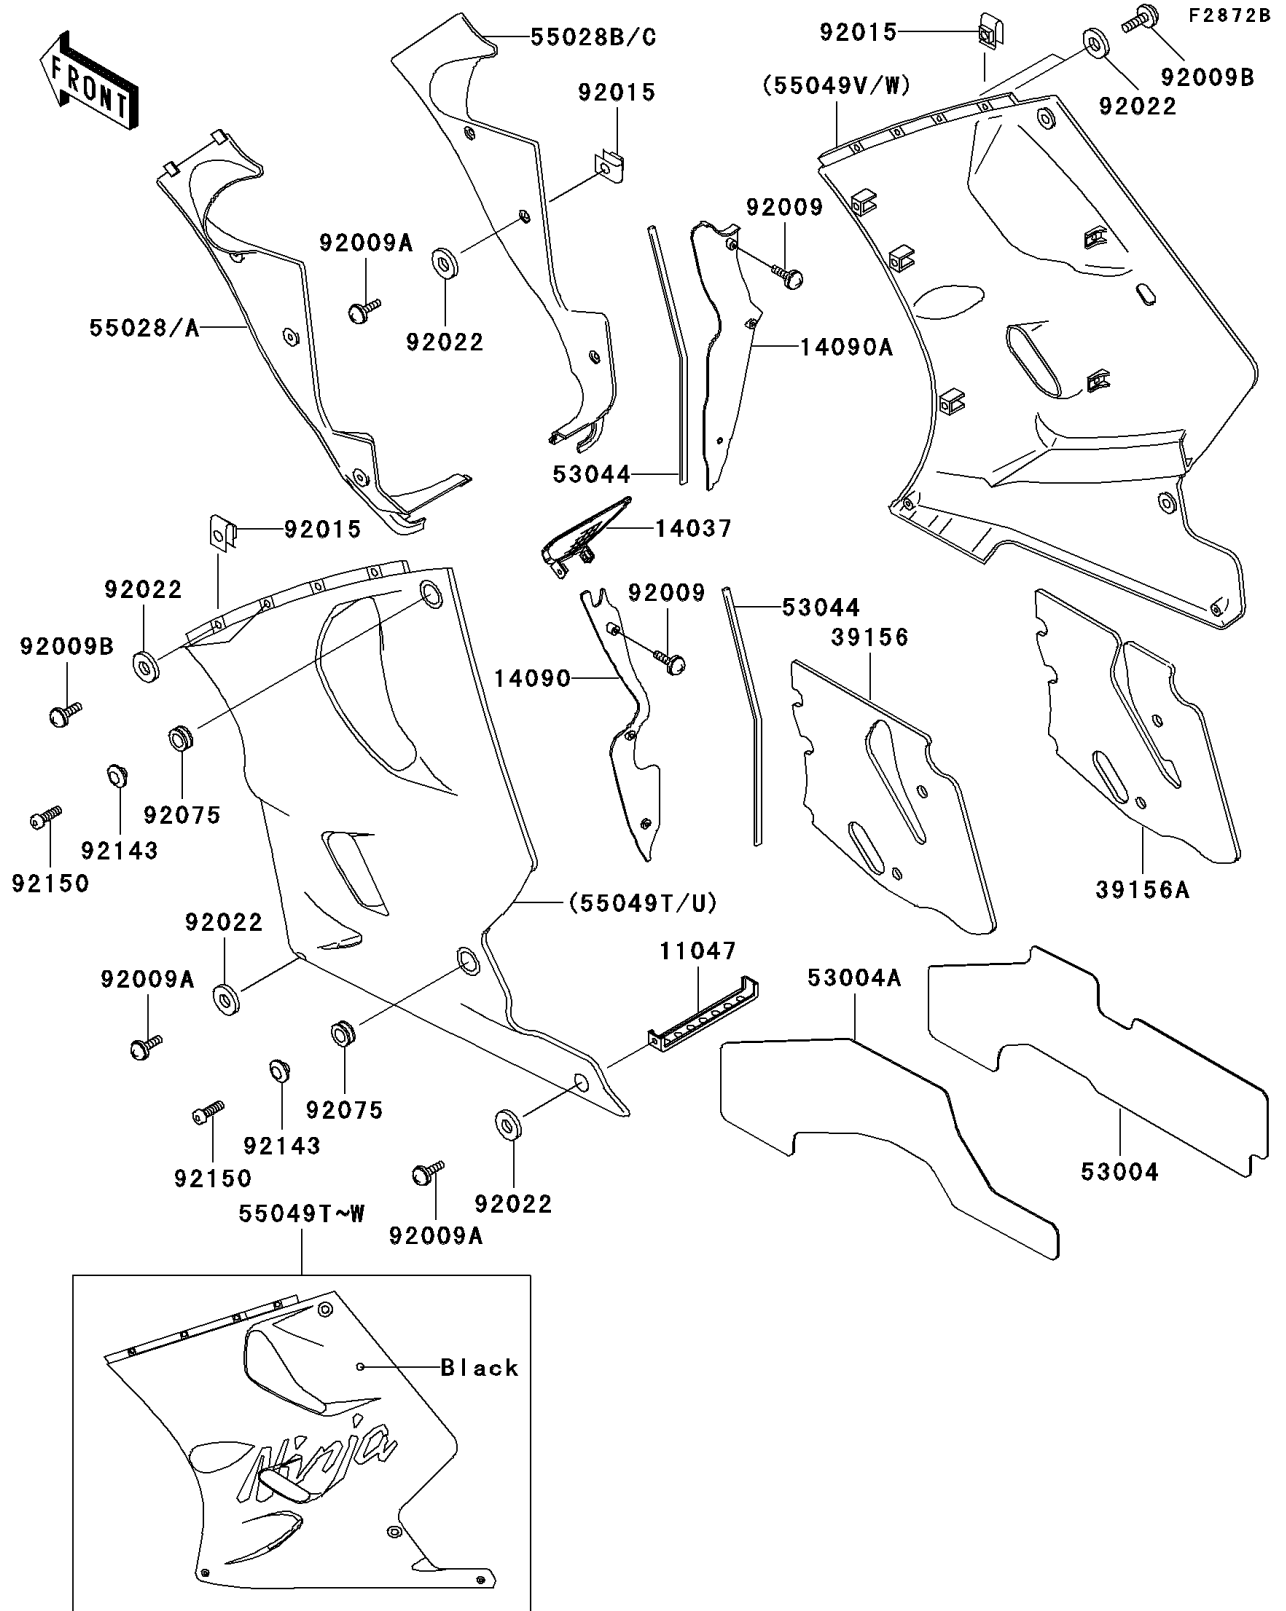

1995 Ninja® ZX™ -11 PARTS DIAGRAM

Cowling Lower(ZX1100-D3)

1995 Ninja® ZX™ -11 PARTS LIST

Cowling Lowers(ZX1100-D3)

ITEM NAME	PART NUMBER	QUANTITY
BRACKET,LWR COWLING (Ref # 11047)	11047-1080	1
SCREEN,FR COWLING (Ref # 14037)	14037-1176	1
COVER,HEAT GUARD,LH (Ref # 14090)	14090-1283	1
COVER,HEAT GUARD,RH (Ref # 14090A)	14090-1284	1
PAD,LWR COWLING,LH,UPP (Ref # 39156)	39156-1310	1
PAD,LWR COWLING,RH,UPP (Ref # 39156A)	39156-1311	1
MAT,LWR COWLING,RH,LWR (Ref # 53004)	53004-1075	1
MAT,LWR COWLING,LH,LWR (Ref # 53004A)	53004-1089	1
TRIM,L=300 (Ref # 53044)	53044-1213	2
SCREW,TAPPING,5X14 (Ref # 92009)	92009-1197	6
SCREW,5X16 (Ref # 92009A)	92009-1654	10
SCREW,5X20 (Ref # 92009B)	92009-1656	8
NUT,5MM (Ref # 92015)	92015-1798	14
WASHER,NYLON,5.3X11.5X1.5 (Ref # 92022)	92022-1521	14
DAMPER (Ref # 92075)	92075-1634	4
COLLAR,BLACK (Ref # 92143)	92143-1226	4
BOLT,SOCKET,6X18 (Ref # 92150)	92150-1553	4
COWLING,FR,LH,P.P.BLACK MICA (Ref # 55028)	55028-1298-20	1
COWLING,FR,LH,P.P.BLACK MICA (Ref # 55028A)	55028-1298-5M	1
COWLING,FR,RH,P.P.BLACK MICA (Ref # 55028B)	55028-1299-20	1
COWLING,FR,RH,P.P.BLACK MICA (Ref # 55028C)	55028-1299-5M	1
COWLING.,LWR,LH,BLACK MICA (Ref # 55049T)	55049-5323-20	1
COWLING.,LWR,LH,BLACK MICA (Ref # 55049U)	55049-5323-5M	1
COWLING.,LWR,RH,BLACK MICA (Ref # 55049V)	55049-5324-20	1
COWLING.,LWR,RH,BLACK MICA (Ref # 55049W)	55049-5324-5M	1