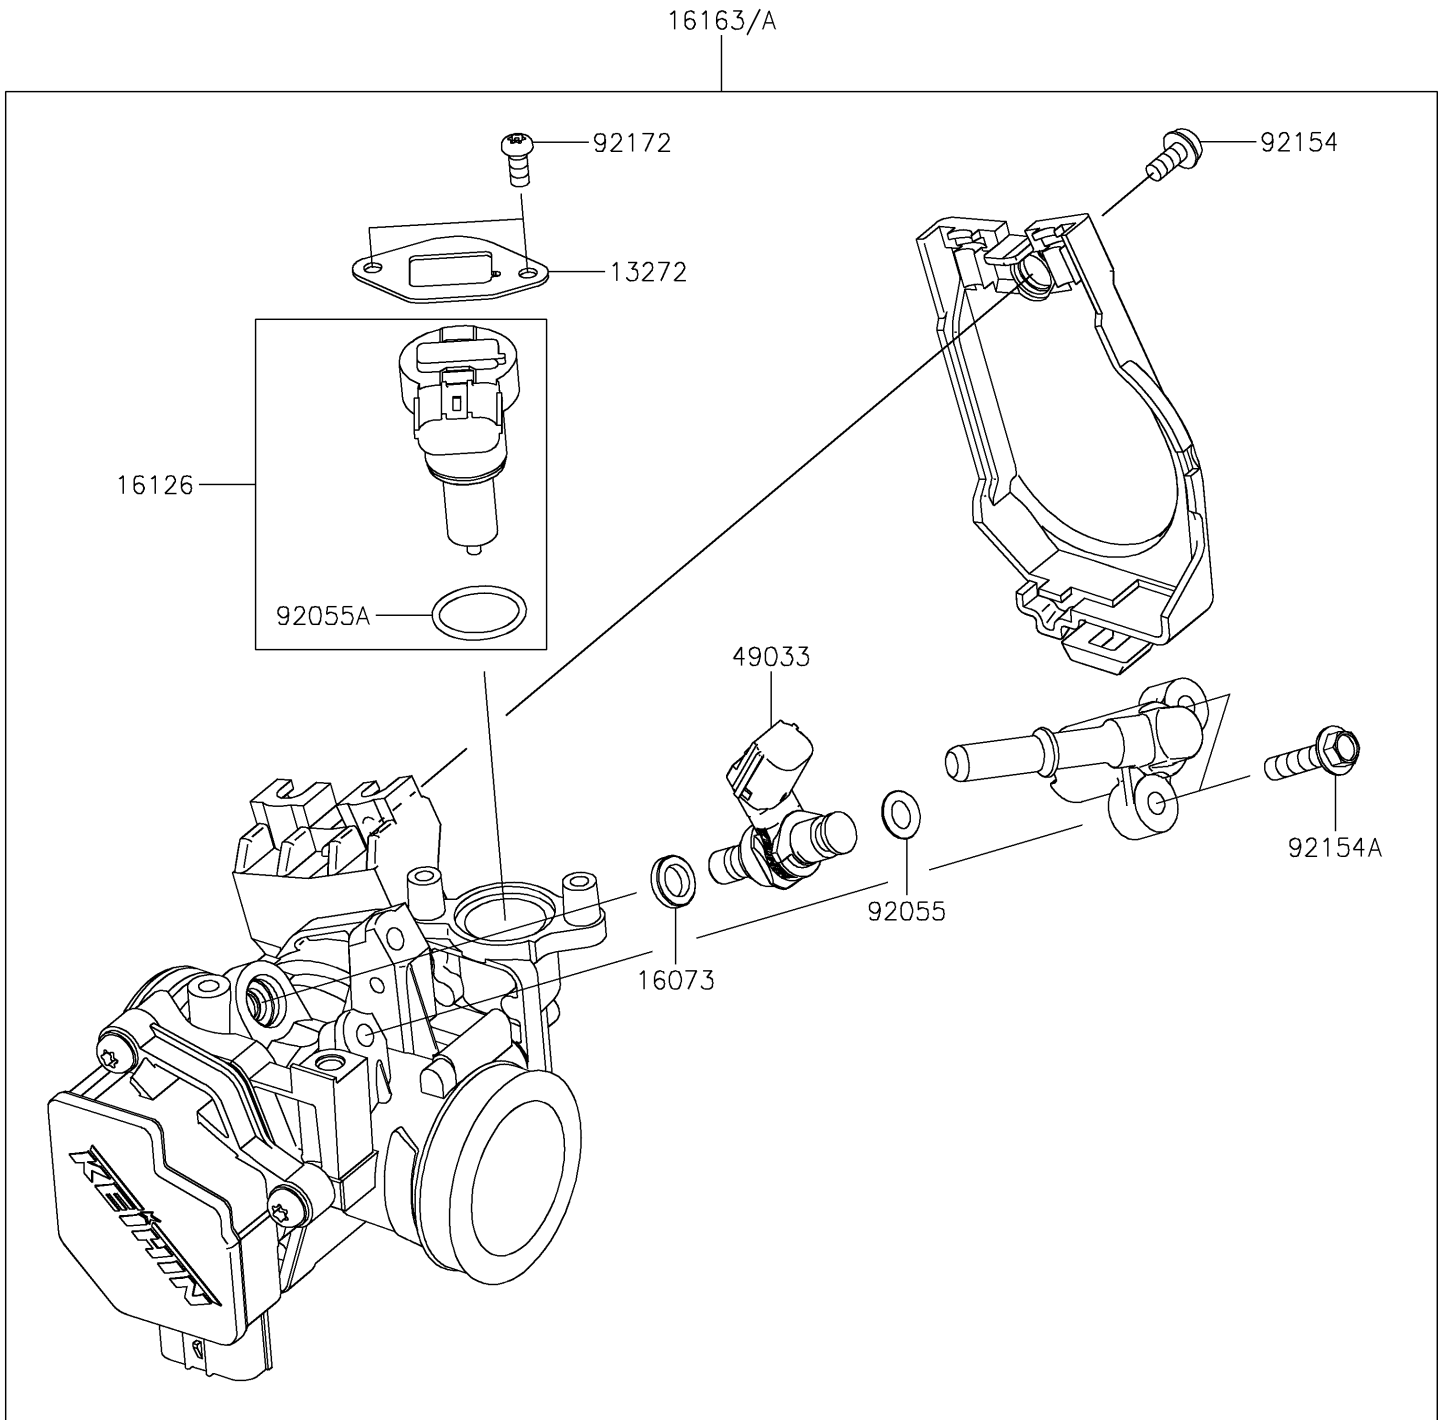

2023 KLX® 300R PARTS DIAGRAM

Throttle

E1510

2023 KLX®300R PARTS LIST

Throttle

ITEM NAME	PART NUMBER	QUANTITY
PLATE (Ref # 13272)	13272-1862	1
INSULATOR (Ref # 16073)	16073-0821	1
VALVE,ISC (Ref # 16126)	16126-0729	1
THROTTLE-ASSY (Ref # 16163)	16163-0985	1
THROTTLE-ASSY (Ref # 16163A)	16163-1143	1
NOZZLE-INJECTION (Ref # 49033)	49033-0566	1
RING-O,6.3X2.2 (Ref # 92055)	92055-0821	1
RING-O (Ref # 92055A)	92055-0826	1
BOLT (Ref # 92154)	92154-0133	1
BOLT,FLANGED,5X20 (Ref # 92154A)	92154-1559	2
SCREW,TORX (Ref # 92172)	92172-0903	2