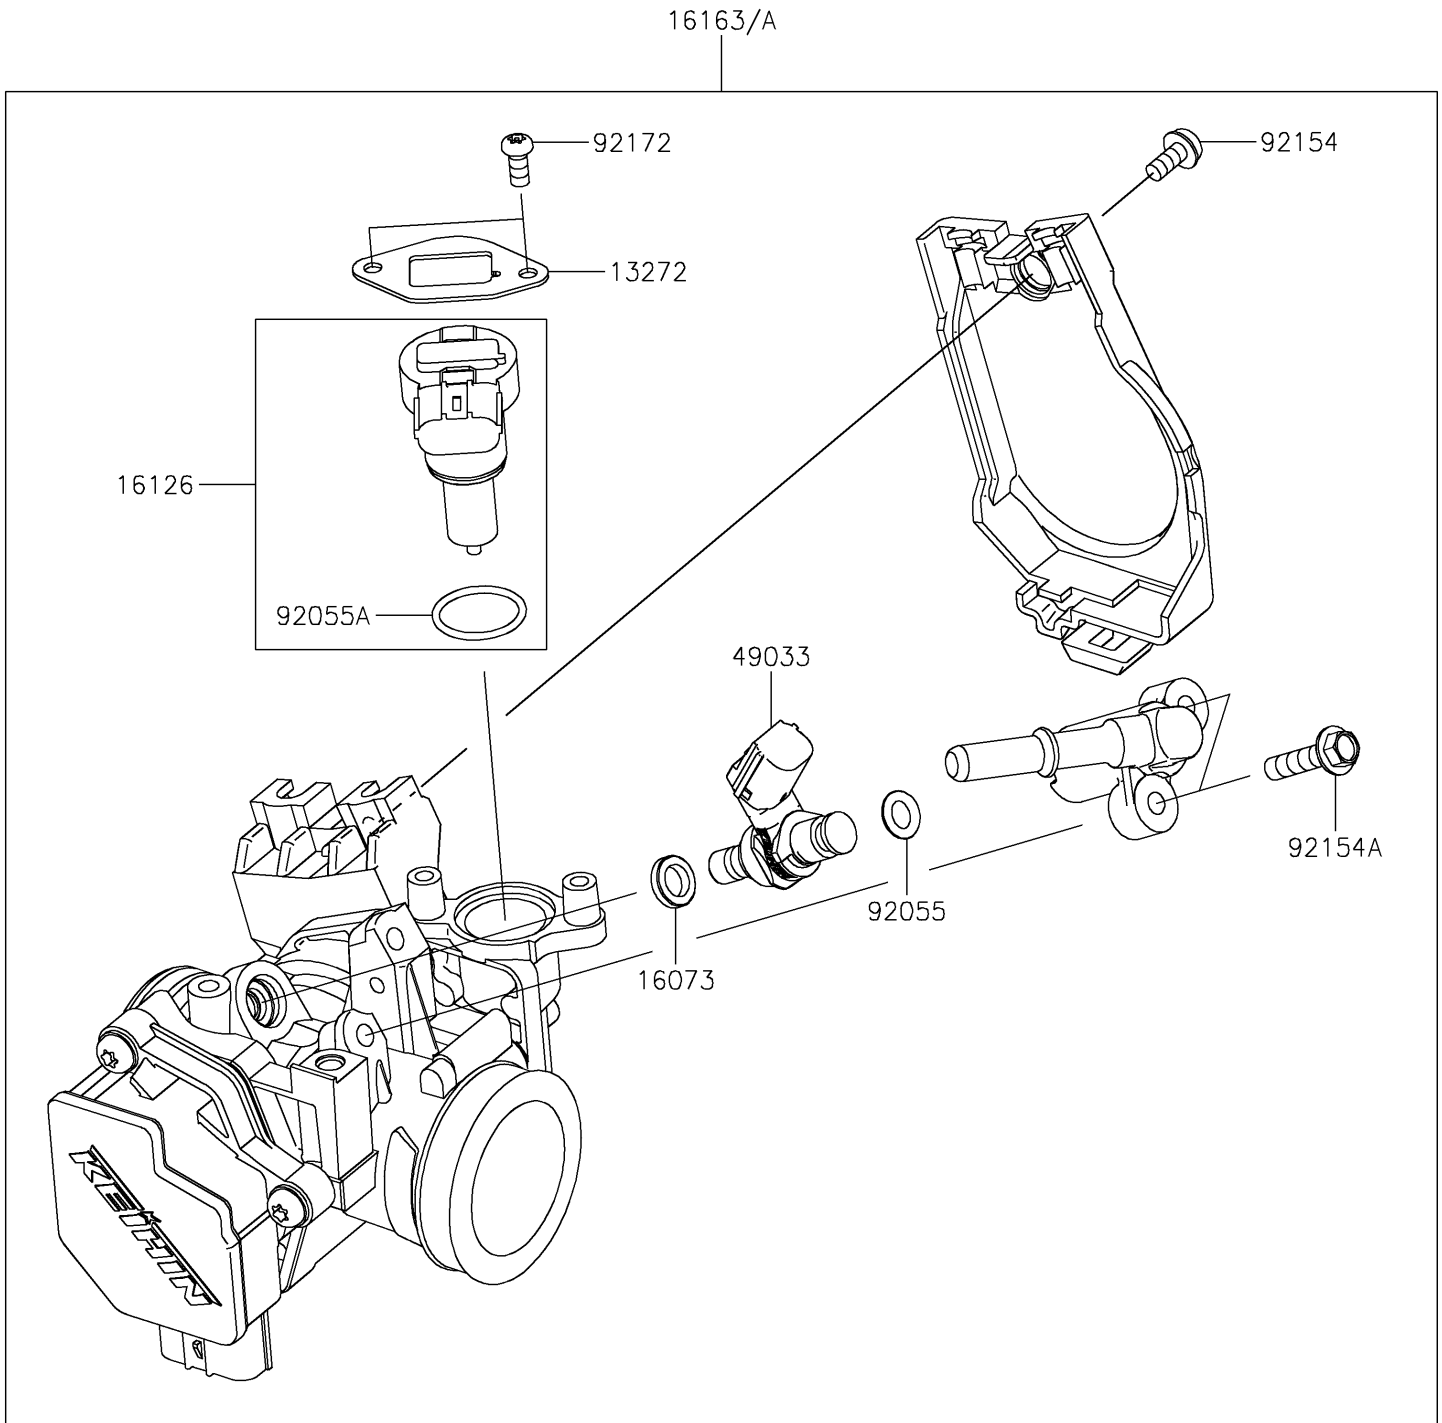

2024 KLX® 300R PARTS DIAGRAM

Throttle

E1510

2024 KLX®300R PARTS LIST

Throttle

ITEM NAME	PART NUMBER	QUANTITY
PLATE (Ref # 13272)	13272-1862	1
INSULATOR (Ref # 16073)	16073-0821	1
VALVE,ISC (Ref # 16126)	16126-0729	1
THROTTLE-ASSY (Ref # 16163)	16163-0985	1
THROTTLE-ASSY (Ref # 16163A)	16163-1143	1
NOZZLE-INJECTION (Ref # 49033)	49033-0566	1
RING-O,6.3X2.2 (Ref # 92055)	92055-0821	1
RING-O (Ref # 92055A)	92055-0826	1
BOLT (Ref # 92154)	92154-0133	1
BOLT,FLANGED,5X20 (Ref # 92154A)	92154-1559	2
SCREW,TORX (Ref # 92172)	92172-0903	2