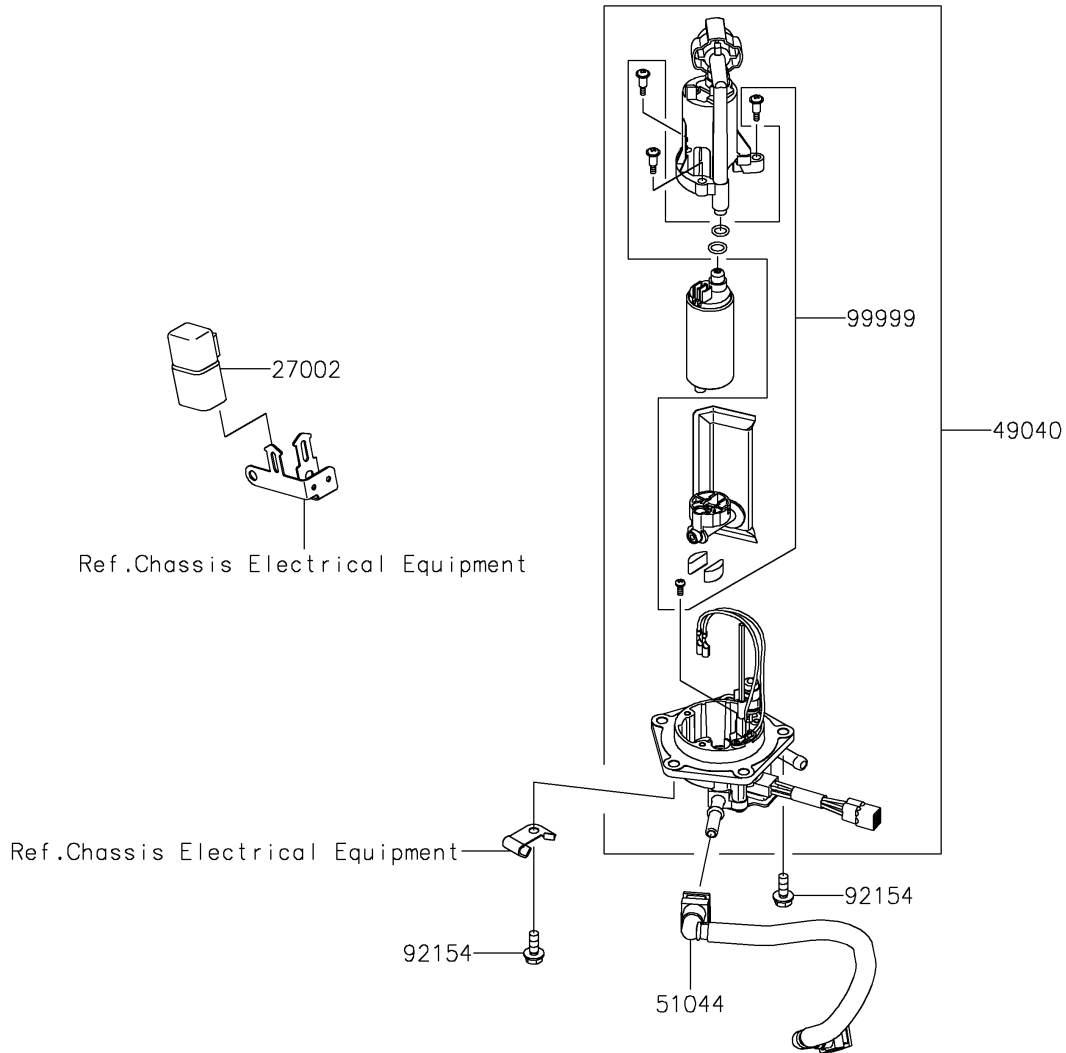

# 2023 KLX®300R PARTS DIAGRAM

## Fuel Pump

E1520

## 2023 KLX®300R PARTS LIST

### Fuel Pump

ITEM NAME	PART NUMBER	QUANTITY
RELAY-ASSY (Ref # 27002)	27002-1086	1
PUMP-FUEL (Ref # 49040)	49040-0767	1
TUBE-ASSY,FUEL (Ref # 51044)	51044-0912	1
RING-O,64.6X5.7 (Ref # 92055)	92055-0185	1
BOLT,FLANGED,6X16 (Ref # 92154)	92154-0899	5
KIT.,FUEL FILTER (Ref # 99999)	99999-0535	1