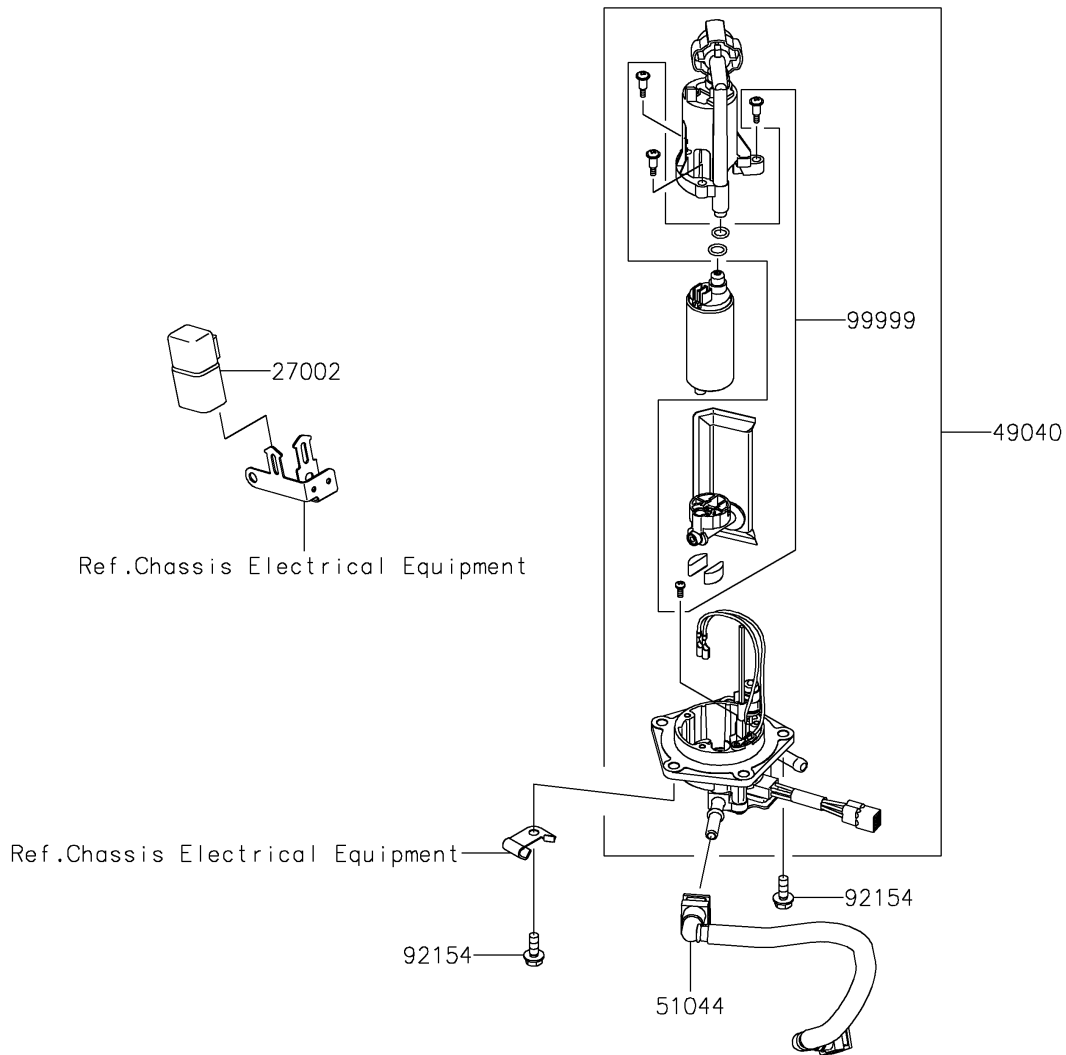

# 2023 KLX®300R PARTS DIAGRAM

## Fuel Pump

E1520

## 2023 KLX®300R PARTS LIST

### Fuel Pump

ITEM NAME	PART NUMBER	QUANTITY
RELAY-ASSY (Ref # 27002)	27002-1086	1
PUMP-FUEL (Ref # 49040)	49040-0767	1
TUBE-ASSY,FUEL (Ref # 51044)	51044-0912	1
RING-O,64.6X5.7 (Ref # 92055)	92055-0185	1
BOLT,FLANGED,6X16 (Ref # 92154)	92154-0899	5
KIT.,FUEL FILTER (Ref # 99999)	99999-0535	1