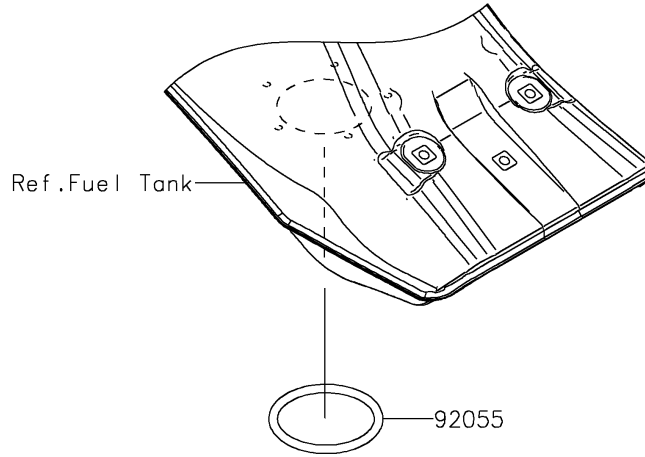

2023 KLX®300R PARTS DIAGRAM

Fuel Pump

E1520