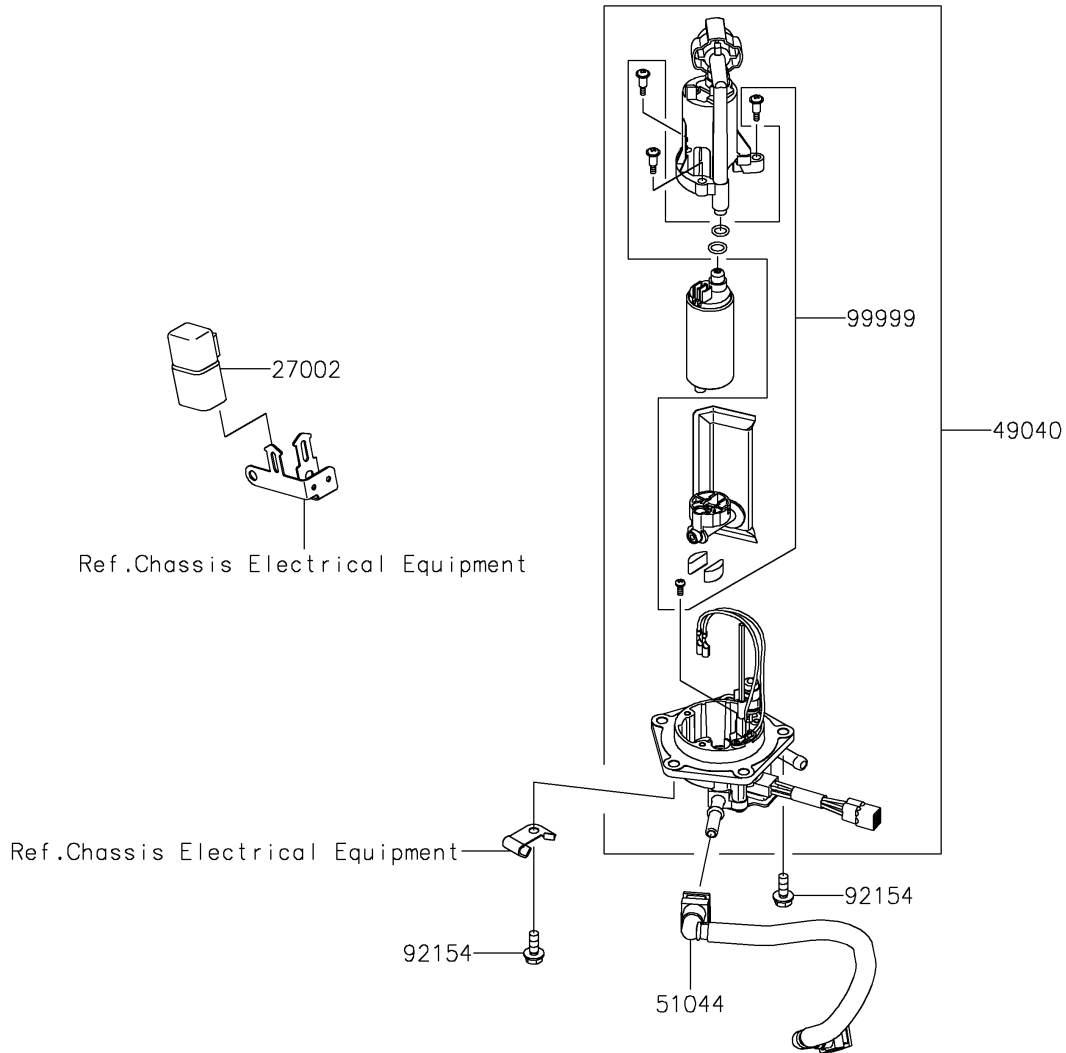

2024 KLX® 300R PARTS DIAGRAM

Fuel Pump

E1520

2024 KLX®300R PARTS LIST

Fuel Pump

ITEM NAME	PART NUMBER	QUANTITY
RELAY-ASSY (Ref # 27002)	27002-1086	1
PUMP-FUEL (Ref # 49040)	49040-0767	1
TUBE-ASSY,FUEL (Ref # 51044)	51044-0912	1
RING-O,64.6X5.7 (Ref # 92055)	92055-0185	1
BOLT,FLANGED,6X16 (Ref # 92154)	92154-0899	5
KIT.,FUEL FILTER (Ref # 99999)	99999-0535	1