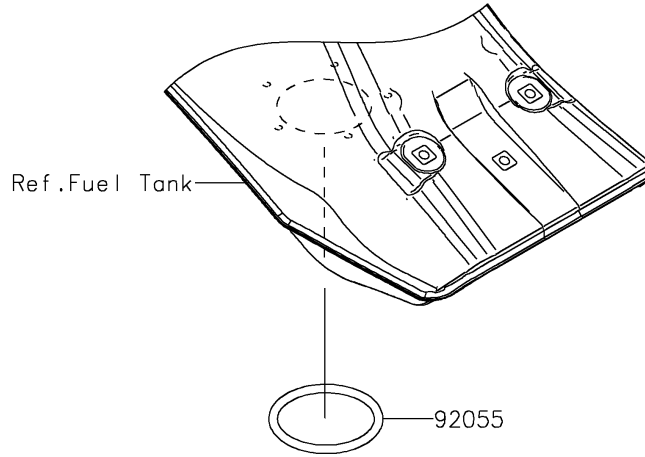

2024 KLX® 300R PARTS DIAGRAM

Fuel Pump

E1520

2024 KLX®300R PARTS LIST

Fuel Pump

ITEM NAME	PART NUMBER	QUANTITY
RELAY-ASSY (Ref # 27002)	27002-1086	1
PUMP-FUEL (Ref # 49040)	49040-0767	1
TUBE-ASSY,FUEL (Ref # 51044)	51044-0912	1
RING-O,64.6X5.7 (Ref # 92055)	92055-0185	1
BOLT,FLANGED,6X16 (Ref # 92154)	92154-0899	5
KIT.,FUEL FILTER (Ref # 99999)	99999-0535	1