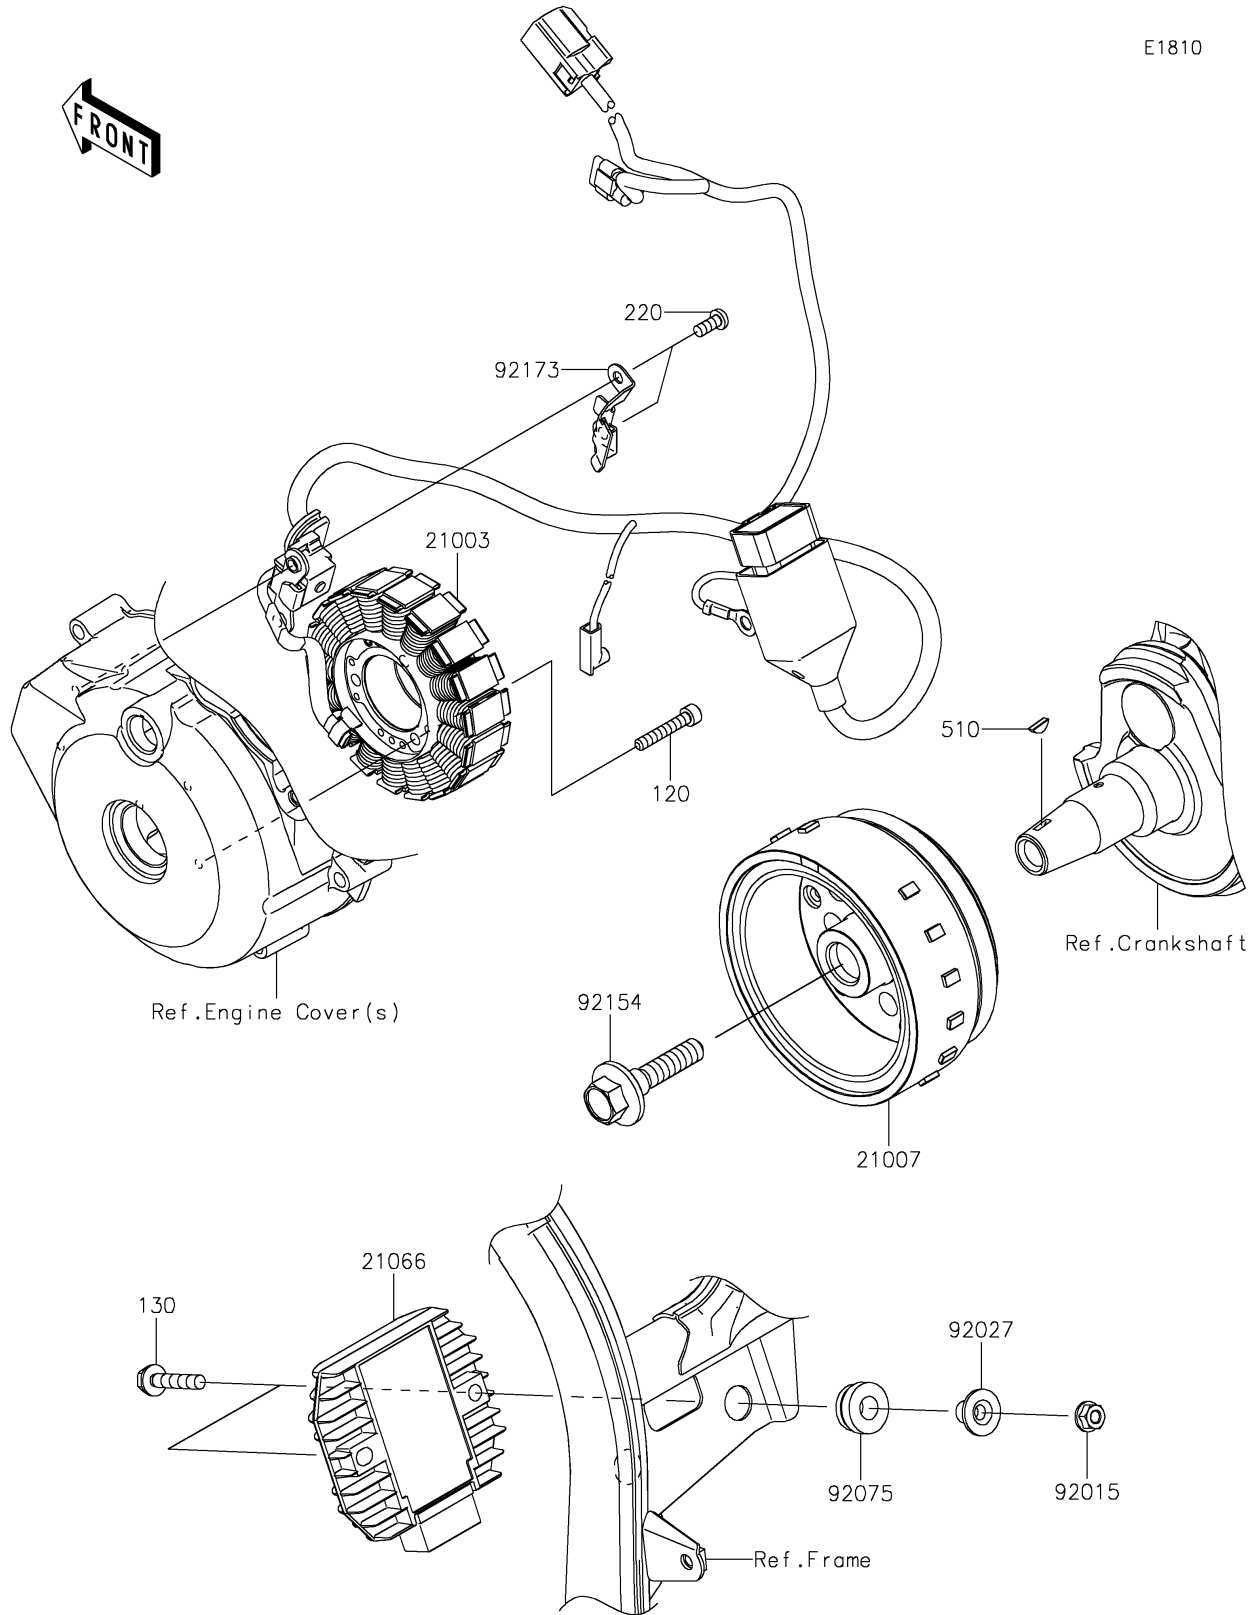

2023 KLX® 300R PARTS DIAGRAM

Generator

E1810

2023 KLX®300R PARTS LIST

Generator

ITEM NAME	PART NUMBER	QUANTITY
STATOR (Ref # 21003)	21003-0187	1
ROTOR (Ref # 21007)	21007-0678	1
REGULATOR-VOLTAGE (Ref # 21066)	21066-0724	1
NUT,FLANGED,6MM,BLACK (Ref # 92015)	92015-1233	2
COLLAR,FLANGED,L=12.1,BLACK (Ref # 92027)	92027-1651	2
DAMPER (Ref # 92075)	92075-277	2
BOLT (Ref # 92154)	92154-1309	1
CLAMP (Ref # 92173)	92173-1150	1
BOLT-SOCKET,5X30 (Ref # 120)	120CA0530	3
BOLT-FLANGED,6X30 (Ref # 130)	130BA0630	2
SCREW-PAN-CROS,5X12 (Ref # 220)	220AA0512	2
KEY-WOODRUFF (Ref # 510)	510A3100	1