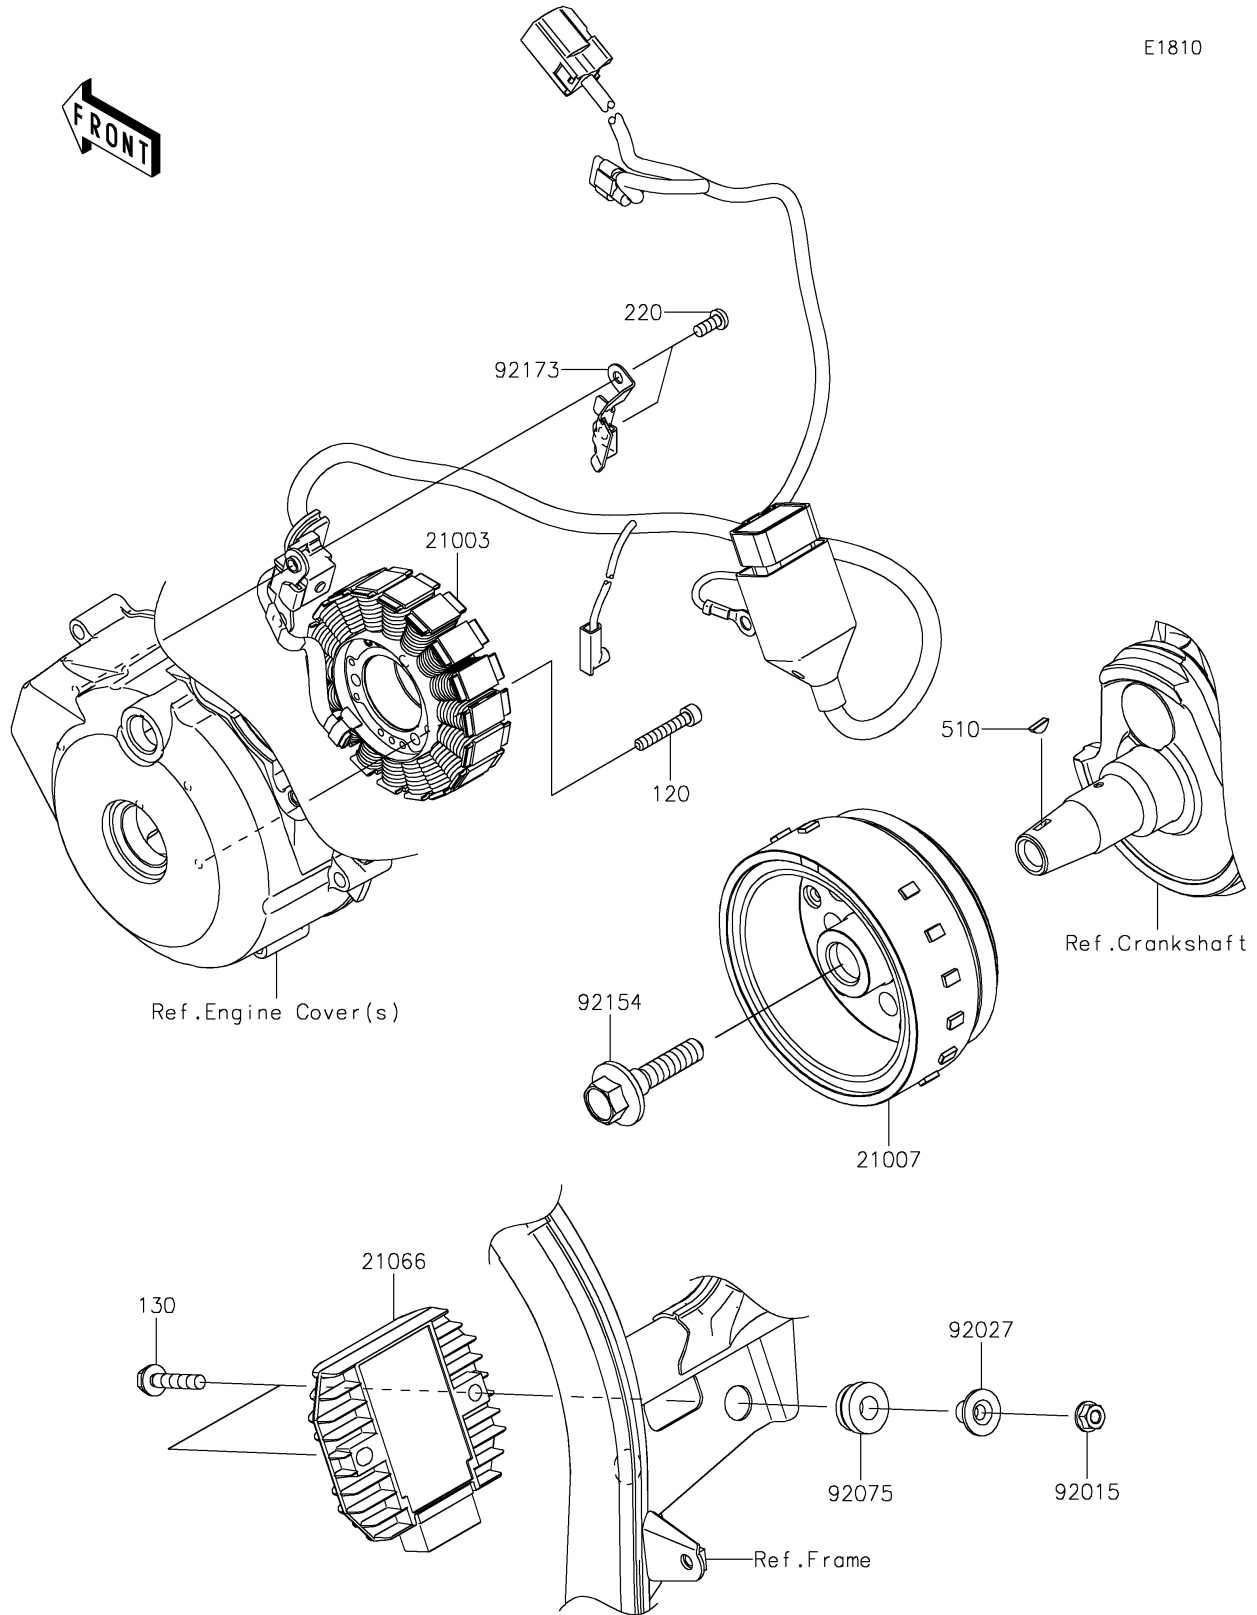

# 2024 KLX® 300R PARTS DIAGRAM

Generator

## 2024 KLX®300R PARTS LIST

### Generator

ITEM NAME	PART NUMBER	QUANTITY
STATOR (Ref # 21003)	21003-0187	1
ROTOR (Ref # 21007)	21007-0678	1
REGULATOR-VOLTAGE (Ref # 21066)	21066-0724	1
NUT,FLANGED,6MM,BLACK (Ref # 92015)	92015-1233	2
COLLAR,FLANGED,L=12.1,BLACK (Ref # 92027)	92027-1651	2
DAMPER (Ref # 92075)	92075-277	2
BOLT (Ref # 92154)	92154-1309	1
CLAMP (Ref # 92173)	92173-1150	1
BOLT-SOCKET,5X30 (Ref # 120)	120CA0530	3
BOLT-FLANGED,6X30 (Ref # 130)	130BA0630	2
SCREW-PAN-CROS,5X12 (Ref # 220)	220AA0512	2
KEY-WOODRUFF (Ref # 510)	510A3100	1