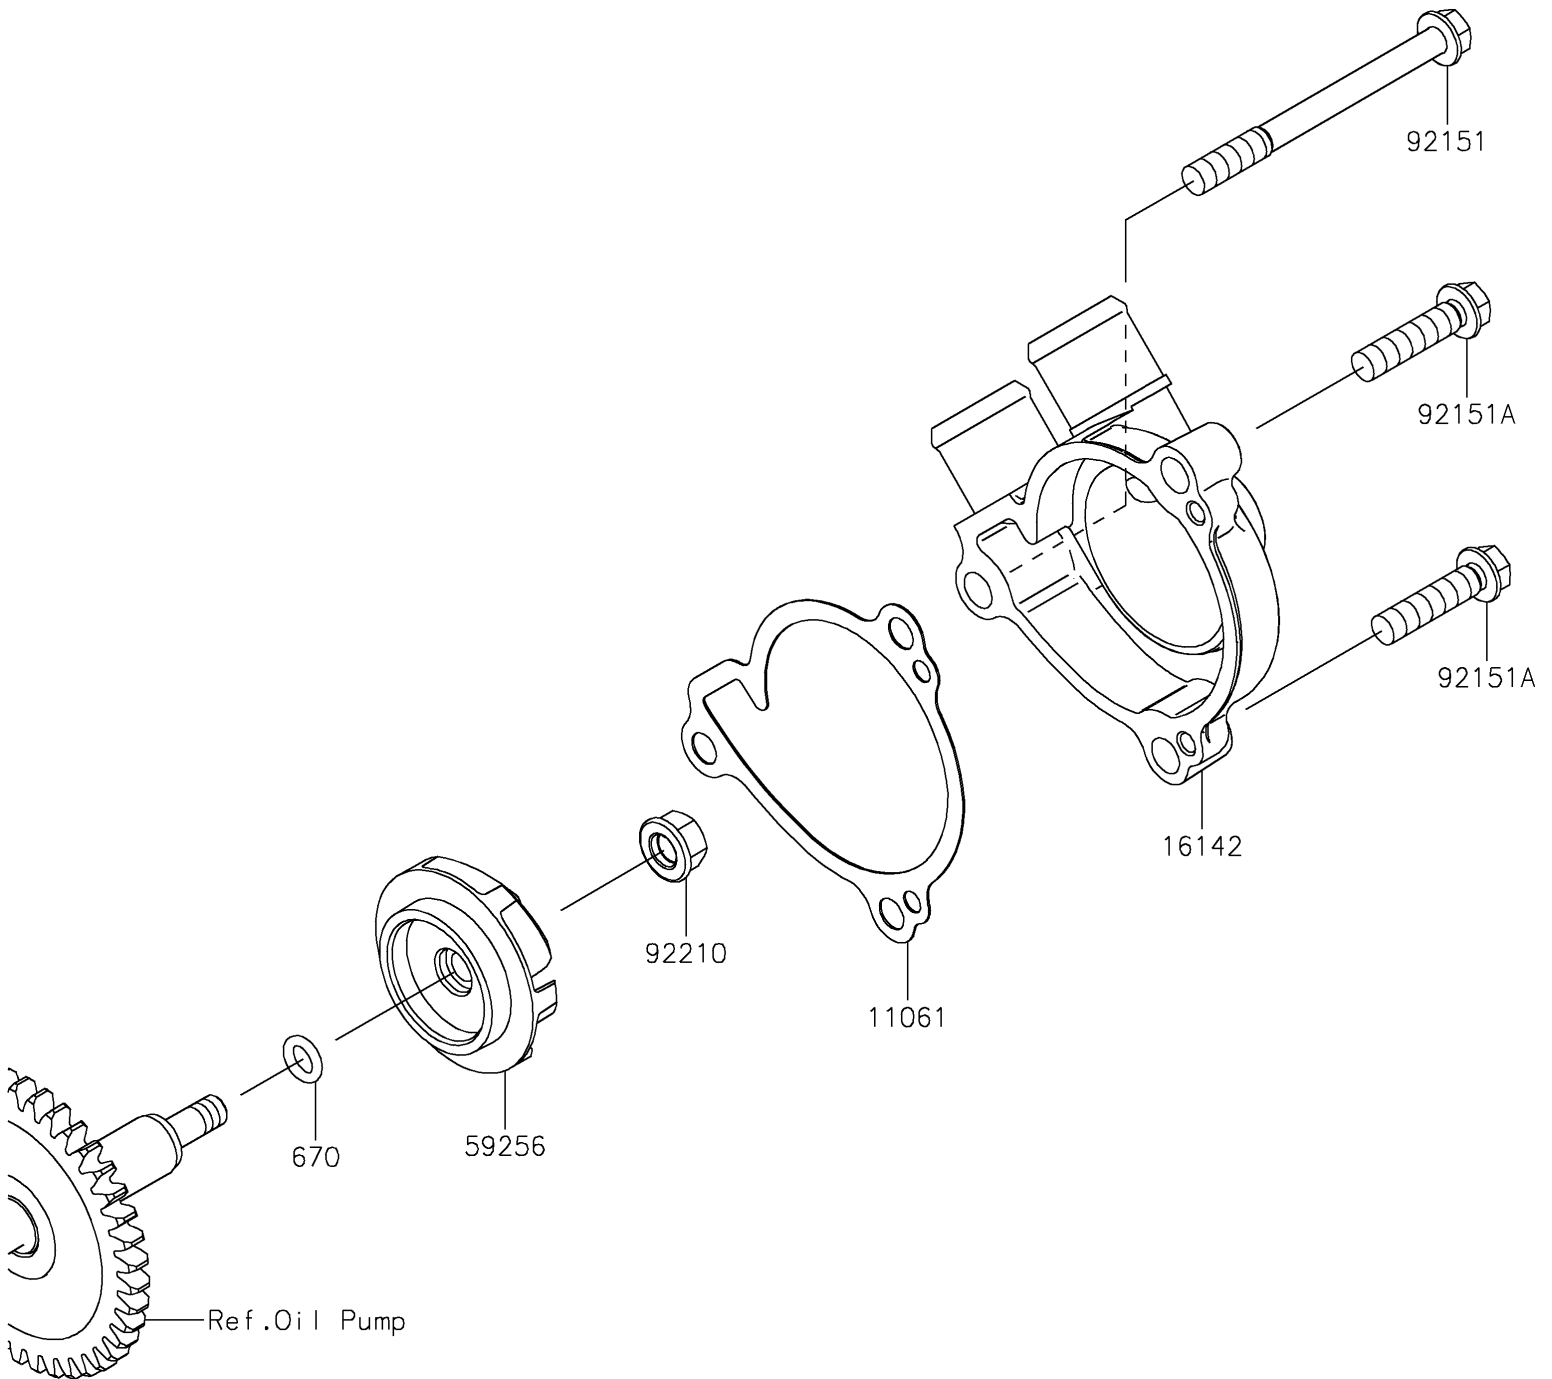

2023 KLX®300R PARTS DIAGRAM

Water Pump

E3031

2023 KLX®300R PARTS LIST

Water Pump

| ITEM NAME | PART NUMBER | QUANTITY |
|--|-------------|----------|
| GASKET,PUMP COVER (Ref # 11061) | 11061-1478 | 1 |
| COVER-PUMP (Ref # 16142) | 16142-0758 | 1 |
| IMPELLER (Ref # 59256) | 59256-1063 | 1 |
| BOLT,6X65 (Ref # 92151) | 92151-1199 | 1 |
| BOLT,FLANGED-SMALL,6X25 (Ref # 92151A) | 92151-1930 | 2 |
| NUT,FLANGED,6MM (Ref # 92210) | 92210-0630 | 1 |
| O RING,6MM (Ref # 670) | 670B1506 | 1 |