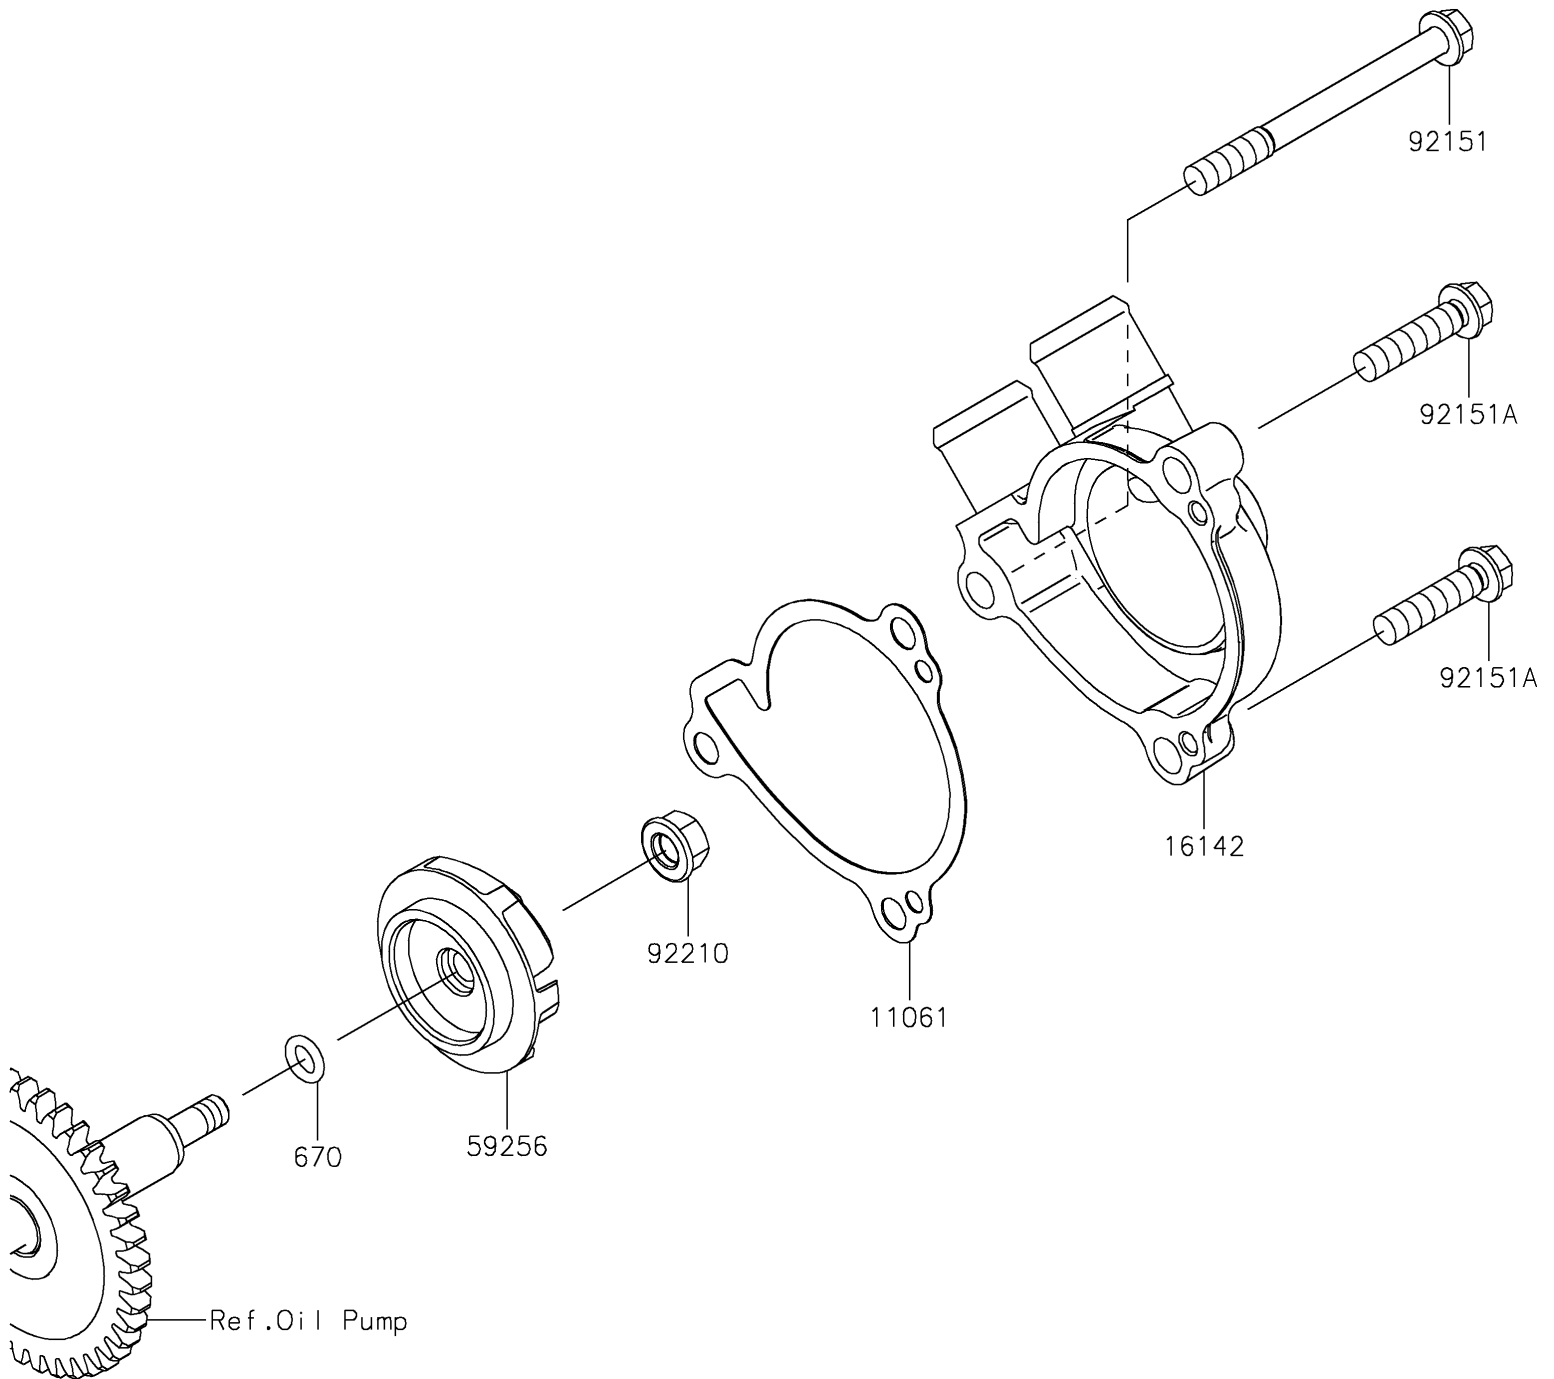

2024 KLX®300R PARTS DIAGRAM

Water Pump

E3031

2024 KLX®300R PARTS LIST

Water Pump

| ITEM NAME | PART NUMBER | QUANTITY |
|--|-------------|----------|
| GASKET,PUMP COVER (Ref # 11061) | 11061-1478 | 1 |
| COVER-PUMP (Ref # 16142) | 16142-0758 | 1 |
| IMPELLER (Ref # 59256) | 59256-1063 | 1 |
| BOLT,6X65 (Ref # 92151) | 92151-1199 | 1 |
| BOLT,FLANGED-SMALL,6X25 (Ref # 92151A) | 92151-1930 | 2 |
| NUT,FLANGED,6MM (Ref # 92210) | 92210-0630 | 1 |
| O RING,6MM (Ref # 670) | 670B1506 | 1 |