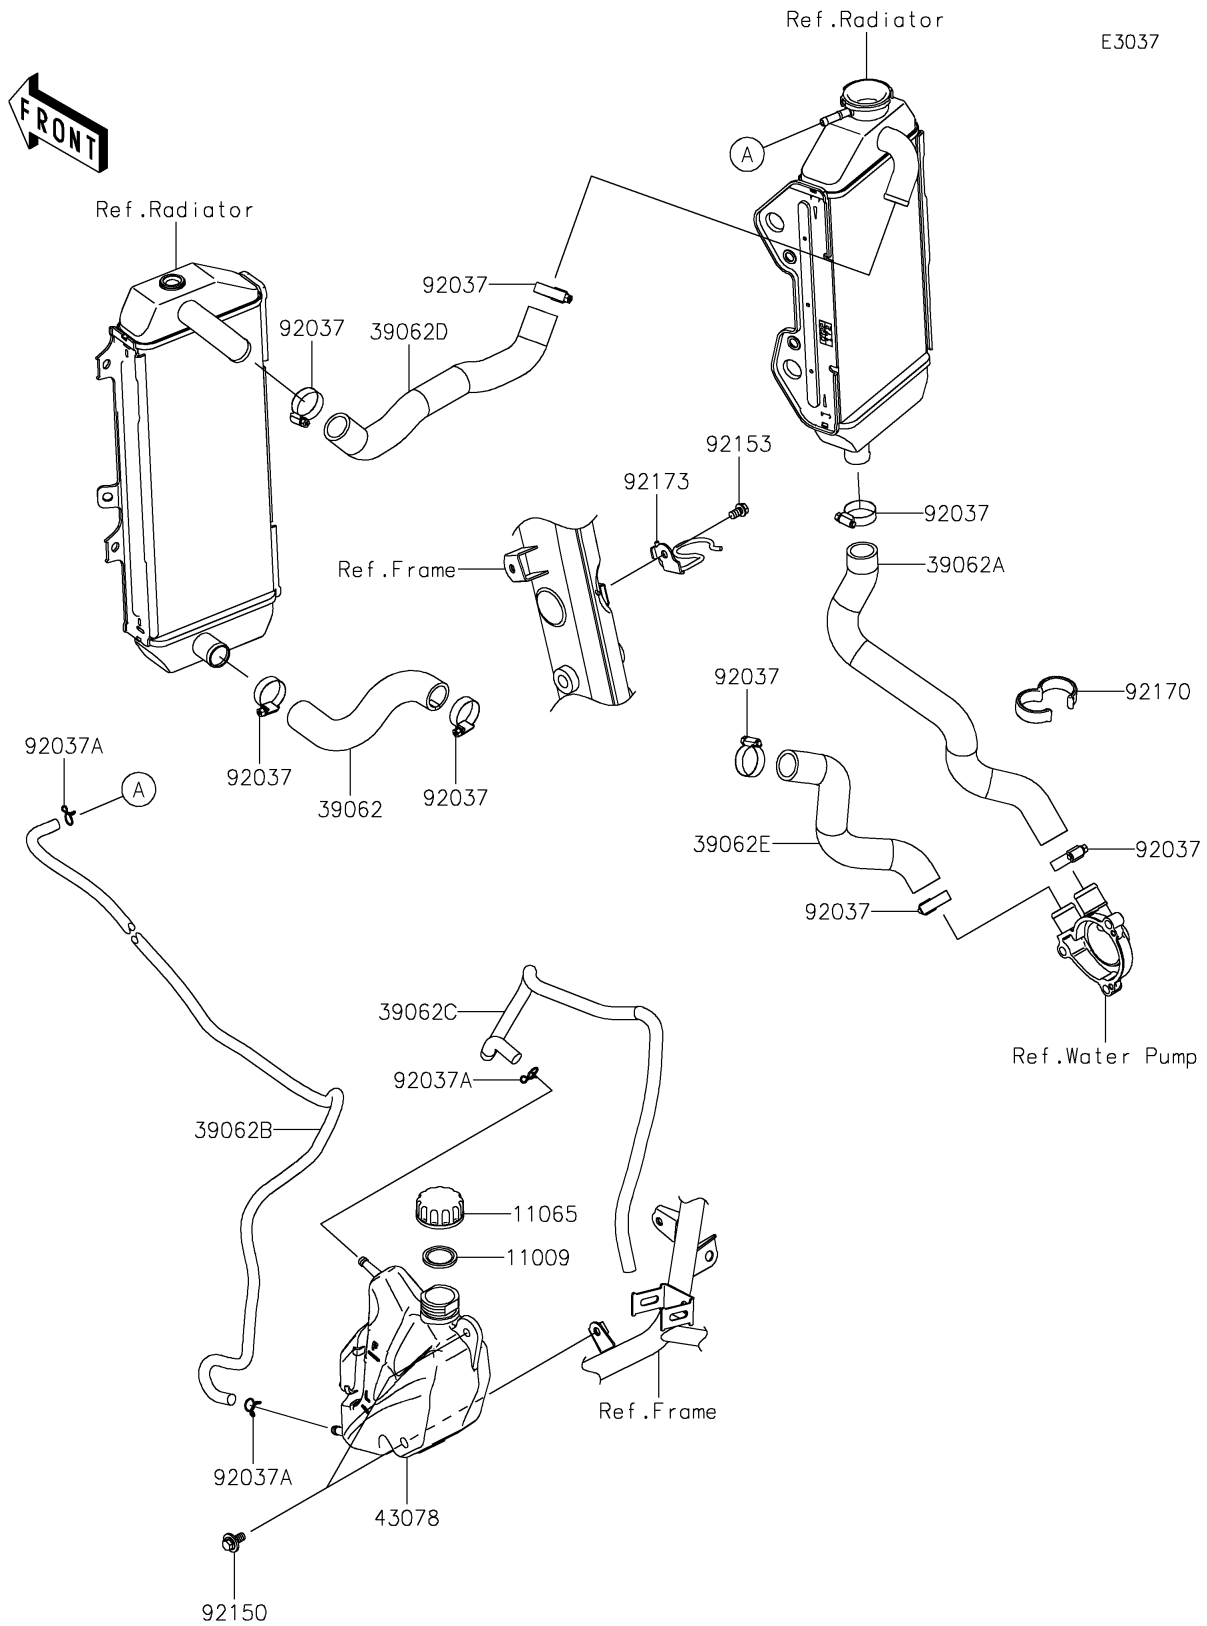

# 2023 KLX®300R PARTS DIAGRAM

## Water Pipe

## 2023 KLX®300R PARTS LIST

### Water Pipe

ITEM NAME	PART NUMBER	QUANTITY
GASKET,RESERVOIR TANK CAP (Ref # 11009)	11009-1145	1
CAP (Ref # 11065)	11065-0969	1
HOSE-COOLING,HEAD-RAD.LH (Ref # 39062)	39062-0843	1
HOSE-COOLING,RAD.RH-PUMP (Ref # 39062A)	39062-0845	1
HOSE-COOLING,RESERVOIR (Ref # 39062B)	39062-0846	1
HOSE-COOLING,RESERVOIR (Ref # 39062C)	39062-0858	1
HOSE-COOLING,RAD.LH-RAD.RH (Ref # 39062D)	39062-0910	1
HOSE-COOLING,PUMP-CYLINDER (Ref # 39062E)	39062-1563	1
RESERVOIR (Ref # 43078)	43078-0603	1
CLAMP,COOLING HOSE (Ref # 92037)	92037-1589	8
CLAMP (Ref # 92037A)	92037-1712	3
BOLT,6X14 (Ref # 92150)	92150-1340	2
BOLT,FLANGED,6X10 (Ref # 92153)	92153-1354	1
CLAMP (Ref # 92170)	92170-1419	1
CLAMP (Ref # 92173)	92173-2250	1