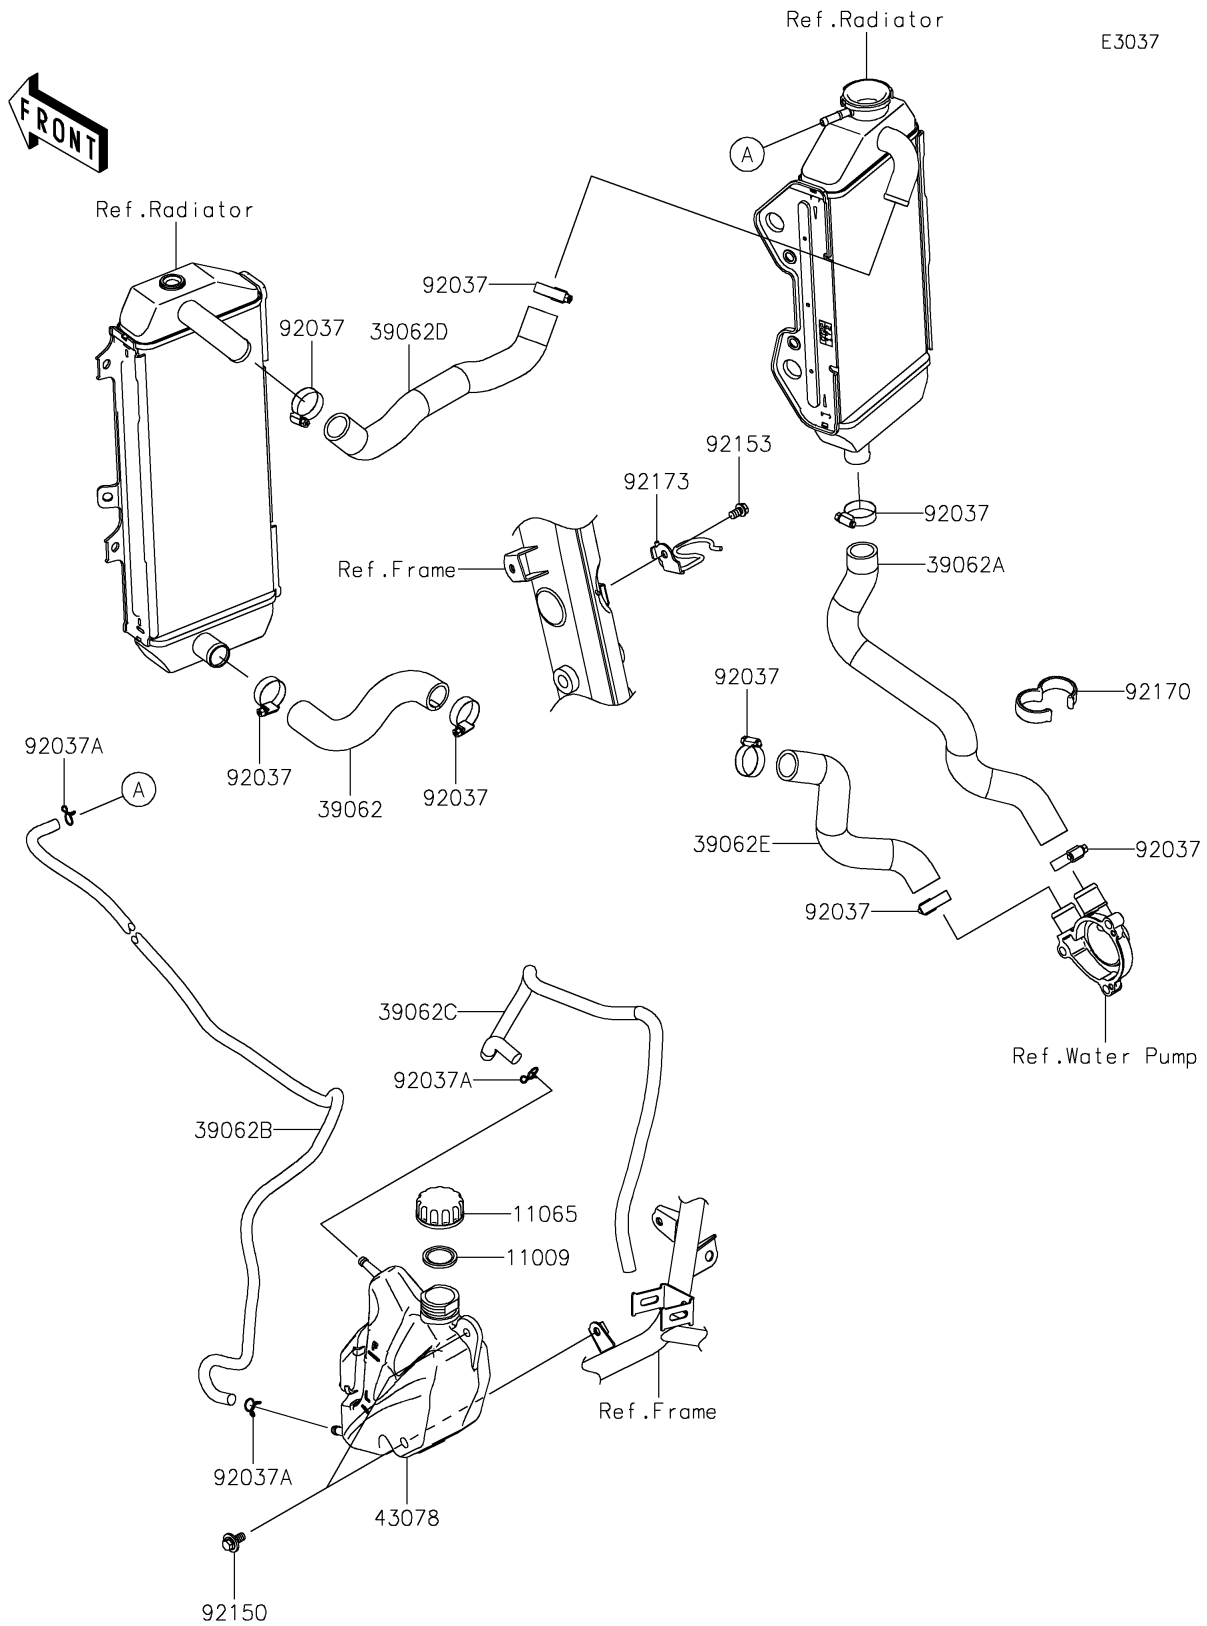

2024 KLX®300R PARTS DIAGRAM

Water Pipe

2024 KLX®300R PARTS LIST

Water Pipe

ITEM NAME	PART NUMBER	QUANTITY
GASKET,RESERVOIR TANK CAP (Ref # 11009)	11009-1145	1
CAP (Ref # 11065)	11065-0969	1
HOSE-COOLING,HEAD-RAD.LH (Ref # 39062)	39062-0843	1
HOSE-COOLING,RAD.RH-PUMP (Ref # 39062A)	39062-0845	1
HOSE-COOLING,RESERVOIR (Ref # 39062B)	39062-0846	1
HOSE-COOLING,RESERVOIR (Ref # 39062C)	39062-0858	1
HOSE-COOLING,RAD.LH-RAD.RH (Ref # 39062D)	39062-0910	1
HOSE-COOLING,PUMP-CYLINDER (Ref # 39062E)	39062-1563	1
RESERVOIR (Ref # 43078)	43078-0603	1
CLAMP,COOLING HOSE (Ref # 92037)	92037-1589	8
CLAMP (Ref # 92037A)	92037-1712	3
BOLT,6X14 (Ref # 92150)	92150-1340	2
BOLT,FLANGED,6X10 (Ref # 92153)	92153-1354	1
CLAMP (Ref # 92170)	92170-1419	1
CLAMP (Ref # 92173)	92173-2250	1