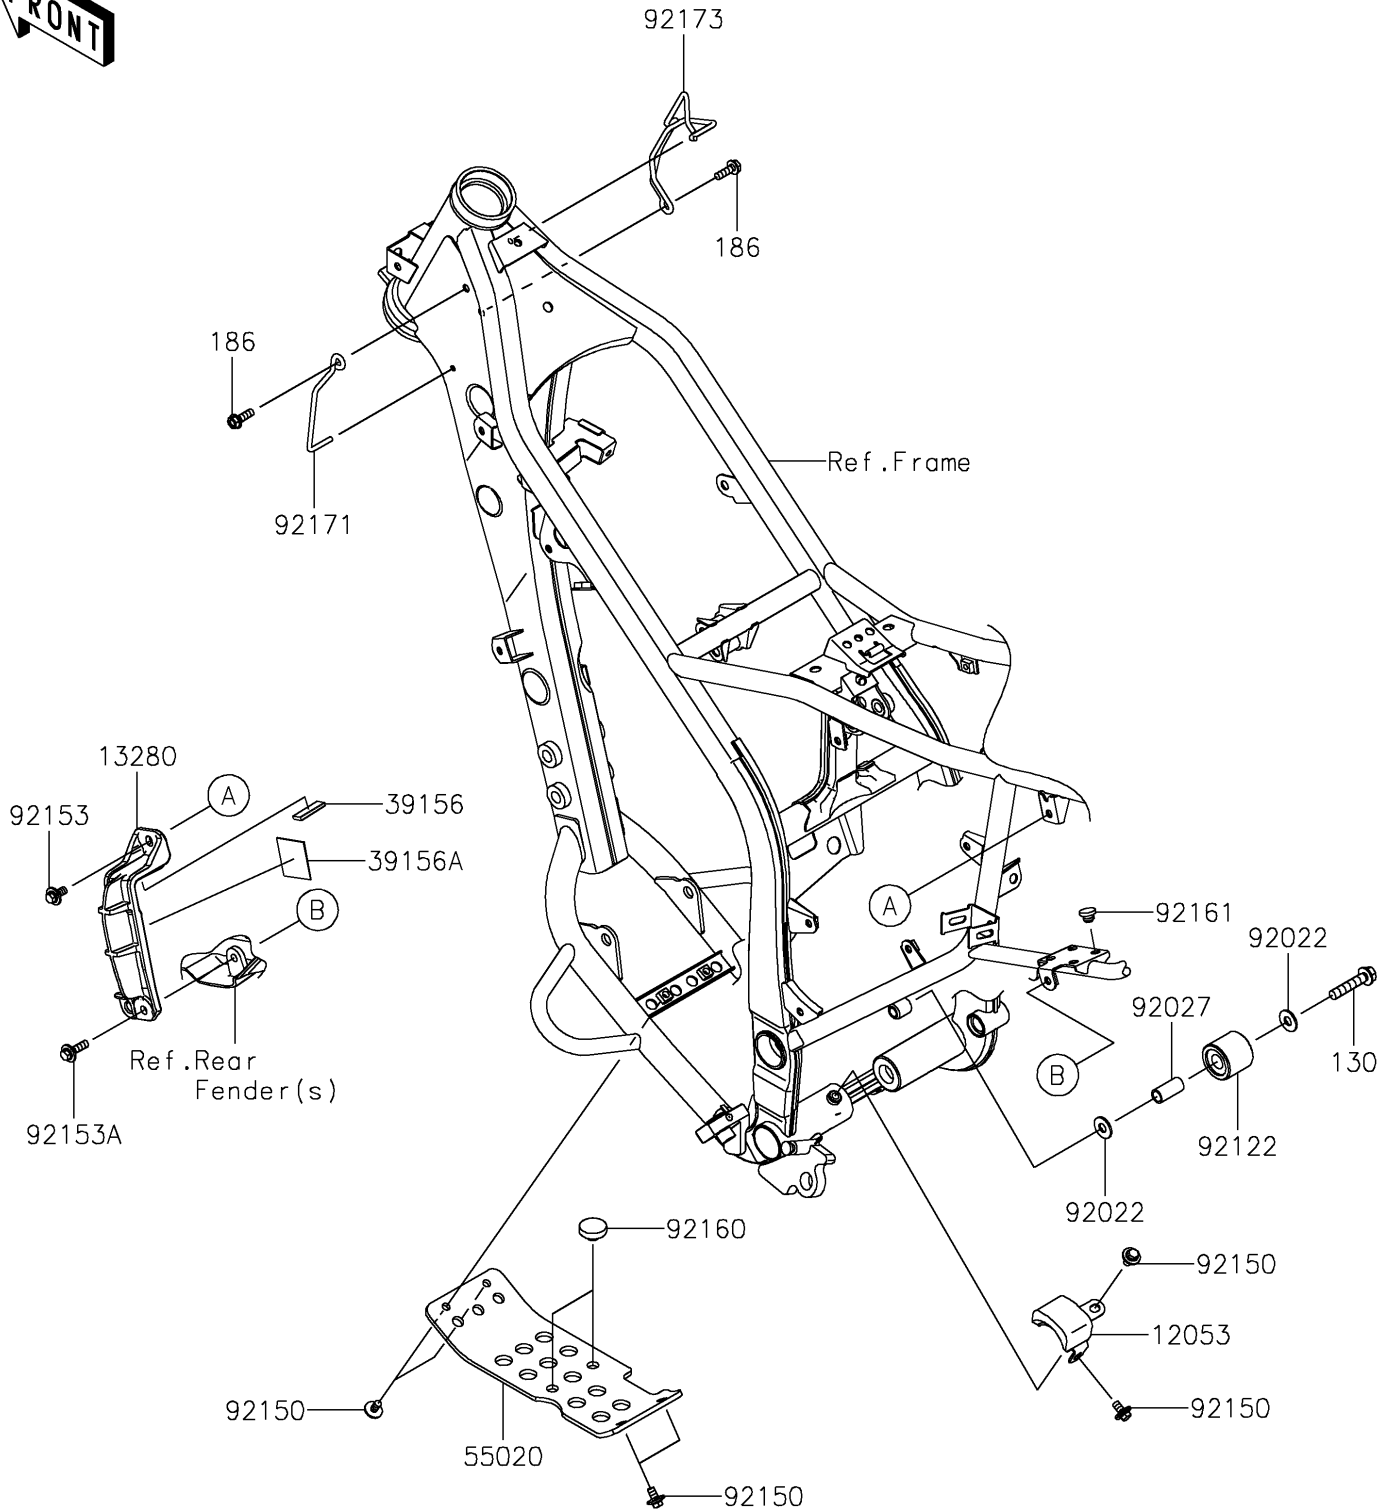

2023 KLX®300R PARTS DIAGRAM

Frame Fittings

F2131

2023 KLX®300R PARTS LIST

Frame Fittings

ITEM NAME	PART NUMBER	QUANTITY
GUIDE-CHAIN (Ref # 12053)	12053-0001	1
HOLDER,BATTERY (Ref # 13280)	13280-0944	1
PAD,30X10X3 (Ref # 39156)	39156-2553	1
PAD,34X34X1 (Ref # 39156A)	39156-2554	1
GUARD,ENGINE (Ref # 55020)	55020-1456	1
WASHER,8.5X20X1.6 (Ref # 92022)	92022-1561	2
COLLAR,CHAIN ROLLER (Ref # 92027)	92027-1670	1
ROLLER,CHAIN GUIDE (Ref # 92122)	92122-1153	1
BOLT,6X12 (Ref # 92150)	92150-1435	6
BOLT,FLANGED,6X14 (Ref # 92153)	92153-0936	1
BOLT,FLANGED,6X22 (Ref # 92153A)	92153-0950	1
DAMPER (Ref # 92160)	92160-1396	2
DAMPER (Ref # 92161)	92161-1084	4
CLAMP,HARNESS,LH (Ref # 92171)	92171-1775	1
CLAMP,HARNESS,RH (Ref # 92173)	92173-2206	1
BOLT-FLANGED,8X40 (Ref # 130)	130BA0840	1
BOLT-UPSET-WP,6X20 (Ref # 186)	186BA0620	2