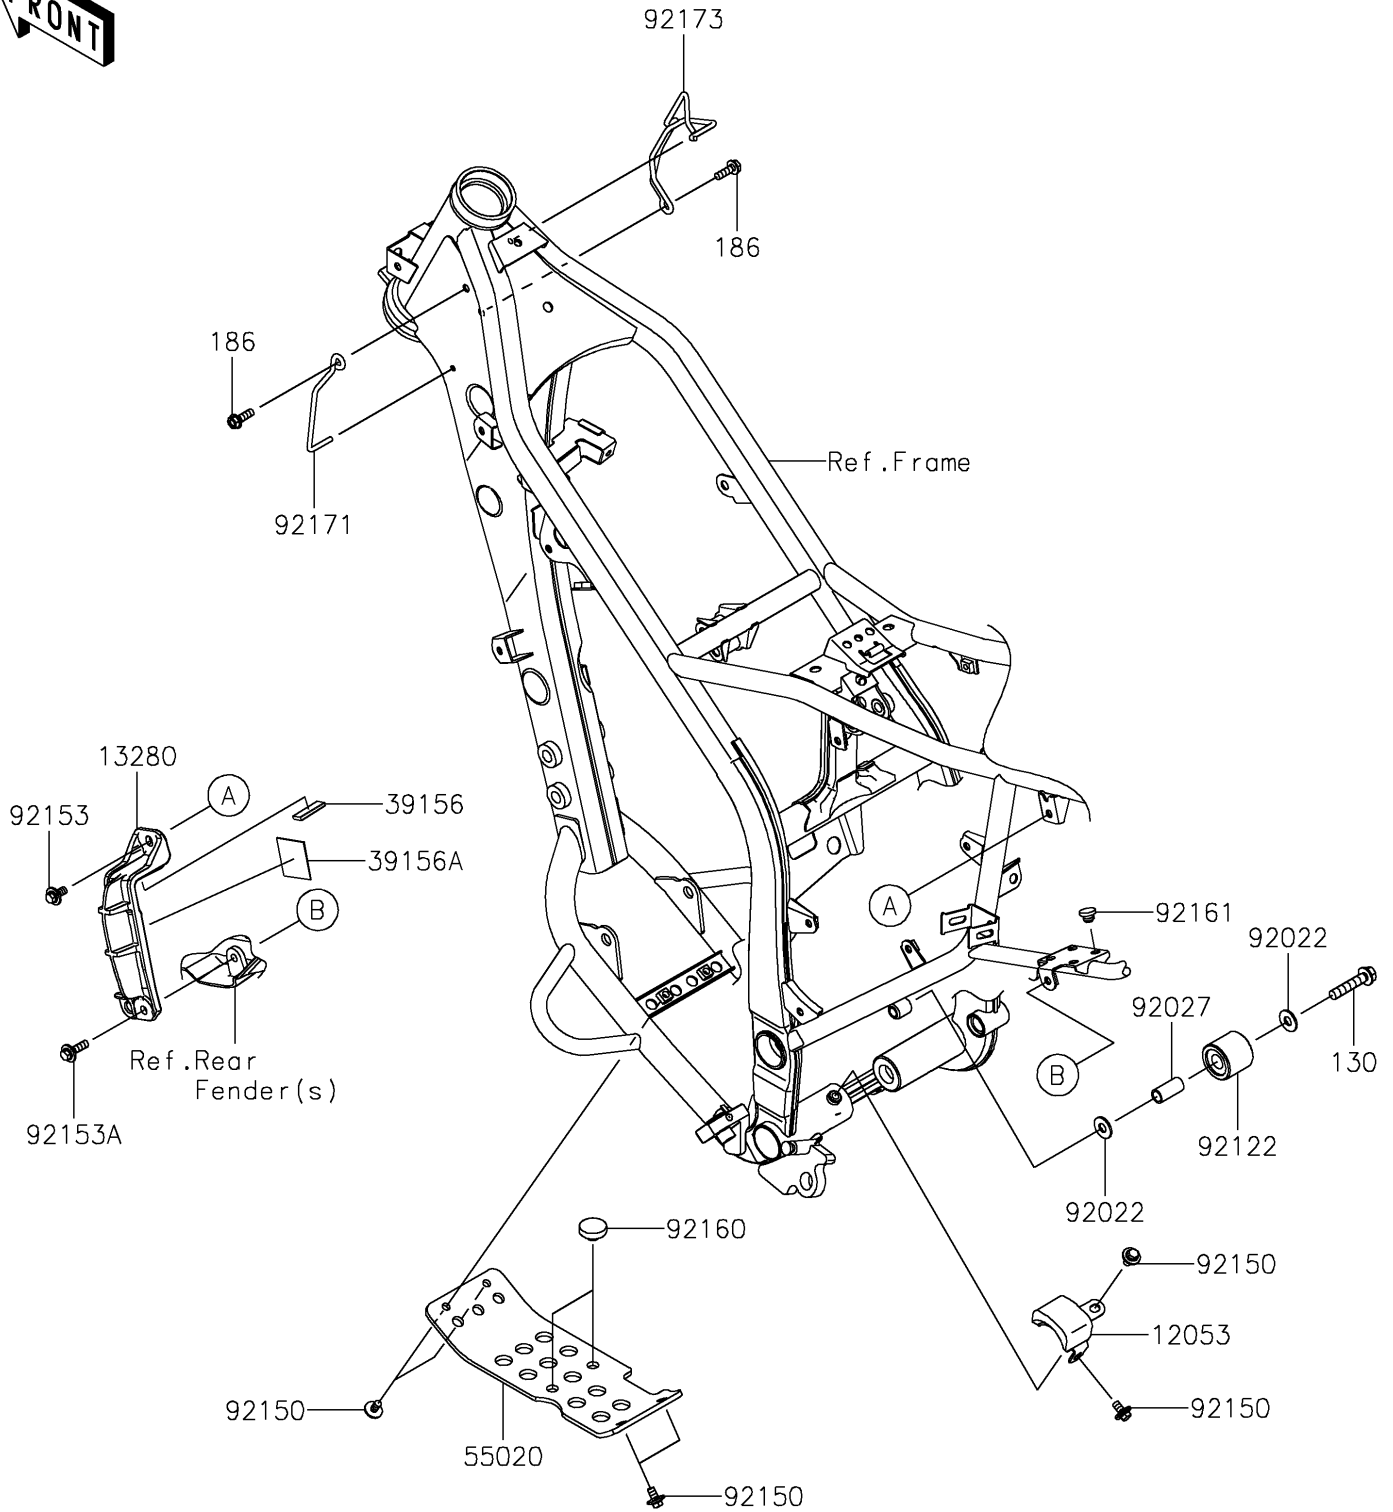

2024 KLX®300R PARTS DIAGRAM

Frame Fittings

F2131

2024 KLX®300R PARTS LIST

Frame Fittings

ITEM NAME	PART NUMBER	QUANTITY
GUIDE-CHAIN (Ref # 12053)	12053-0001	1
HOLDER,BATTERY (Ref # 13280)	13280-0944	1
PAD,30X10X3 (Ref # 39156)	39156-2553	1
PAD,34X34X1 (Ref # 39156A)	39156-2554	1
GUARD,ENGINE (Ref # 55020)	55020-1456	1
WASHER,8.5X20X1.6 (Ref # 92022)	92022-1561	2
COLLAR,CHAIN ROLLER (Ref # 92027)	92027-1670	1
ROLLER,CHAIN GUIDE (Ref # 92122)	92122-1153	1
BOLT,6X12 (Ref # 92150)	92150-1435	6
BOLT,FLANGED,6X14 (Ref # 92153)	92153-0936	1
BOLT,FLANGED,6X22 (Ref # 92153A)	92153-0950	1
DAMPER (Ref # 92160)	92160-1396	2
DAMPER (Ref # 92161)	92161-1084	4
CLAMP,HARNESS,LH (Ref # 92171)	92171-1775	1
CLAMP,HARNESS,RH (Ref # 92173)	92173-2206	1
BOLT-FLANGED,8X40 (Ref # 130)	130BA0840	1
BOLT-UPSET-WP,6X20 (Ref # 186)	186BA0620	2