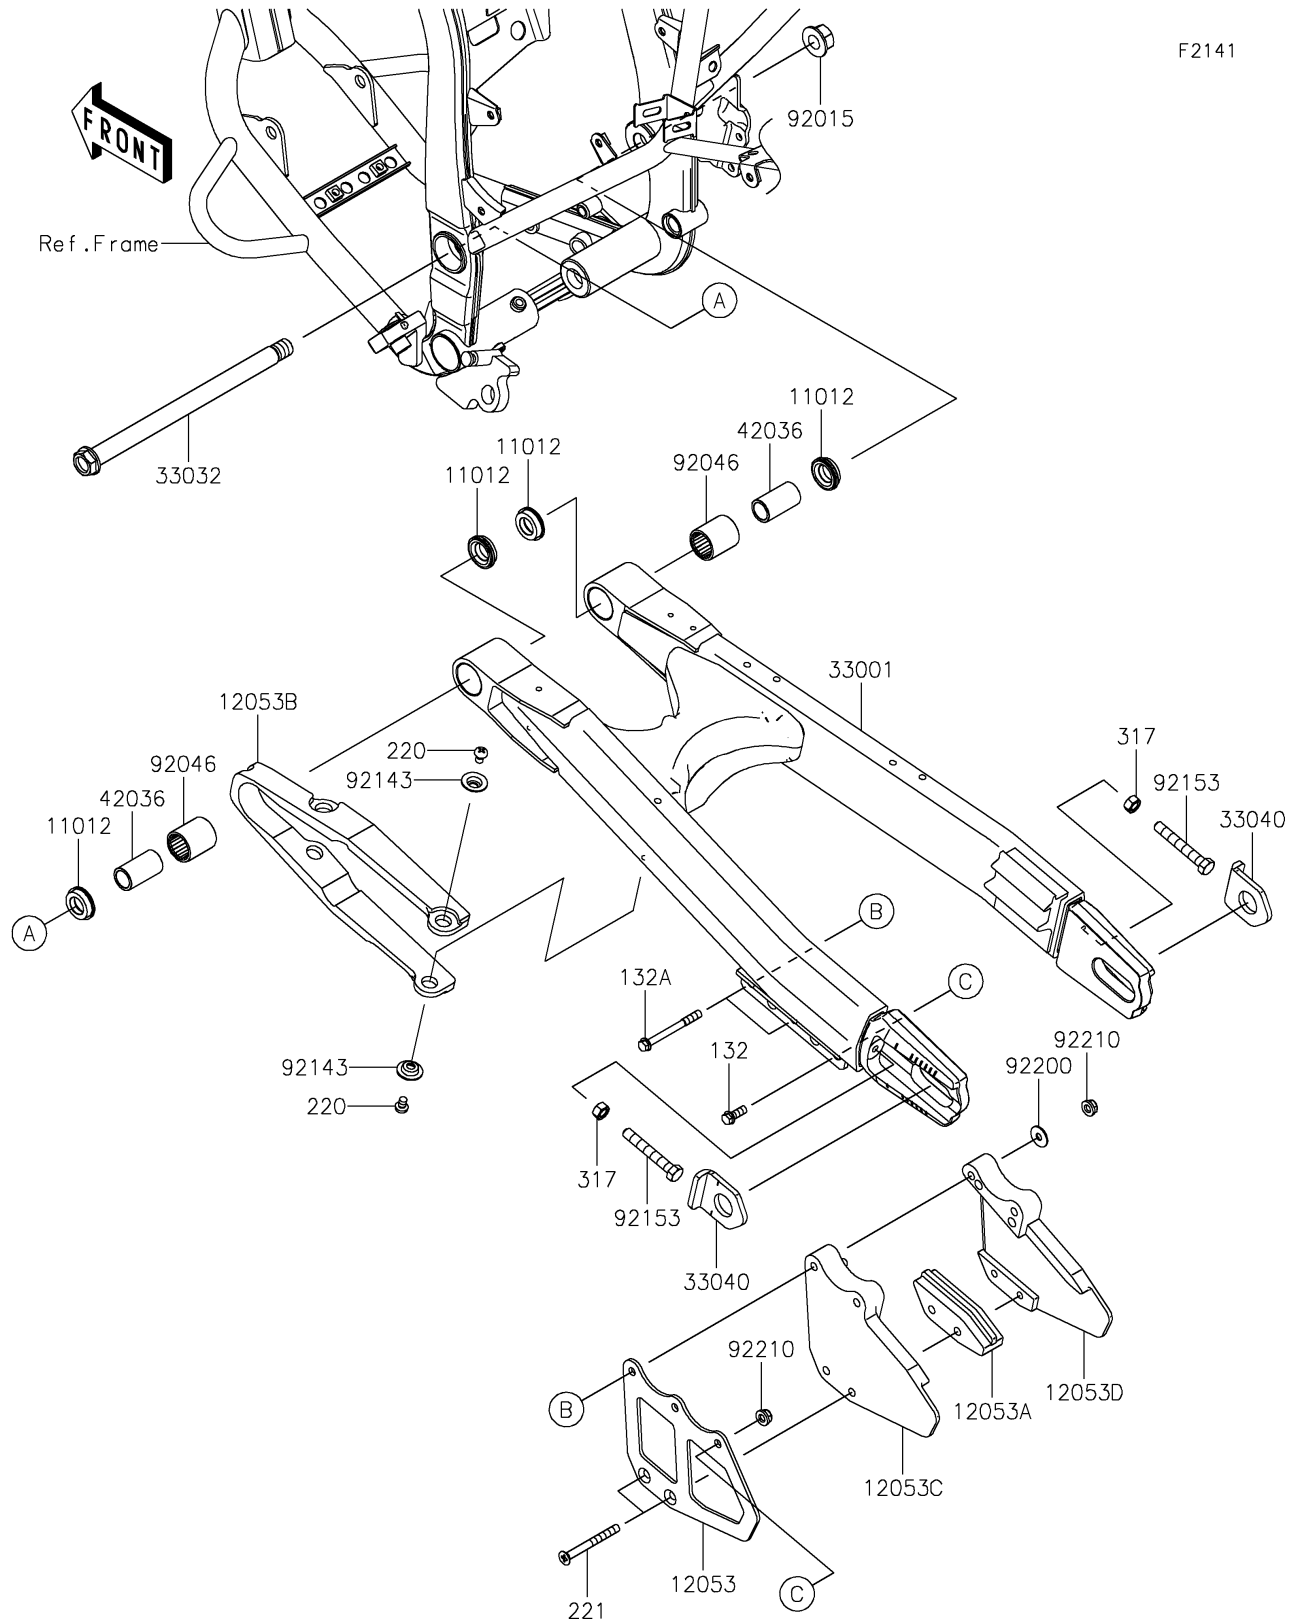

2023 KLX®300R PARTS DIAGRAM

Swingarm

2023 KLX®300R PARTS LIST

Swingarm

ITEM NAME	PART NUMBER	QUANTITY
CAP,SWING ARM (Ref # 11012)	11012-1259	4
GUIDE-CHAIN,RR,OUTSIDE (Ref # 12053)	12053-1268	1
GUIDE-CHAIN,DRIVE,RR,INSIDE (Ref # 12053A)	12053-1270	1
GUIDE-CHAIN,DRIVE,FR (Ref # 12053B)	12053-1328	1
GUIDE-CHAIN,DRIVE,RR,OUTSIDE (Ref # 12053C)	12053-1453	1
GUIDE-CHAIN,DRIVE,RR,INSIDE (Ref # 12053D)	12053-1454	1
ARM-COMP-SWING,P.SILVER (Ref # 33001)	33001-0710-458	1
SHAFT-SWING ARM (Ref # 33032)	33032-0033	1
ADJUSTER-CHAIN (Ref # 33040)	33040-0023	2
SLEEVE,SWING ARM (Ref # 42036)	42036-1064	2
NUT,14MM (Ref # 92015)	92015-1407	1
BEARING-NEEDLE (Ref # 92046)	92046-0038	2
COLLAR (Ref # 92143)	92143-1156	4
BOLT,8X55 (Ref # 92153)	92153-1407	2
WASHER,6.2X18X1.2 (Ref # 92200)	92200-1889	2
NUT,LOCK,FLANGED,6MM (Ref # 92210)	92210-0303	3
BOLT-FLANGED-SMALL,6X16 (Ref # 132)	132BA0616	1
BOLT-FLANGED-SMALL,6X60 (Ref # 132A)	132BA0660	2
SCREW-PAN-CROS,6X8 (Ref # 220)	220AA0608	4
SCREW-CSK-CROS,6X50 (Ref # 221)	221AA0650	2
NUT-HEX-SMALL,8MM (Ref # 317)	317BA0800	2