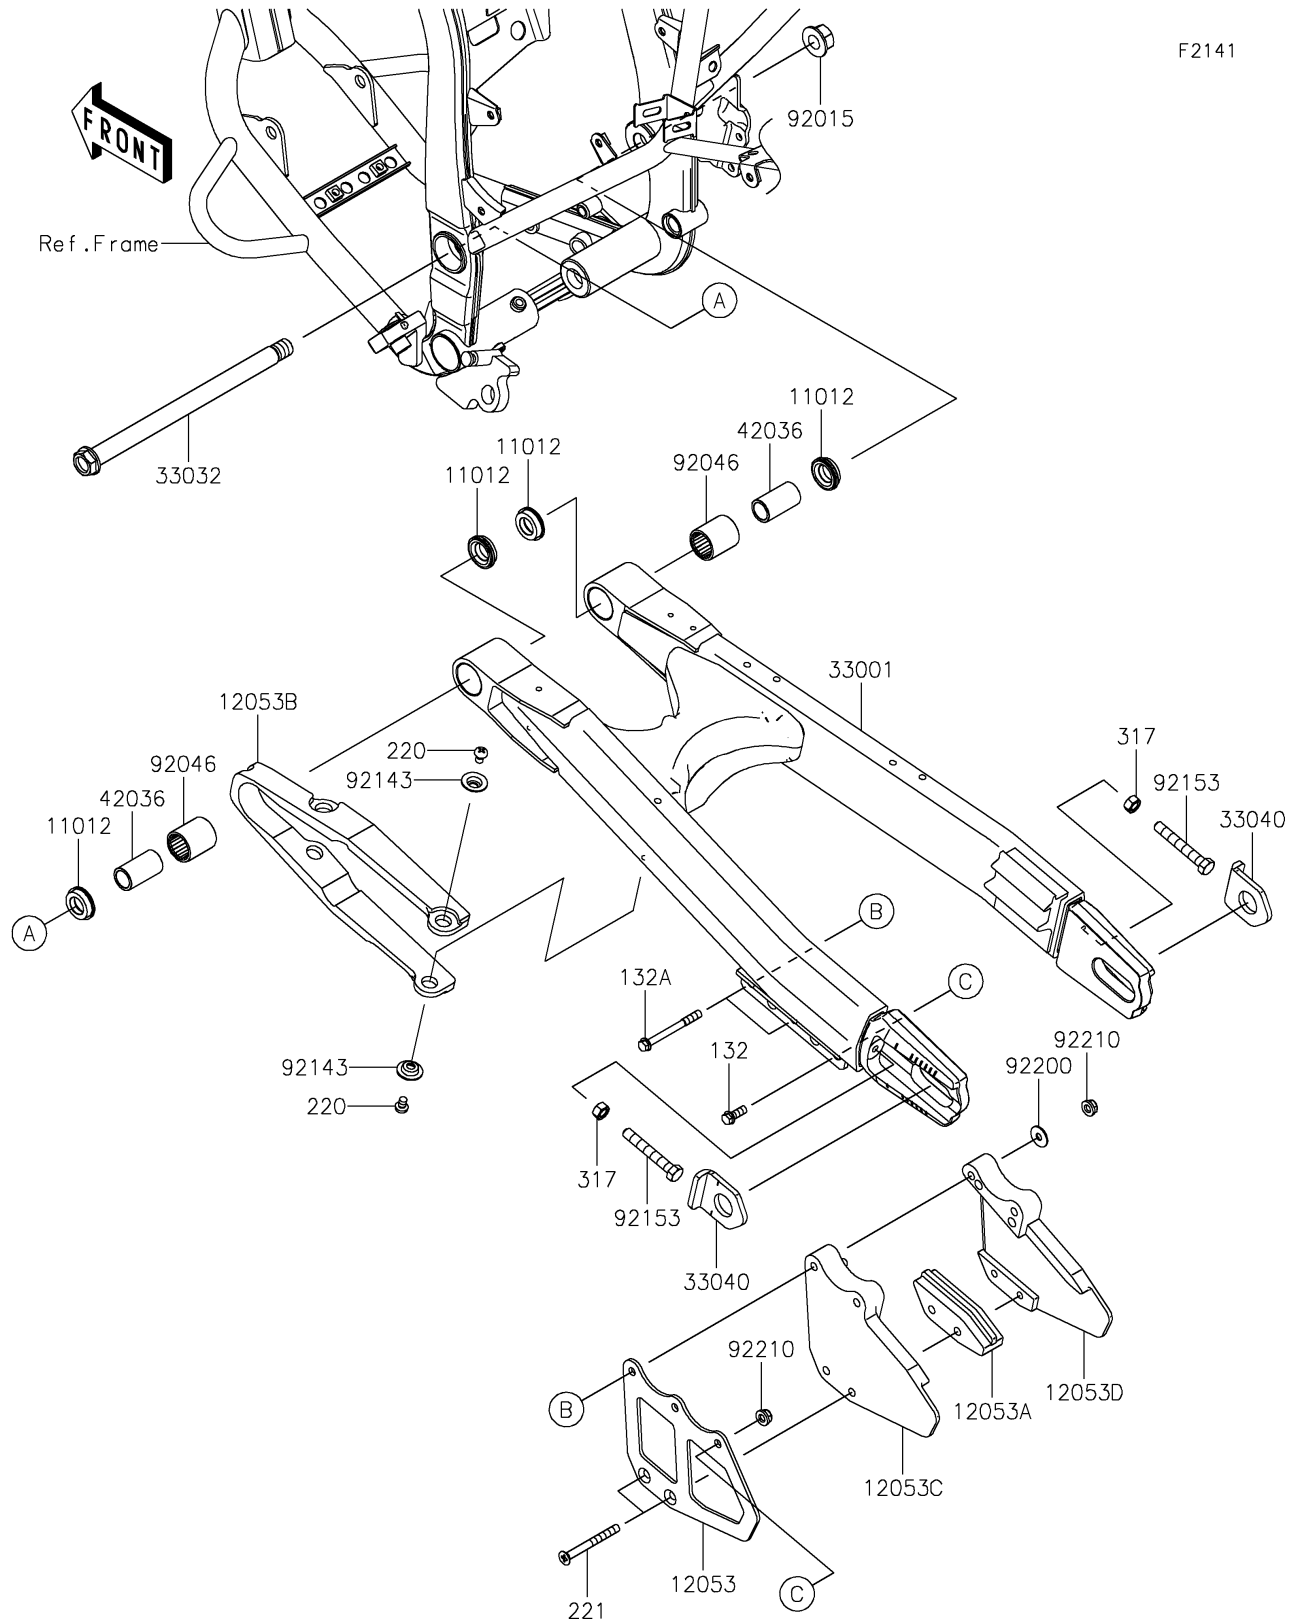

2024 KLX®300R PARTS DIAGRAM

Swingarm

2024 KLX®300R PARTS LIST

Swingarm

ITEM NAME	PART NUMBER	QUANTITY
CAP,SWING ARM (Ref # 11012)	11012-1259	4
GUIDE-CHAIN,RR,OUTSIDE (Ref # 12053)	12053-1268	1
GUIDE-CHAIN,DRIVE,RR,INSIDE (Ref # 12053A)	12053-1270	1
GUIDE-CHAIN,DRIVE,FR (Ref # 12053B)	12053-1328	1
GUIDE-CHAIN,DRIVE,RR,OUTSIDE (Ref # 12053C)	12053-1453	1
GUIDE-CHAIN,DRIVE,RR,INSIDE (Ref # 12053D)	12053-1454	1
ARM-COMP-SWING,P.SILVER (Ref # 33001)	33001-0710-458	1
SHAFT-SWING ARM (Ref # 33032)	33032-0033	1
ADJUSTER-CHAIN (Ref # 33040)	33040-0023	2
SLEEVE,SWING ARM (Ref # 42036)	42036-1064	2
NUT,14MM (Ref # 92015)	92015-1407	1
BEARING-NEEDLE (Ref # 92046)	92046-0038	2
COLLAR (Ref # 92143)	92143-1156	4
BOLT,8X55 (Ref # 92153)	92153-1407	2
WASHER,6.2X18X1.2 (Ref # 92200)	92200-1889	2
NUT,LOCK,FLANGED,6MM (Ref # 92210)	92210-0303	3
BOLT-FLANGED-SMALL,6X16 (Ref # 132)	132BA0616	1
BOLT-FLANGED-SMALL,6X60 (Ref # 132A)	132BA0660	2
SCREW-PAN-CROS,6X8 (Ref # 220)	220AA0608	4
SCREW-CSK-CROS,6X50 (Ref # 221)	221AA0650	2
NUT-HEX-SMALL,8MM (Ref # 317)	317BA0800	2