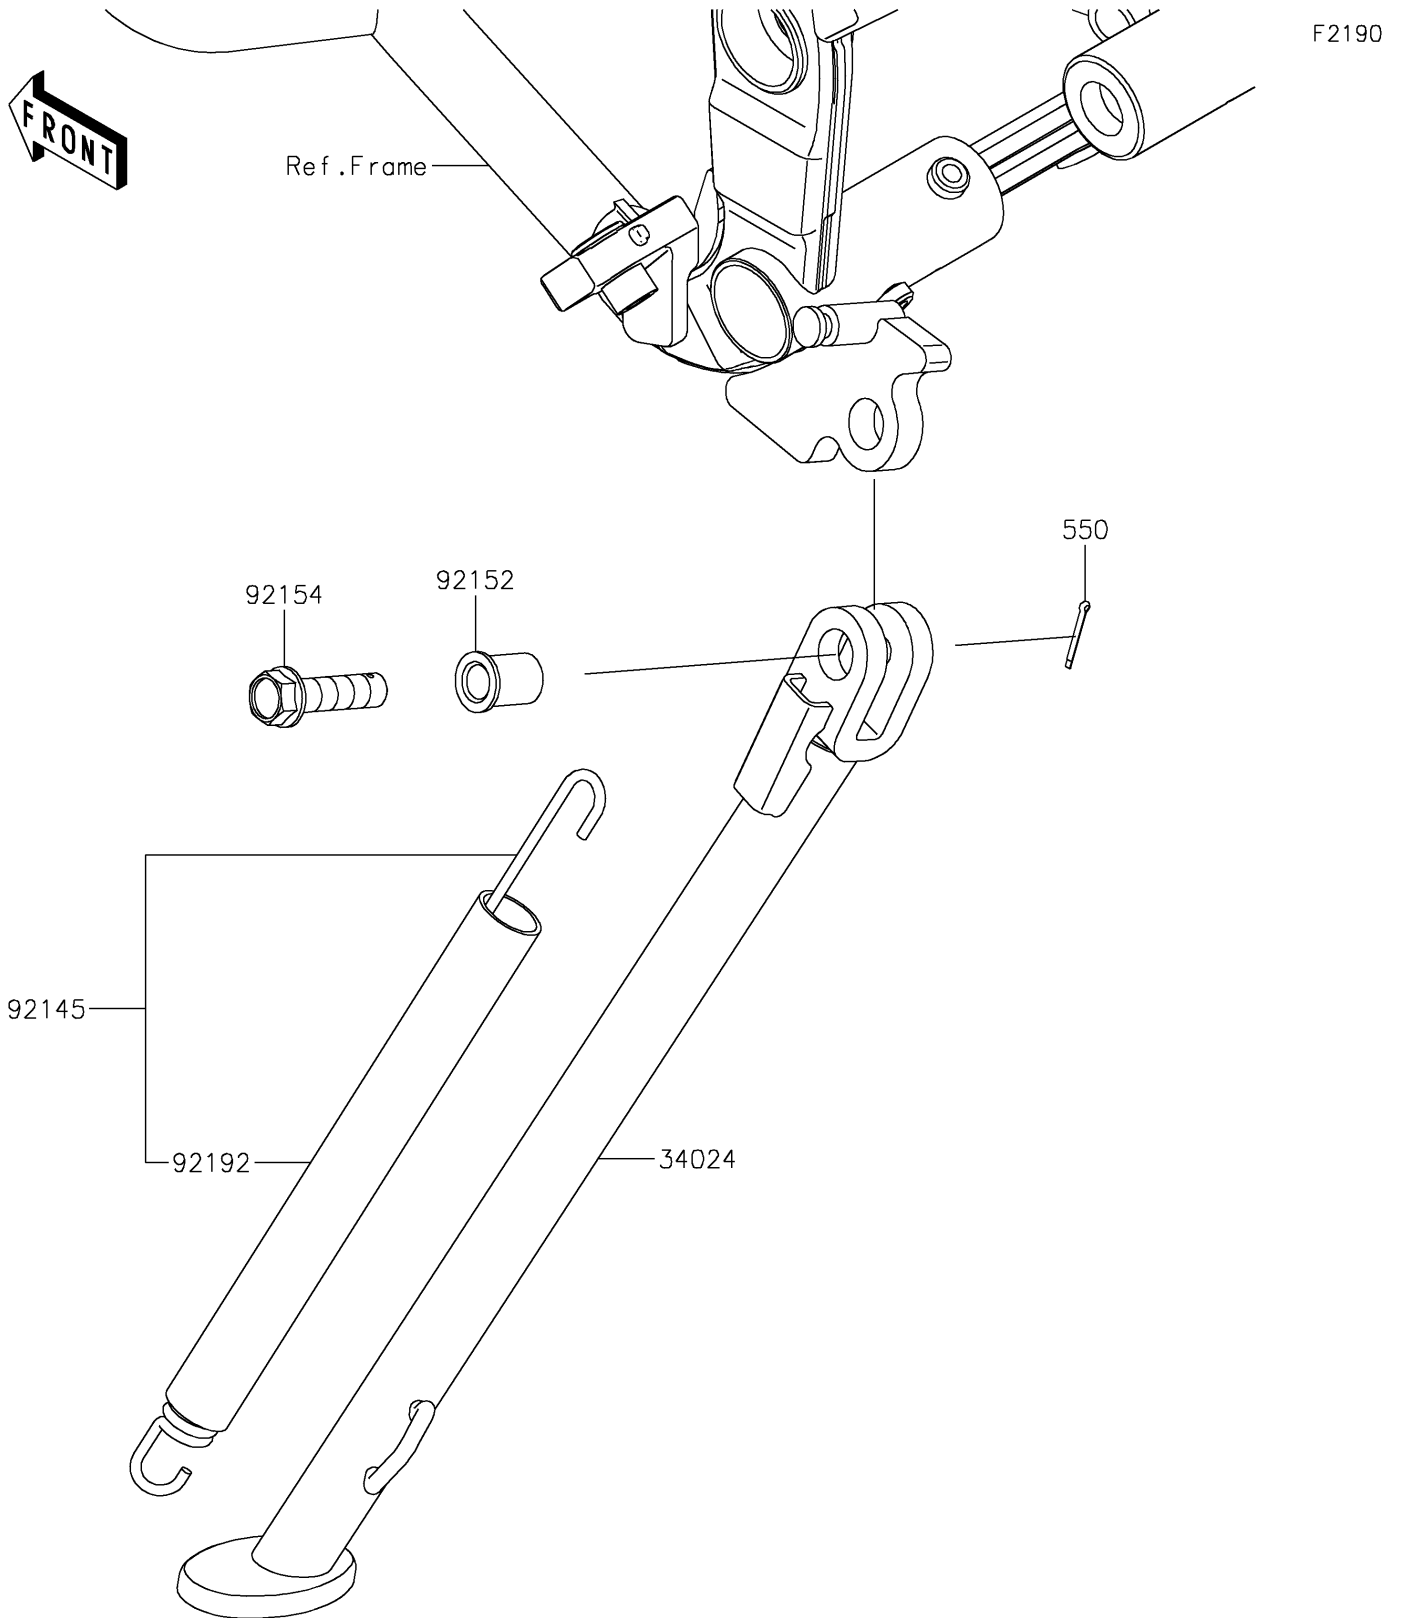

2024 KLX® 300R PARTS DIAGRAM

Stand(s)

2024 KLX®300R PARTS LIST

Stand(s)

ITEM NAME	PART NUMBER	QUANTITY
STAND-SIDE,P.SILVER (Ref # 34024)	34024-0156-458	1
SPRING,SIDE STAND (Ref # 92145)	92145-1941	1
COLLAR,10.2X15X20.1 (Ref # 92152)	92152-1914	1
BOLT,FLANGED,10X37 (Ref # 92154)	92154-1539	1
TUBE,18X21X200 (Ref # 92192)	92192-2340	1
PIN-COTTER,2.0X15 (Ref # 550)	550AA2015	1