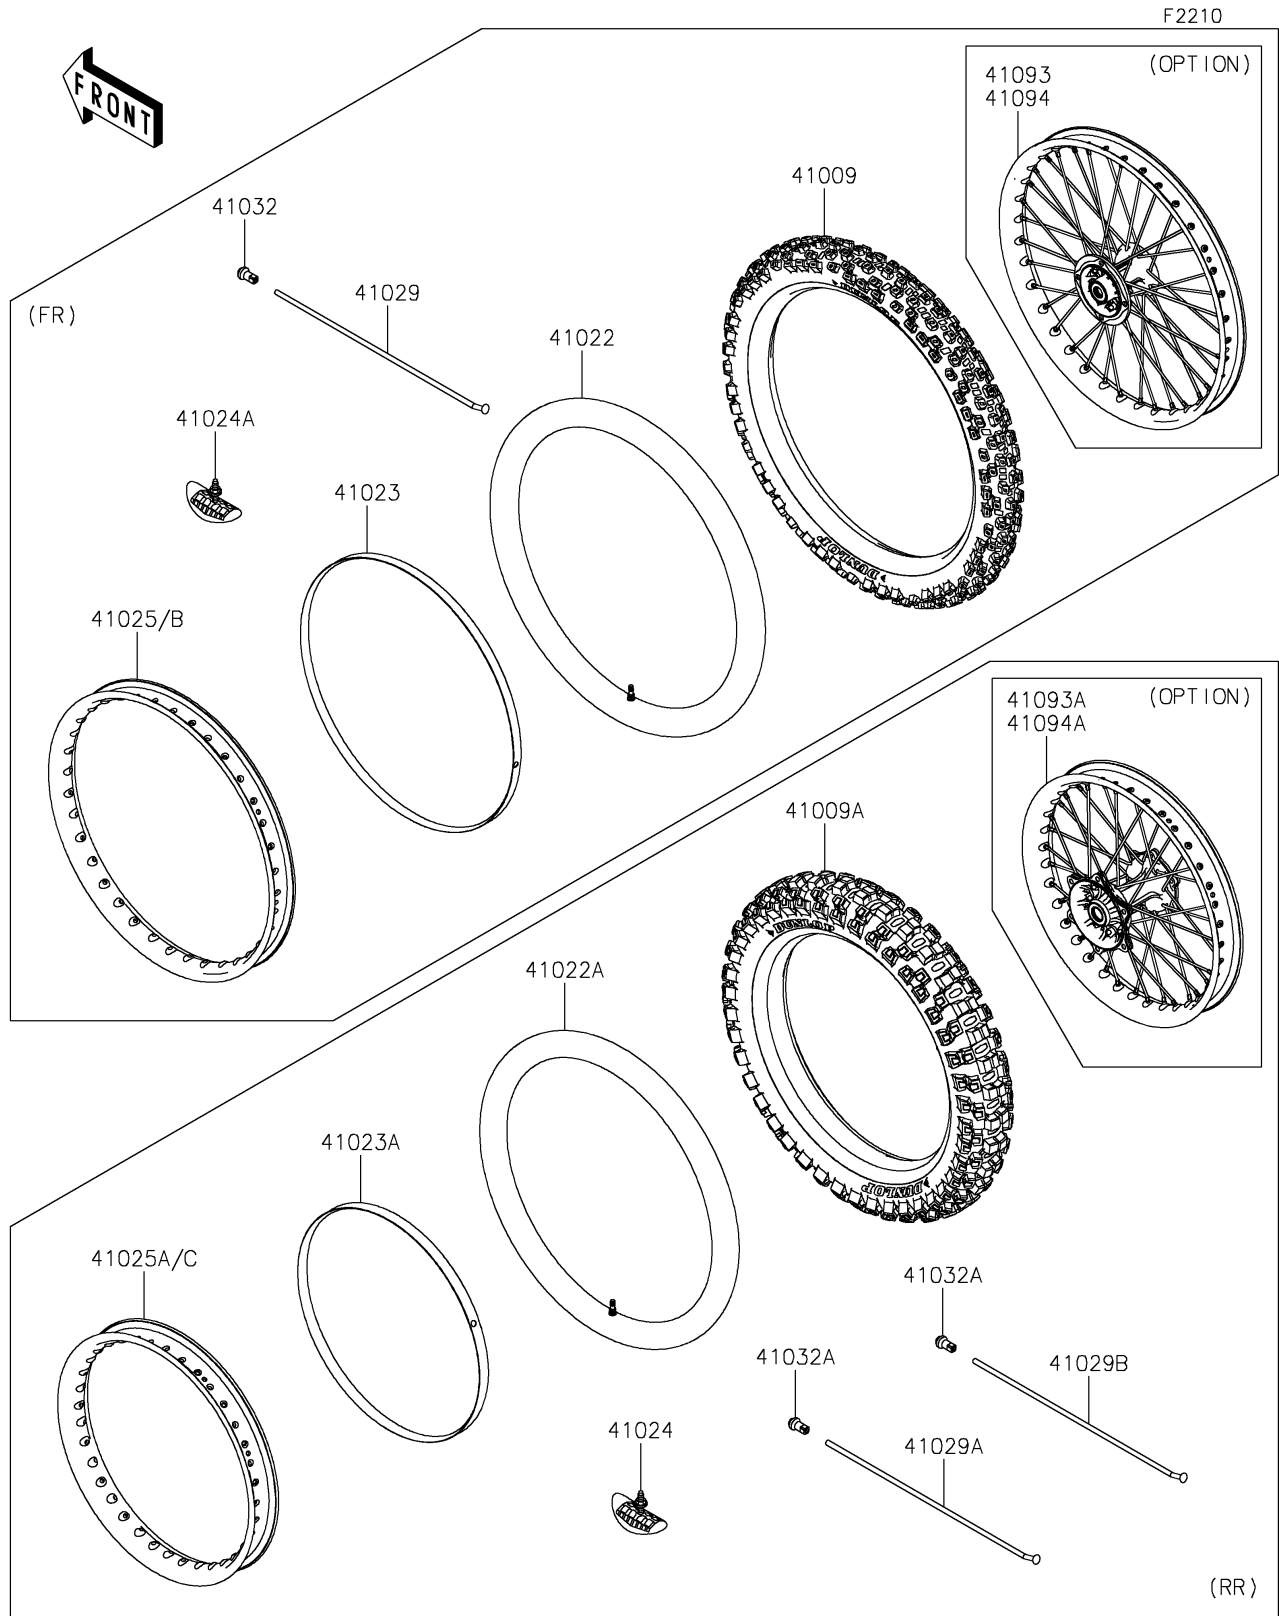

2023 KLX®300R PARTS DIAGRAM

Wheels/Tires

2023 KLX®300R PARTS LIST

Wheels/Tires

ITEM NAME	PART NUMBER	QUANTITY
TIRE,FR,80/100-21 51M,MX52F (Ref # 41009)	41009-0830	1
TIRE,RR,100/100-18 59M,MX52 (Ref # 41009A)	41009-0831	1
TUBE-TIRE,80/100-21(D) (Ref # 41022)	41022-1118	1
TUBE-TIRE,100/100-18(D) (Ref # 41022A)	41022-1119	1
BAND-RIM,90/100-21(D) (Ref # 41023)	41023-0009	1
BAND-RIM,100/100-18(D) (Ref # 41023A)	41023-1070	1
STOPPER-RIM,2.15-M(DUNLOP) (Ref # 41024)	41024-009	1
STOPPER-RIM,1.60-M(DUNLOP) (Ref # 41024A)	41024-010	1
RIM,FR,21X1.60 (Ref # 41025)	41025-0401	1
RIM,RR,18X1.85 (Ref # 41025A)	41025-0405	1
SPOKE-INNER,FR,228MMX165D (Ref # 41029)	41029-0004	36
SPOKE-INNER,RR,LH,193.1MMX165D (Ref # 41029A)	41029-0047	18
SPOKE-INNER,RR,RH,189.1MMX160D (Ref # 41029B)	41029-0048	18
NIPPLE-SPOKE (Ref # 41032)	41032-0005	36
NIPPLE-SPOKE (Ref # 41032A)	41032-0007	36
WHEEL-SUB ASSY,FR (Ref # 41093)	41093-0004	1
WHEEL-SUB ASSY,RR (Ref # 41093A)	41093-0005	1