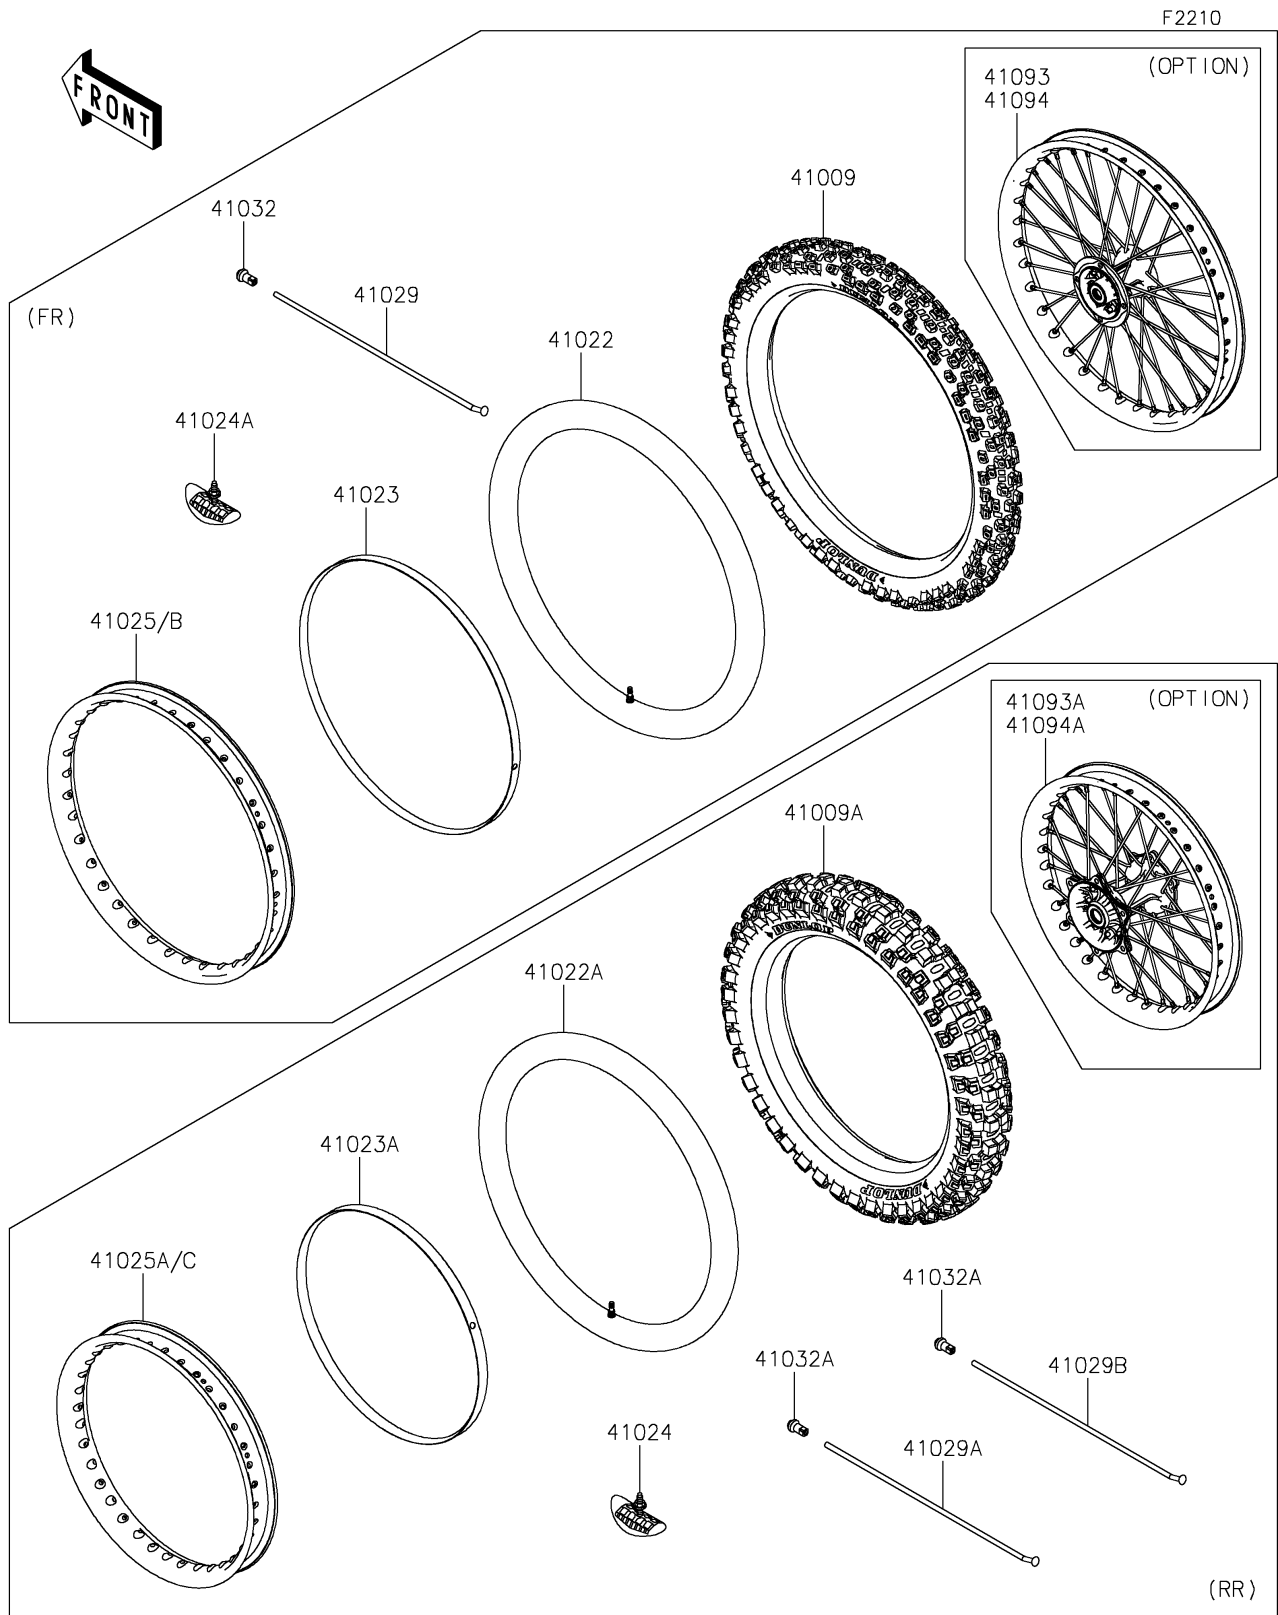

2024 KLX®300R PARTS DIAGRAM

Wheels/Tires

2024 KLX®300R PARTS LIST

Wheels/Tires

ITEM NAME	PART NUMBER	QUANTITY
TIRE,FR,80/100-21 51M,MX52F (Ref # 41009)	41009-0830	1
TIRE,RR,100/100-18 59M,MX52 (Ref # 41009A)	41009-0831	1
TUBE-TIRE,80/100-21(D) (Ref # 41022)	41022-1118	1
TUBE-TIRE,100/100-18(D) (Ref # 41022A)	41022-1119	1
BAND-RIM,90/100-21(D) (Ref # 41023)	41023-0009	1
BAND-RIM,100/100-18(D) (Ref # 41023A)	41023-1070	1
STOPPER-RIM,2.15-M(DUNLOP) (Ref # 41024)	41024-009	1
STOPPER-RIM,1.60-M(DUNLOP) (Ref # 41024A)	41024-010	1
RIM,FR,21X1.60 (Ref # 41025)	41025-0401	1
RIM,RR,18X1.85 (Ref # 41025A)	41025-0405	1
RIM,FR,21X1.60 (Ref # 41025B)	41025-0449	1
RIM,RR,18X1.85 (Ref # 41025C)	41025-0450	1
SPOKE-INNER,FR,228MMX165D (Ref # 41029)	41029-0004	36
SPOKE-INNER,RR,LH,193.1MMX165D (Ref # 41029A)	41029-0047	18
SPOKE-INNER,RR,RH,189.1MMX160D (Ref # 41029B)	41029-0048	18
NIPPLE-SPOKE (Ref # 41032)	41032-0005	36
NIPPLE-SPOKE (Ref # 41032A)	41032-0007	36
WHEEL-SUB ASSY,FR (Ref # 41093)	41093-0004	1
WHEEL-SUB ASSY,RR (Ref # 41093A)	41093-0005	1
WHEEL-SUB ASSY,FR (Ref # 41094)	41094-0023	1
WHEEL-SUB ASSY,RR (Ref # 41094A)	41094-0024	1