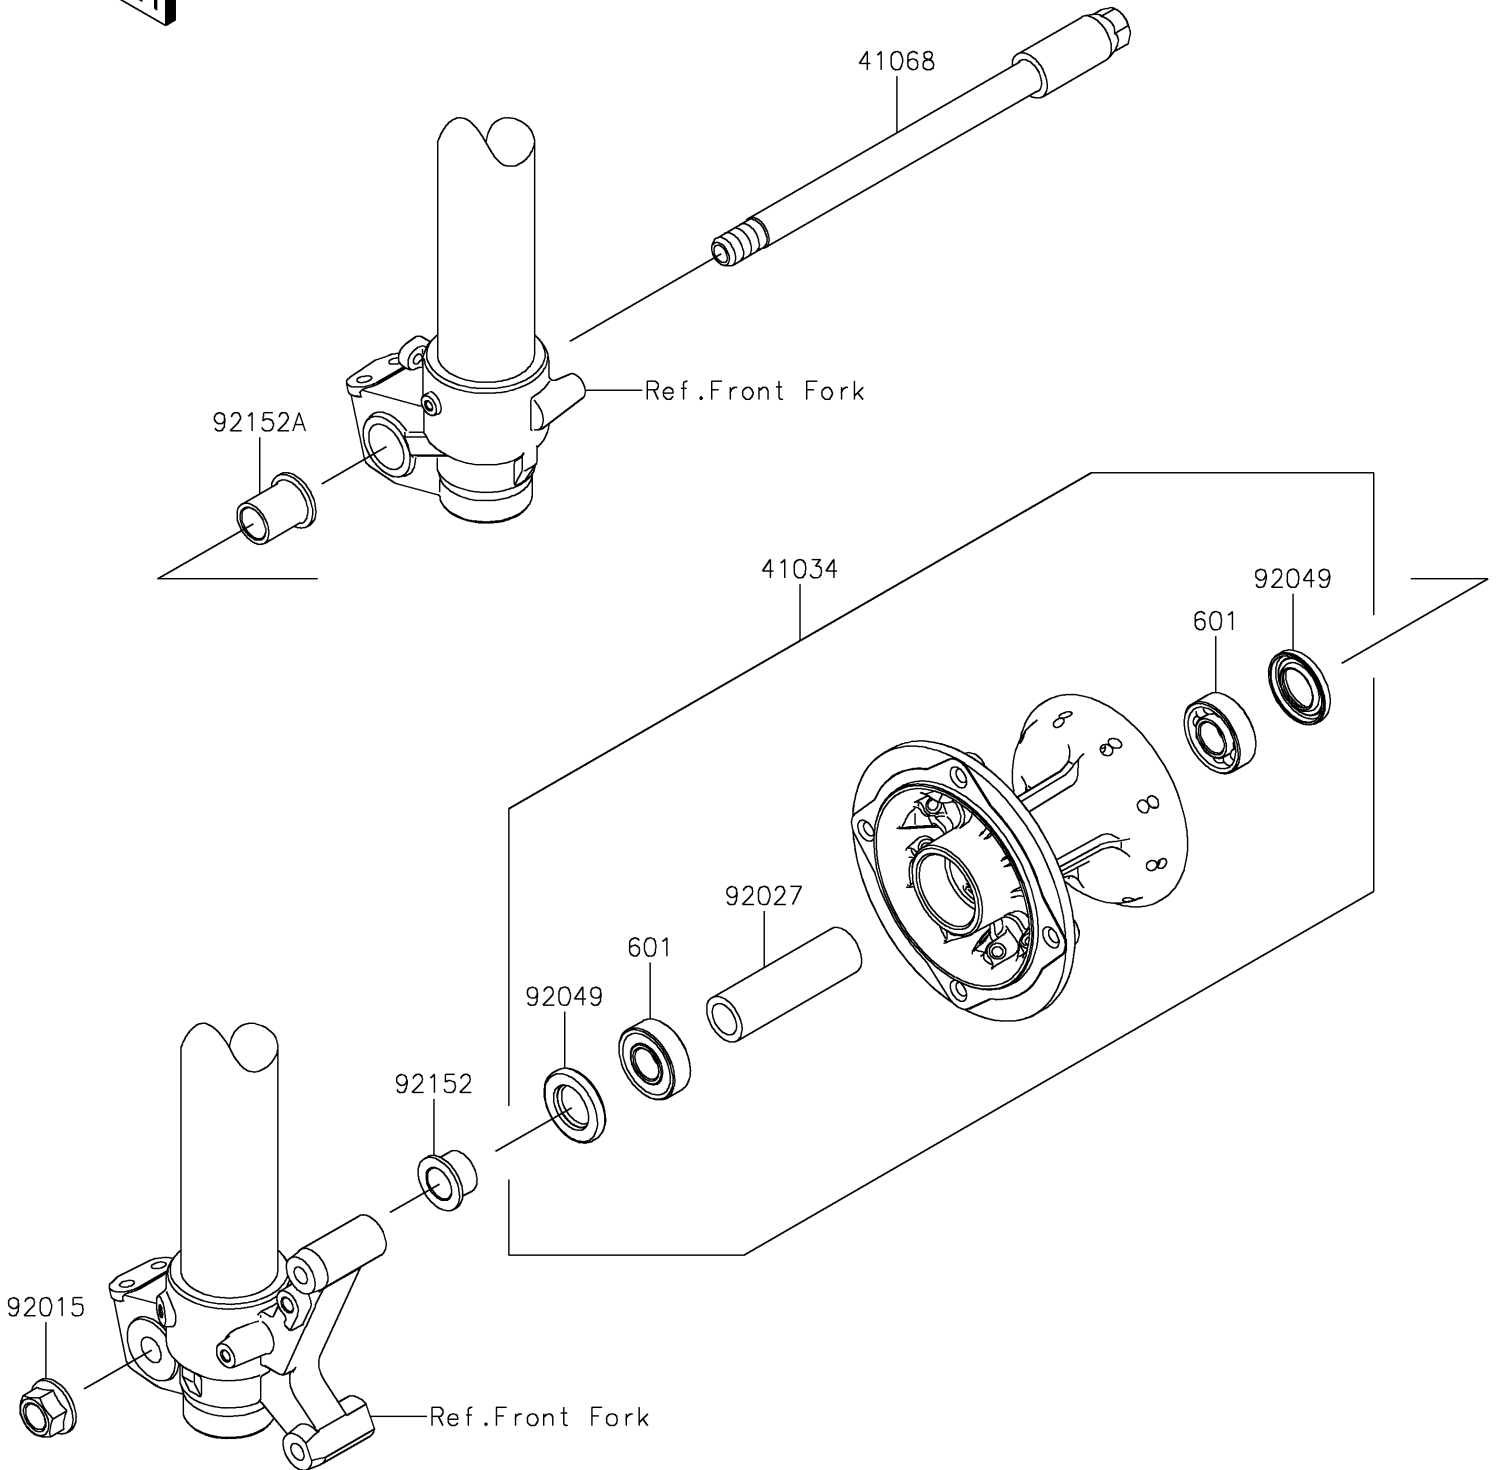

# 2023 KLX® 300R PARTS DIAGRAM

Front Hub

F2230

## 2023 KLX®300R PARTS LIST

### Front Hub

ITEM NAME	PART NUMBER	QUANTITY
DRUM-ASSY,FR (Ref # 41034)	41034-0604	1
AXLE,FR,15X194 (Ref # 41068)	41068-0601	1
NUT,14MM (Ref # 92015)	92015-1407	1
COLLAR,15.2X22.2X75 (Ref # 92027)	92027-1958	1
SEAL-OIL (Ref # 92049)	92049-0136	2
COLLAR,FR AXLE,L=14 (Ref # 92152)	92152-0528	1
COLLAR,FR AXLE,L=26.5 (Ref # 92152A)	92152-2575	1
BEARING-BALL,#6202UG (Ref # 601)	601B6202UG	2