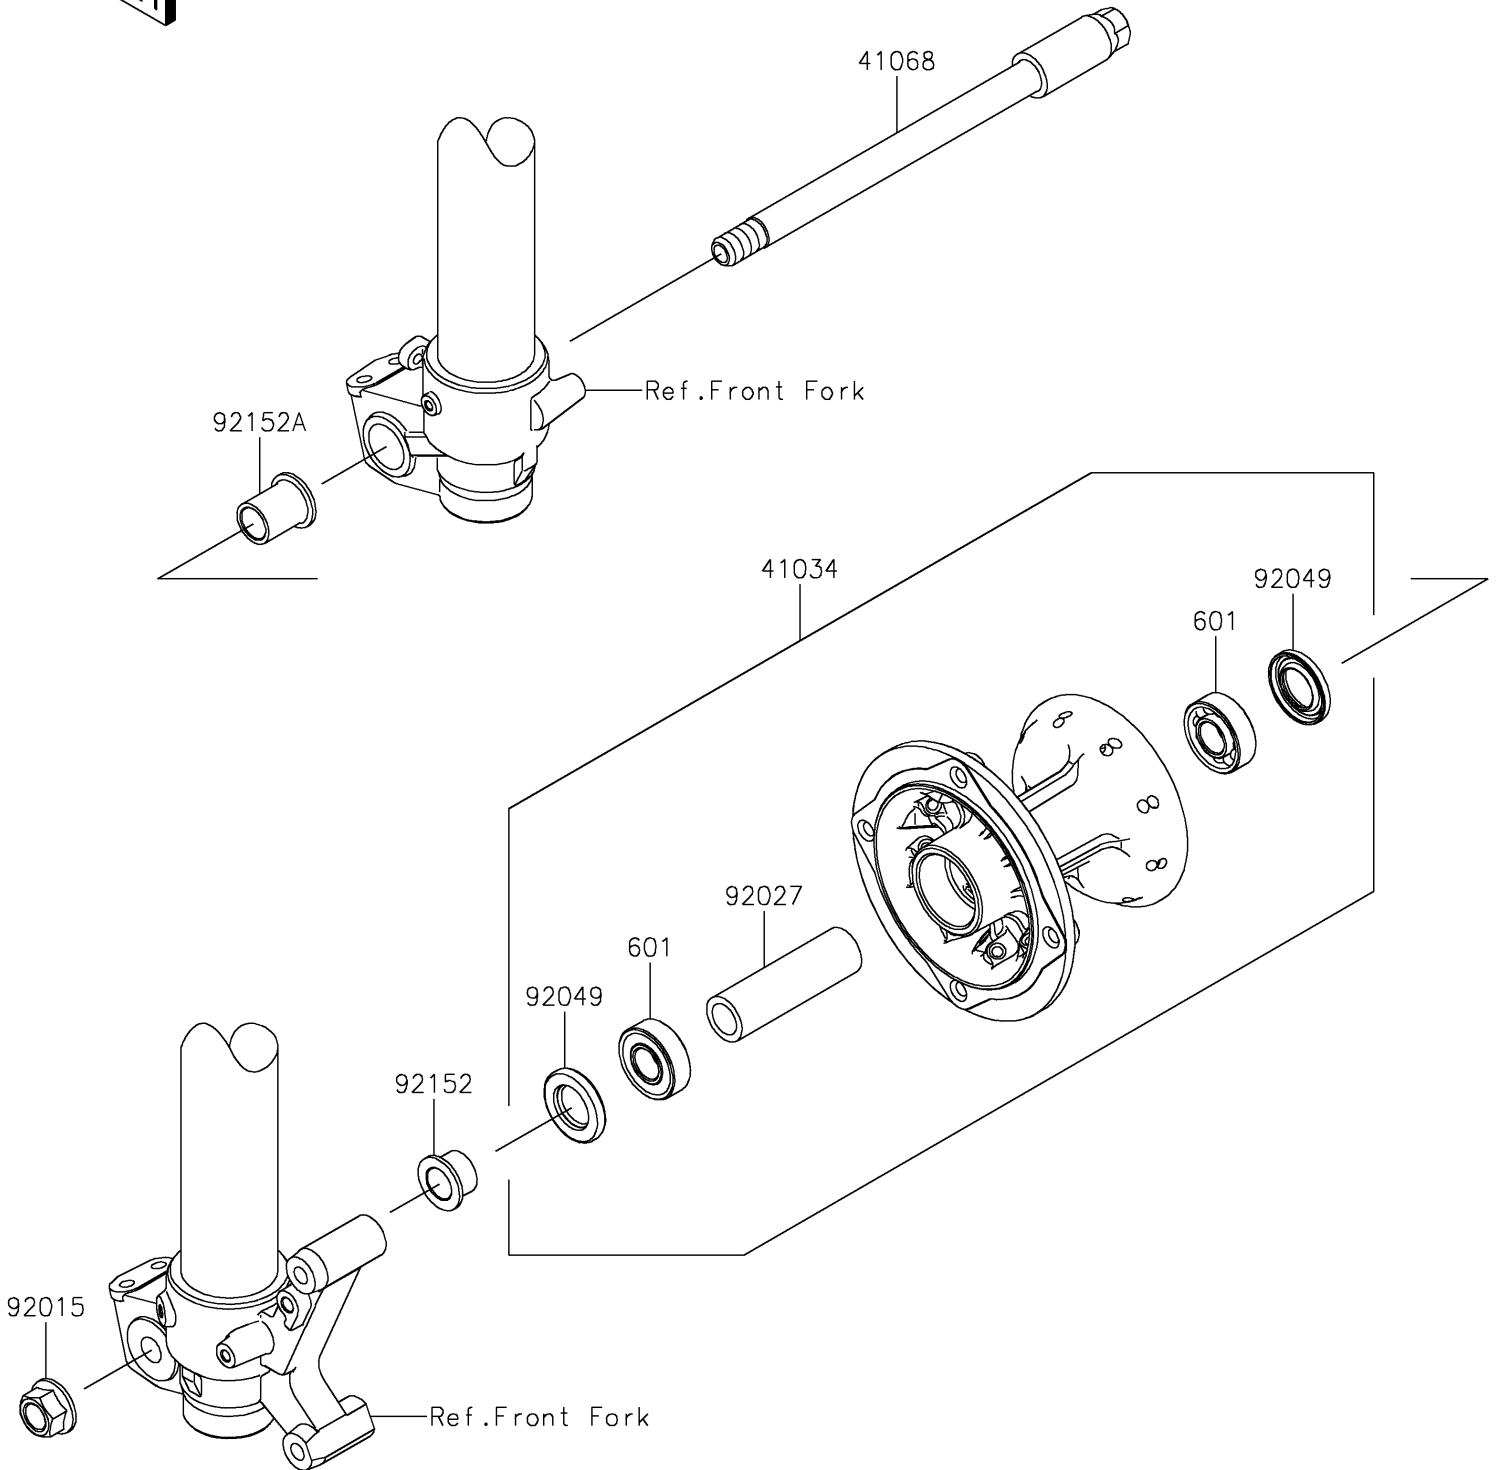

2024 KLX® 300R PARTS DIAGRAM

Front Hub

F2230

2024 KLX®300R PARTS LIST

Front Hub

ITEM NAME	PART NUMBER	QUANTITY
DRUM-ASSY,FR (Ref # 41034)	41034-0604	1
AXLE,FR,15X194 (Ref # 41068)	41068-0601	1
NUT,14MM (Ref # 92015)	92015-1407	1
COLLAR,15.2X22.2X75 (Ref # 92027)	92027-1958	1
SEAL-OIL (Ref # 92049)	92049-0136	2
COLLAR,FR AXLE,L=14 (Ref # 92152)	92152-0528	1
COLLAR,FR AXLE,L=26.5 (Ref # 92152A)	92152-2575	1
BEARING-BALL,#6202UG (Ref # 601)	601B6202UG	2