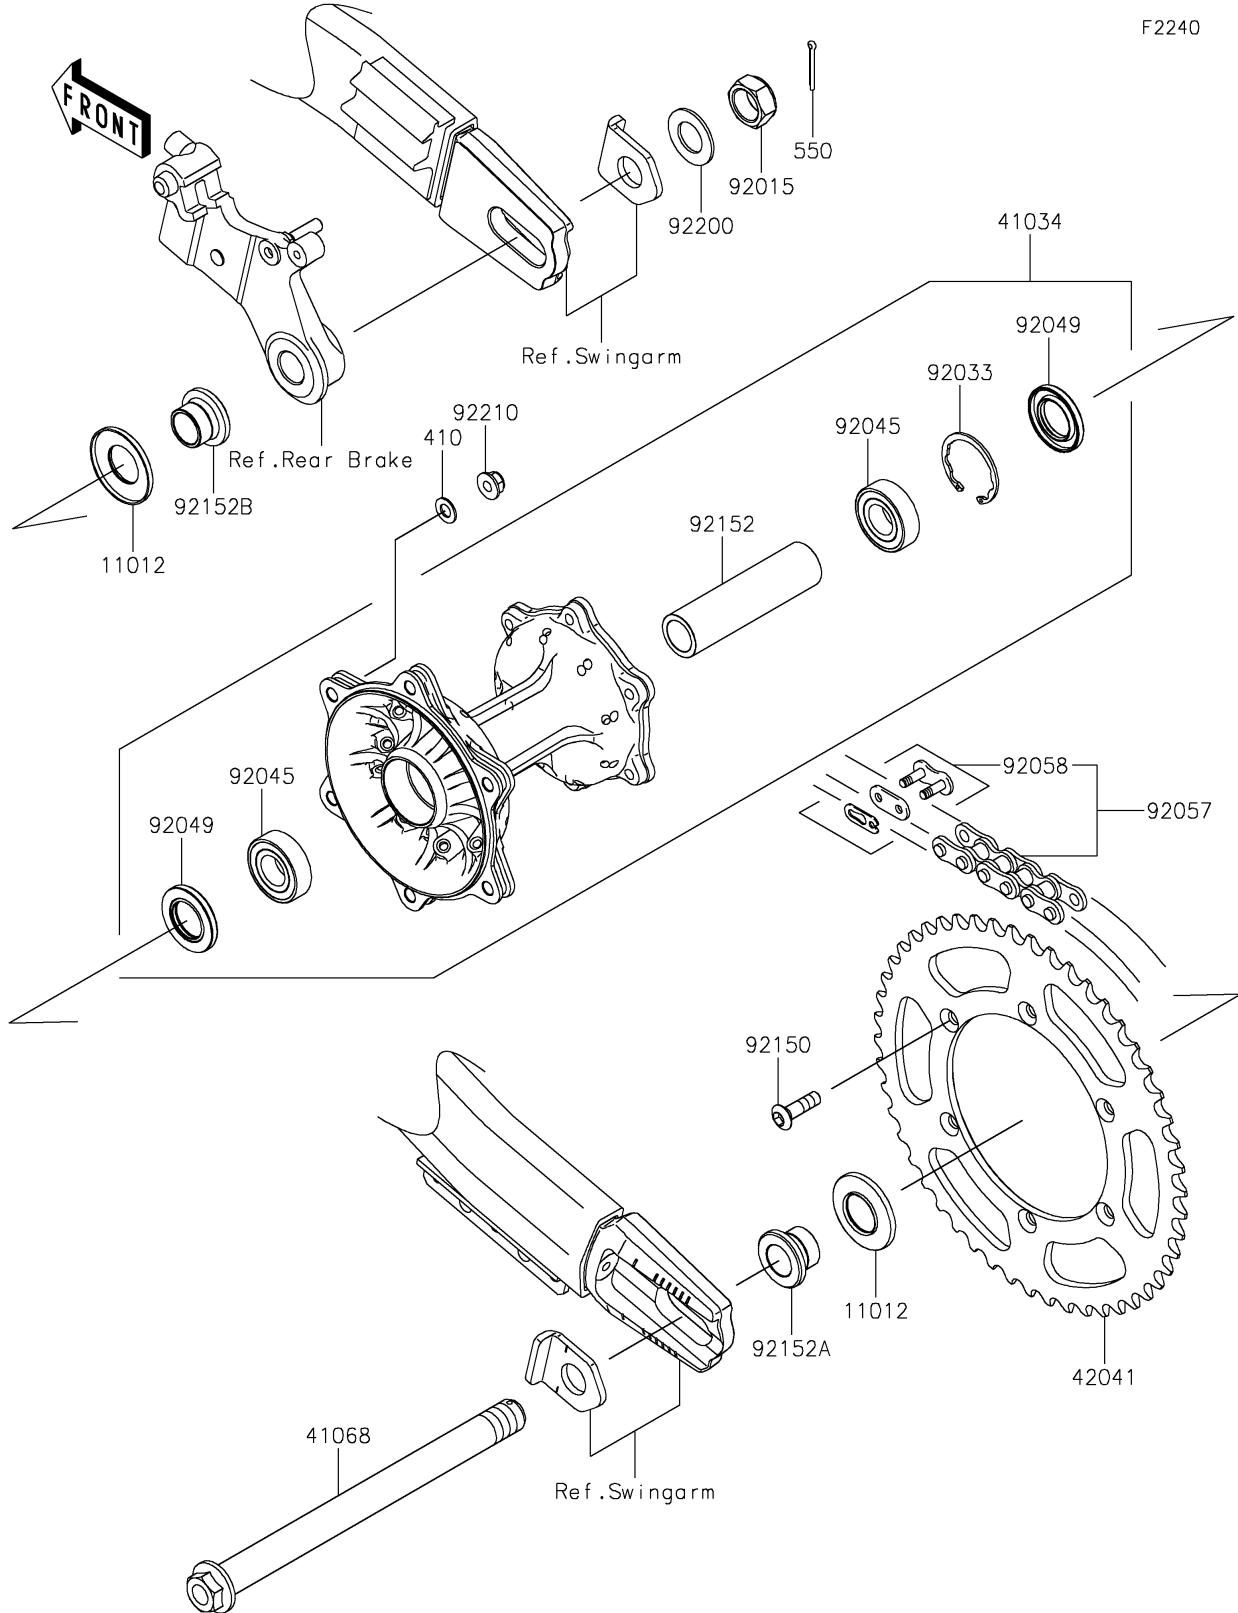

# 2024 KLX®300R PARTS DIAGRAM

## Rear Hub

## 2024 KLX®300R PARTS LIST

### Rear Hub

ITEM NAME	PART NUMBER	QUANTITY
CAP,AXLE (Ref # 11012)	11012-1581	2
DRUM-ASSY,REAR BRAKE (Ref # 41034)	41034-0044	1
AXLE,RR,20X250 (Ref # 41068)	41068-0602	1
SPROCKET-HUB,50T (Ref # 42041)	42041-0176	1
NUT,LOCK,20MM (Ref # 92015)	92015-1770	1
RING-SNAP,42MM (Ref # 92033)	92033-1041	1
BEARING-BALL,6004X8JRLX2/3A (Ref # 92045)	92045-1239	2
SEAL-OIL,BJNC2 25425 (Ref # 92049)	92049-1203	2
CHAIN,DRIVE,520VEX110L (Ref # 92057)	92057-0806	1
JOINT-CHAIN (Ref # 92058)	92058-0044	1
BOLT,SOCKET,8X28 (Ref # 92150)	92150-1978	6
COLLAR,REAR BRAKE DRUM,L=105 (Ref # 92152)	92152-0529	1
COLLAR,RR AXLE,LH,L=22 (Ref # 92152A)	92152-0734	1
COLLAR,RR AXLE,RH,L=20 (Ref # 92152B)	92152-0735	1
WASHER,20.2X36X2 (Ref # 92200)	92200-1146	1
NUT,FLANGED,LOCK,8MM (Ref # 92210)	92210-0493	6
WASHER-PLAIN-SMALL,8MM (Ref # 410)	410AA0800	6
PIN-COTTER,3.0X25 (Ref # 550)	550AA3025	1