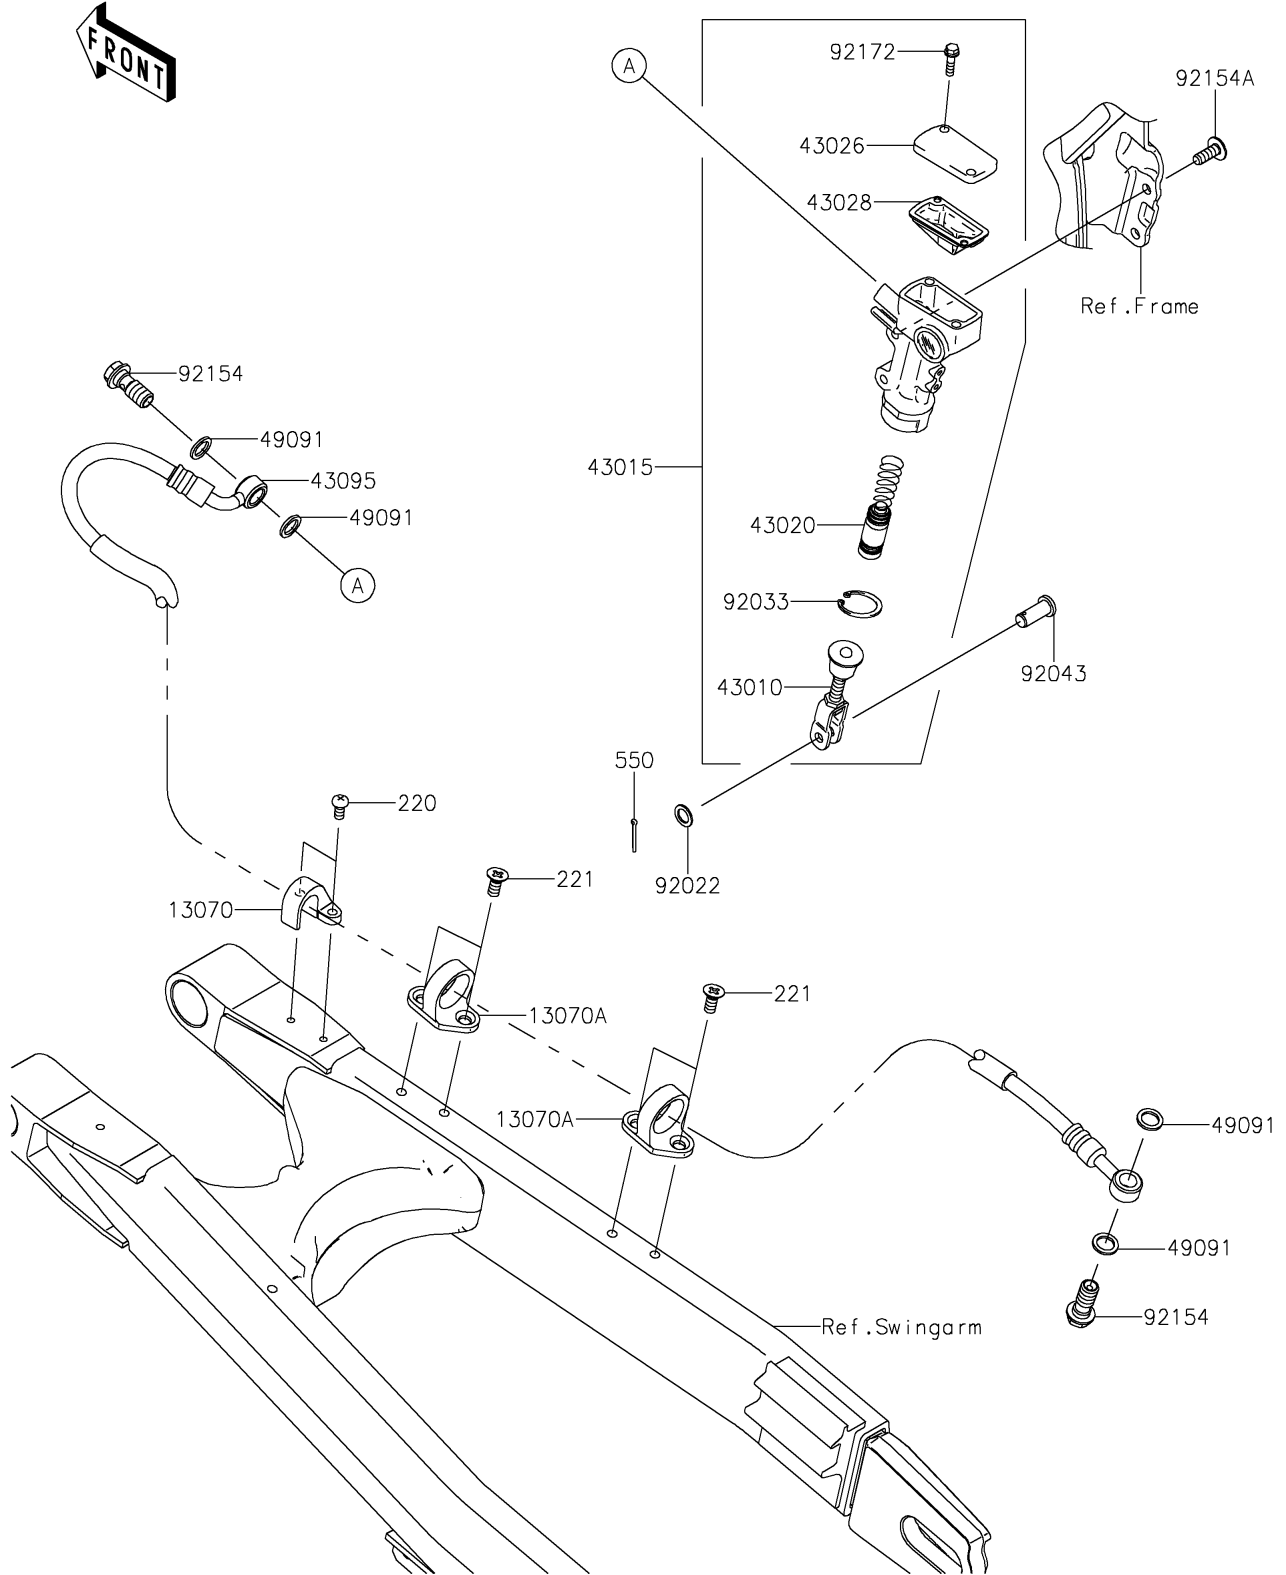

# 2023 KLX® 300R PARTS DIAGRAM

## Rear Master Cylinder

F2293

## 2023 KLX®300R PARTS LIST

### Rear Master Cylinder

ITEM NAME	PART NUMBER	QUANTITY
GUIDE,BRAKE HOSE (Ref # 13070)	13070-0826	1
GUIDE,HOSE (Ref # 13070A)	13070-1144	2
ROD-ASSY-BRAKE (Ref # 43010)	43010-1087	1
CYLINDER-ASSY-MASTER (Ref # 43015)	43015-0168	1
PISTON-COMP-BRAKE (Ref # 43020)	43020-1094	1
CAP-BRAKE (Ref # 43026)	43026-0023	1
DIAPHRAGM (Ref # 43028)	43028-1092	1
HOSE-BRAKE,M/CYLINDER-CALIPER (Ref # 43095)	43095-1643	1
WASHER-SEAL,10.1X14.5X1.5 (Ref # 49091)	49091-0001	4
WASHER,8.5X13X1 (Ref # 92022)	92022-1028	1
RING-SNAP,20.9X24.6X1.2 (Ref # 92033)	92033-0079	1
PIN (Ref # 92043)	92043-0004	1
BOLT,FLANGED,10X23 (Ref # 92154)	92154-0732	2
BOLT,SOCKET,6X16 (Ref # 92154A)	92154-1678	2
SCREW (Ref # 92172)	92172-1064	2
SCREW-PAN-CROS,5X10 (Ref # 220)	220AA0510	2
SCREW-CSK-CROS,6X10 (Ref # 221)	221AA0610	4
PIN-COTTER,2.0X15 (Ref # 550)	550AA2015	1