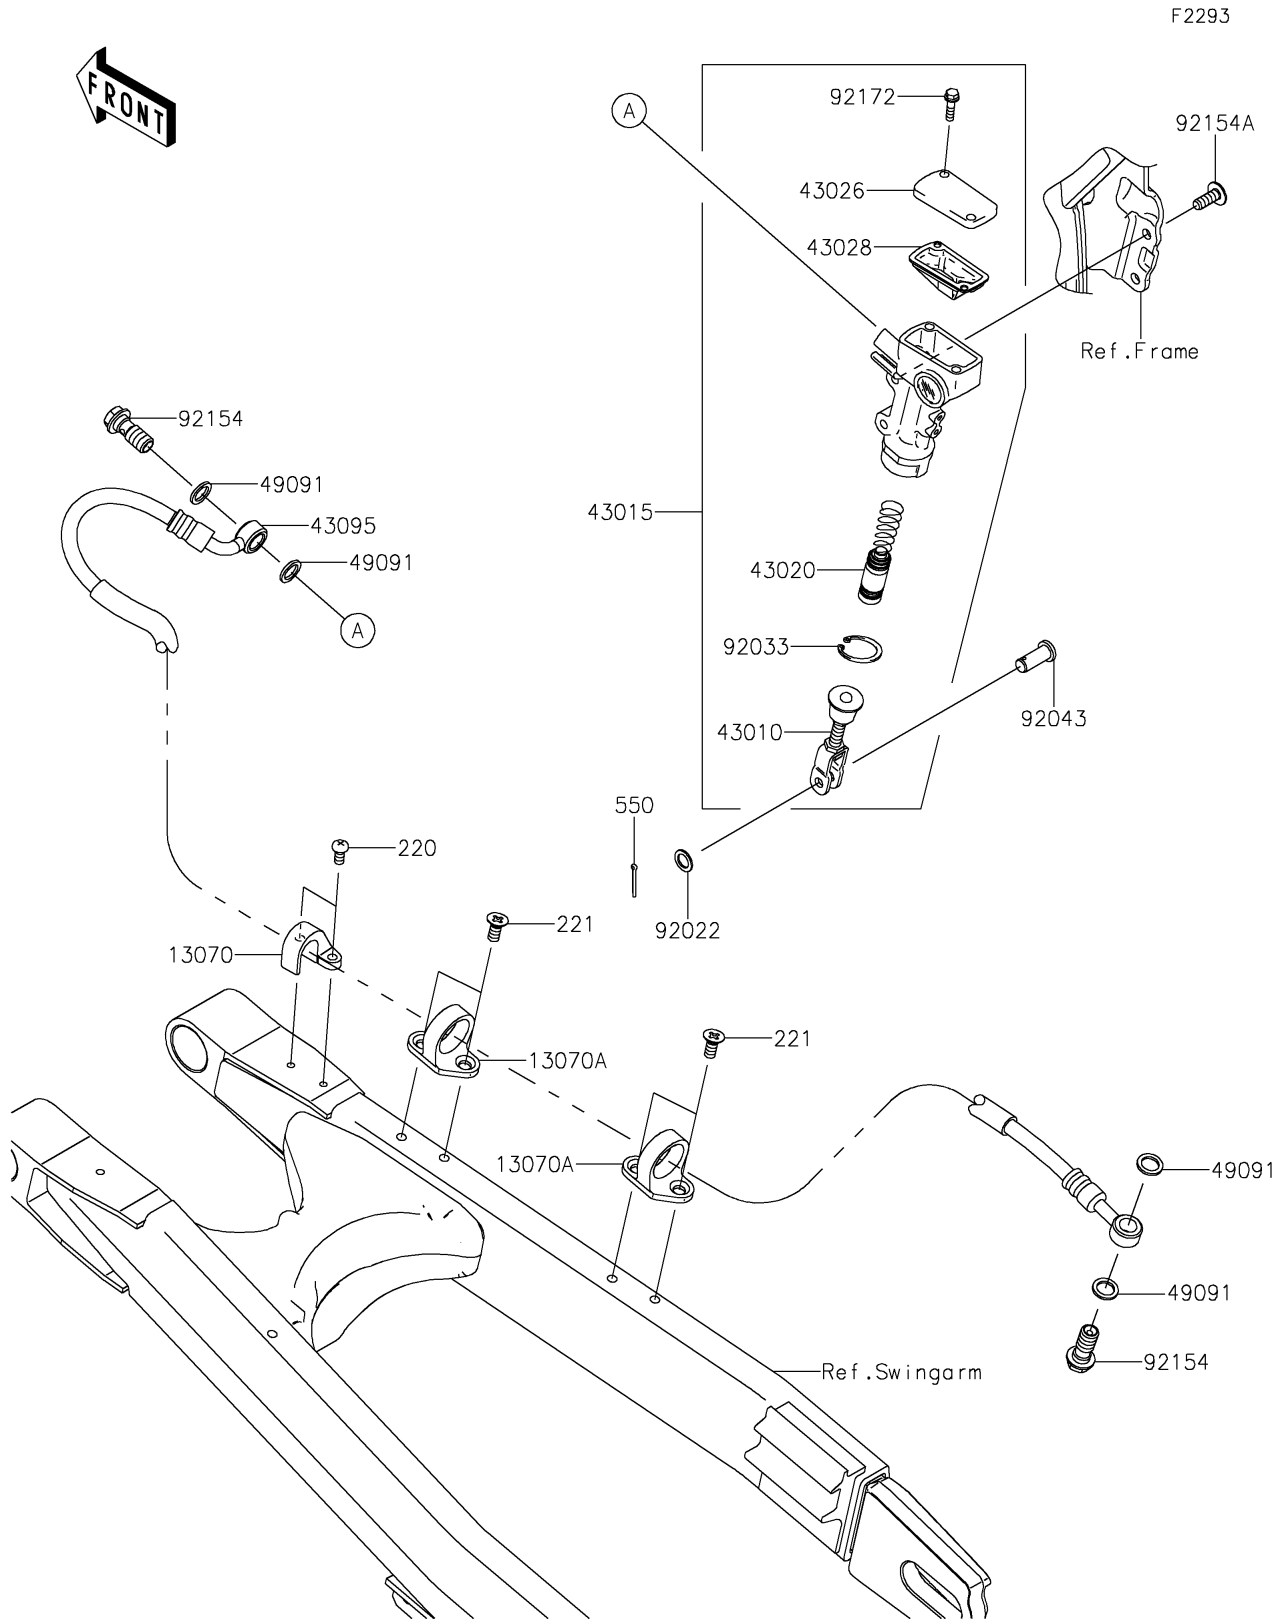

2024 KLX® 300R PARTS DIAGRAM

Rear Master Cylinder

2024 KLX®300R PARTS LIST

Rear Master Cylinder

ITEM NAME	PART NUMBER	QUANTITY
GUIDE,BRAKE HOSE (Ref # 13070)	13070-0826	1
GUIDE,HOSE (Ref # 13070A)	13070-1144	2
ROD-ASSY-BRAKE (Ref # 43010)	43010-1087	1
CYLINDER-ASSY-MASTER (Ref # 43015)	43015-0168	1
PISTON-COMP-BRAKE (Ref # 43020)	43020-1094	1
CAP-BRAKE (Ref # 43026)	43026-0023	1
DIAPHRAGM (Ref # 43028)	43028-1092	1
HOSE-BRAKE,M/CYLINDER-CALIPER (Ref # 43095)	43095-1643	1
WASHER-SEAL,10.1X14.5X1.5 (Ref # 49091)	49091-0001	4
WASHER,8.5X13X1 (Ref # 92022)	92022-1028	1
RING-SNAP,20.9X24.6X1.2 (Ref # 92033)	92033-0079	1
PIN (Ref # 92043)	92043-0004	1
BOLT,FLANGED,10X23 (Ref # 92154)	92154-0732	2
BOLT,SOCKET,6X16 (Ref # 92154A)	92154-1678	2
SCREW (Ref # 92172)	92172-1064	2
SCREW-PAN-CROS,5X10 (Ref # 220)	220AA0510	2
SCREW-CSK-CROS,6X10 (Ref # 221)	221AA0610	4
PIN-COTTER,2.0X15 (Ref # 550)	550AA2015	1