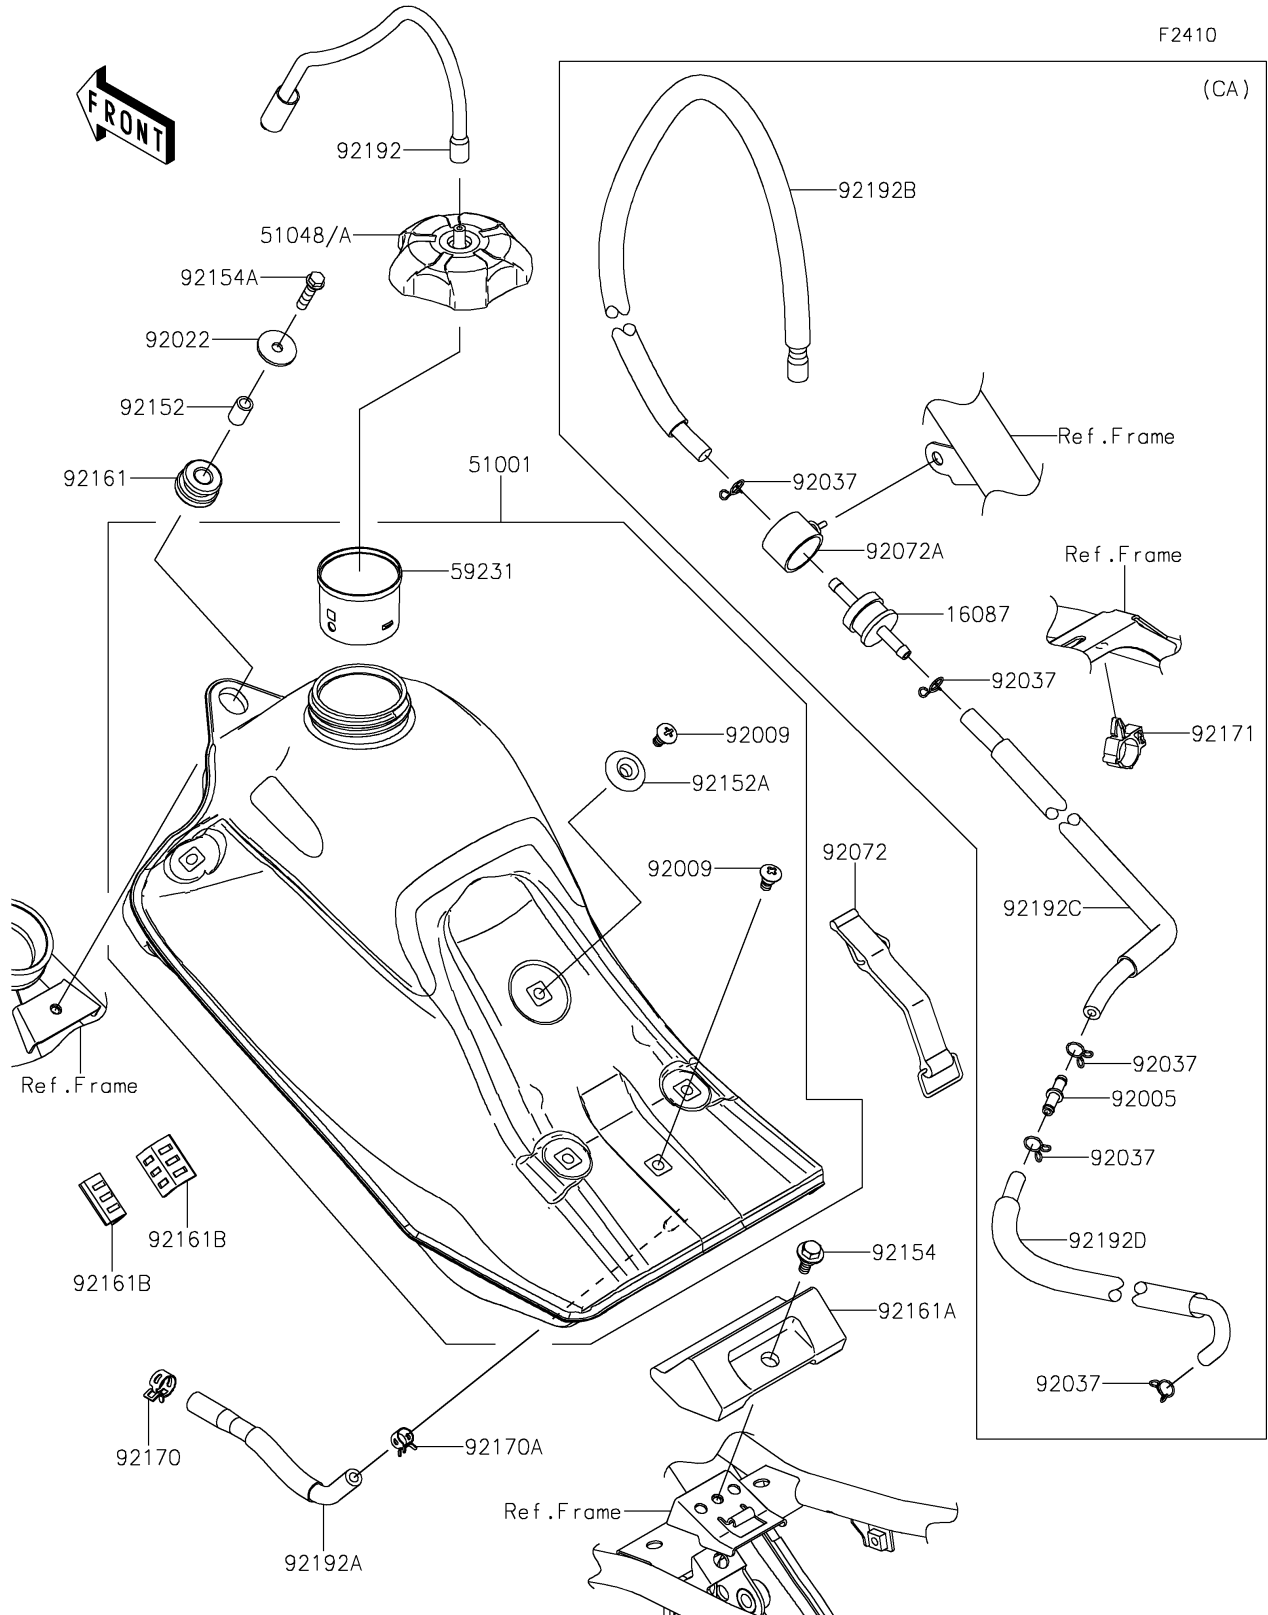

2024 KLX® 300R PARTS DIAGRAM

Fuel Tank

2024 KLX®300R PARTS LIST

Fuel Tank

ITEM NAME	PART NUMBER	QUANTITY
VALVE-CHECK (Ref # 16087)	16087-0008	1
TANK-COMP-FUEL (Ref # 51001)	51001-0887	1
CAP-ASSY-TANK (Ref # 51048)	51048-0576	1
CAP-ASSY-TANK (Ref # 51048A)	51048-0593	1
FILLER (Ref # 59231)	59231-0745	1
FITTING (Ref # 92005)	92005-0721	1
SCREW,6MM (Ref # 92009)	92009-1971	2
WASHER,6.5X24X2 (Ref # 92022)	92022-1690	1
CLAMP (Ref # 92037)	92037-1712	5
BAND,FUEL TANK (Ref # 92072)	92072-0835	1
BAND (Ref # 92072A)	92072-1438	1
COLLAR,6.8X10X16 (Ref # 92152)	92152-1552	1
COLLAR (Ref # 92152A)	92152-2589	1
BOLT,FLANGED,6X16 (Ref # 92154)	92154-0385	1
BOLT,FLANGED,6X25 (Ref # 92154A)	92154-0520	1
DAMPER,FUEL TANK,FR (Ref # 92161)	92161-1914	1
DAMPER (Ref # 92161A)	92161-2199	1
DAMPER (Ref # 92161B)	92161-2220	2
CLAMP (Ref # 92170)	92170-1492	1
CLAMP (Ref # 92170A)	92170-1493	1
CLAMP,BRAKE HOSE (Ref # 92171)	92171-0316	1
TUBE (Ref # 92192)	92192-0161	1
TUBE,FUEL TANK-FUEL PUMP (Ref # 92192A)	92192-1960	1
TUBE,TANK CAP-CHECK VALVE (Ref # 92192B)	92192-1966	1
TUBE,VALVE-FITTING (Ref # 92192C)	92192-1967	1
TUBE,FITTING-CANISTER (Ref # 92192D)	92192-1968	1