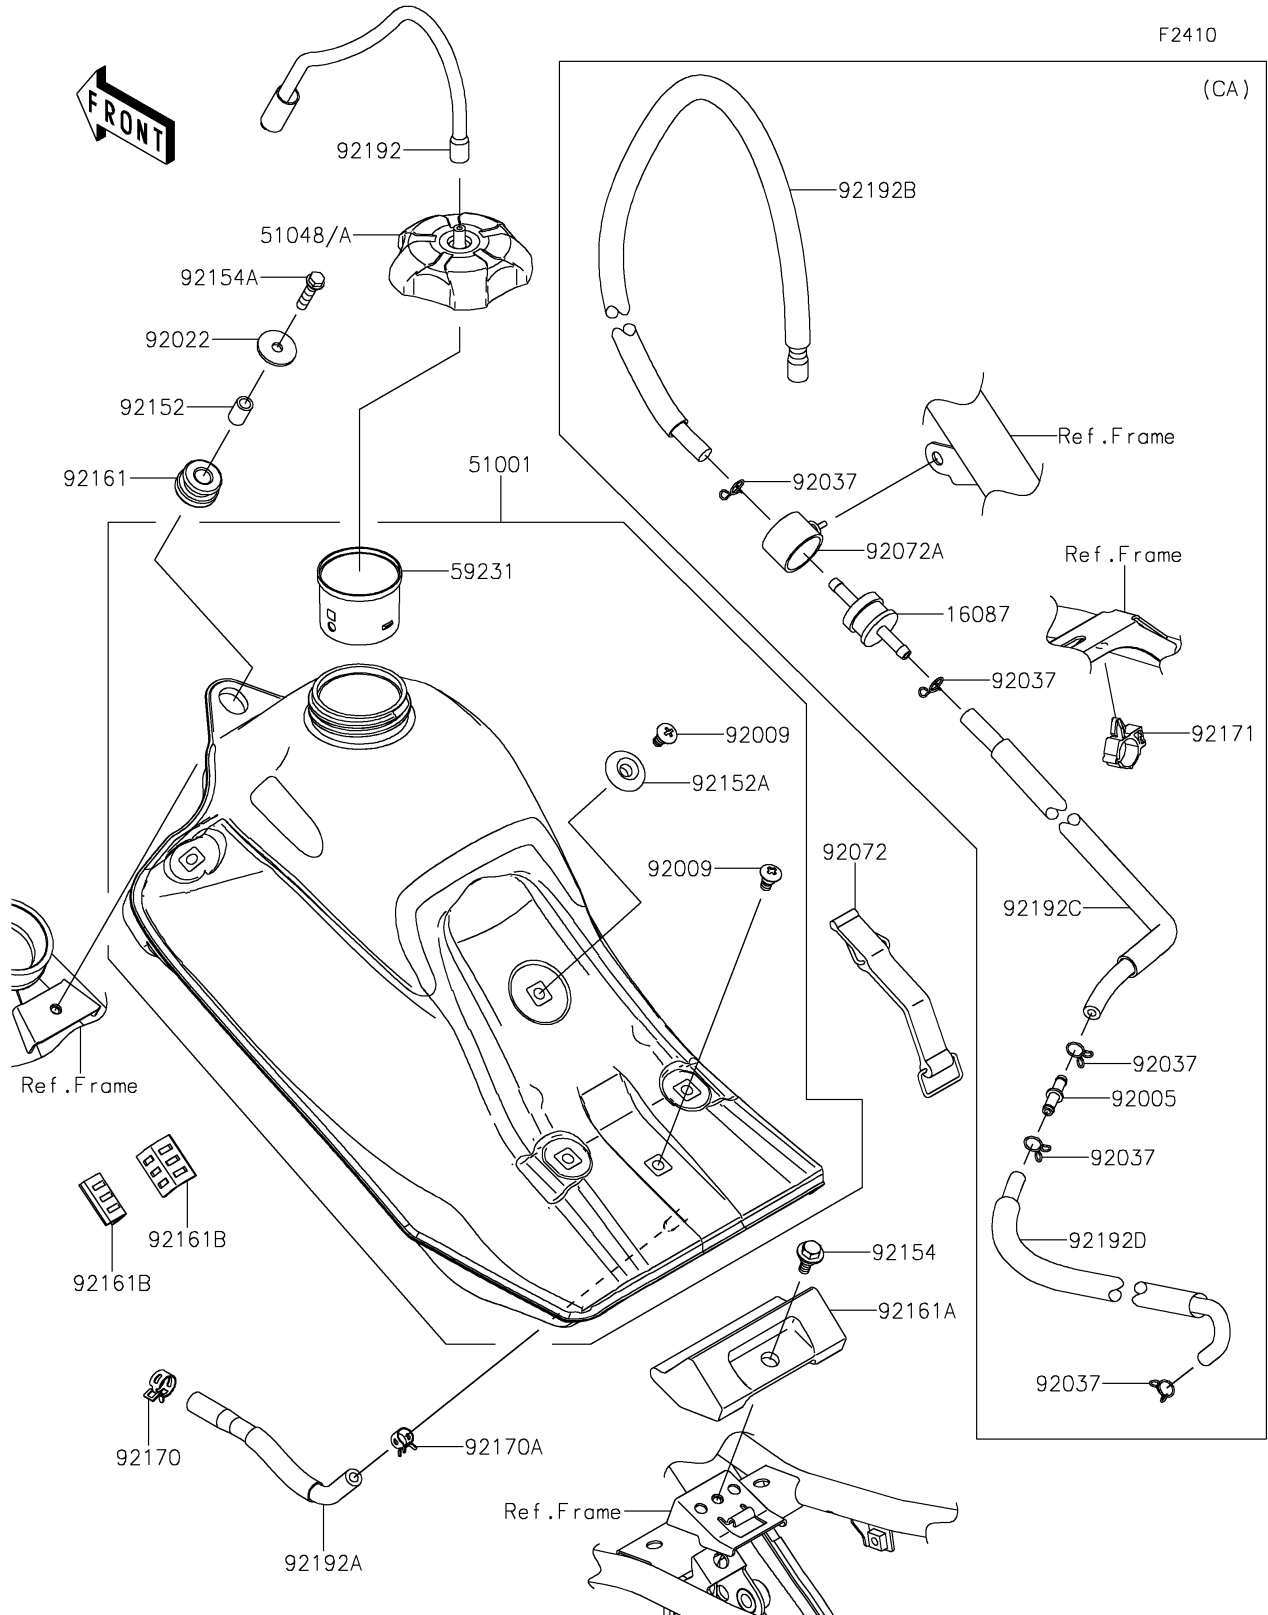

2025 KLX300R PARTS DIAGRAM

Fuel Tank

2025 KLX300R PARTS LIST

Fuel Tank

ITEM NAME	PART NUMBER	QUANTITY
VALVE-CHECK (Ref # 16087)	16087-0008	1
TANK-COMP-FUEL (Ref # 51001)	51001-0887	1
CAP-ASSY-TANK (Ref # 51048)	51048-0576	1
CAP-ASSY-TANK (Ref # 51048A)	51048-0593	1
FILLER (Ref # 59231)	59231-0745	1
FITTING (Ref # 92005)	92005-0721	1
SCREW,6MM (Ref # 92009)	92009-1971	2
WASHER,6.5X24X2 (Ref # 92022)	92022-1690	1
CLAMP (Ref # 92037)	92037-1712	5
BAND,FUEL TANK (Ref # 92072)	92072-0835	1
BAND (Ref # 92072A)	92072-1438	1
COLLAR,6.8X10X16 (Ref # 92152)	92152-1552	1
COLLAR (Ref # 92152A)	92152-2589	1
BOLT,FLANGED,6X16 (Ref # 92154)	92154-0385	1
BOLT,FLANGED,6X25 (Ref # 92154A)	92154-0520	1
DAMPER,FUEL TANK,FR (Ref # 92161)	92161-1914	1
DAMPER (Ref # 92161A)	92161-2199	1
DAMPER (Ref # 92161B)	92161-2220	2
CLAMP (Ref # 92170)	92170-1492	1
CLAMP (Ref # 92170A)	92170-1493	1
CLAMP,BRAKE HOSE (Ref # 92171)	92171-0316	1
TUBE (Ref # 92192)	92192-0161	1
TUBE,FUEL TANK-FUEL PUMP (Ref # 92192A)	92192-1960	1
TUBE,TANK CAP-CHECK VALVE (Ref # 92192B)	92192-1966	1
TUBE,VALVE-FITTING (Ref # 92192C)	92192-1967	1
TUBE,FITTING-CANISTER (Ref # 92192D)	92192-1968	1