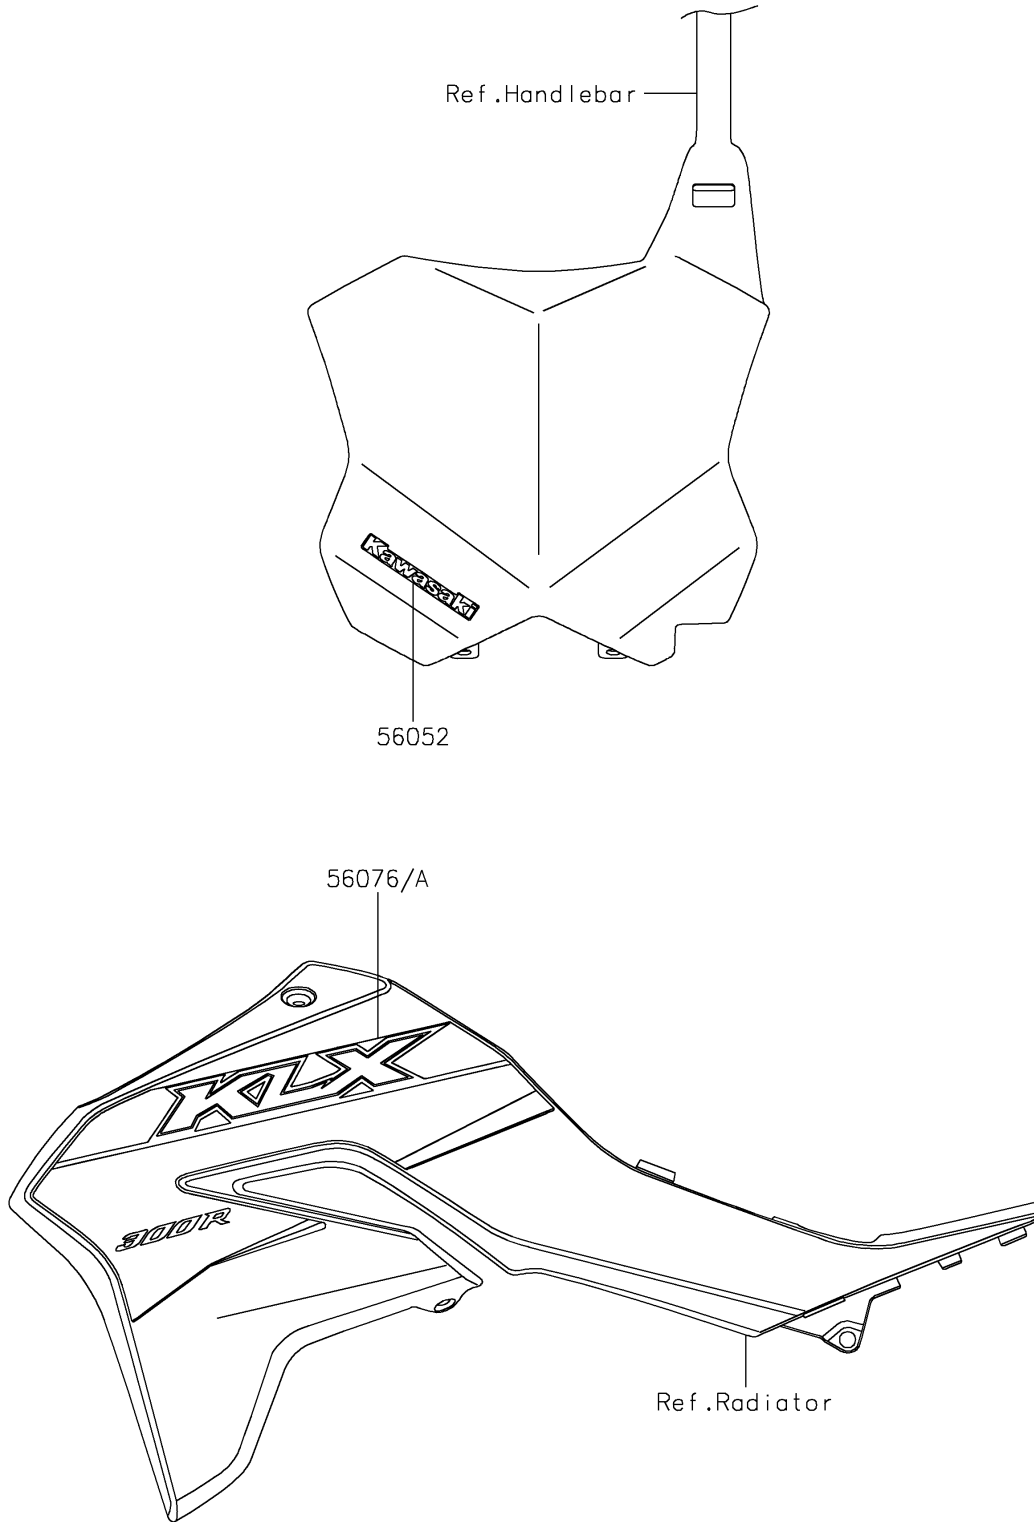

2023 KLX[®]300R PARTS DIAGRAM

Decals(Green)(CPFNN/GPFNL)

F2861

2023 KLX®300R PARTS LIST

Decals(Green)(CPFNN/CPFNL)

ITEM NAME	PART NUMBER	QUANTITY
MARK,KAWASAKI (Ref # 56052)	56052-0031	1
PATTERN,SHROUD,LH (Ref # 56076)	56076-4398	1
PATTERN,SHROUD,RH (Ref # 56076A)	56076-4399	1