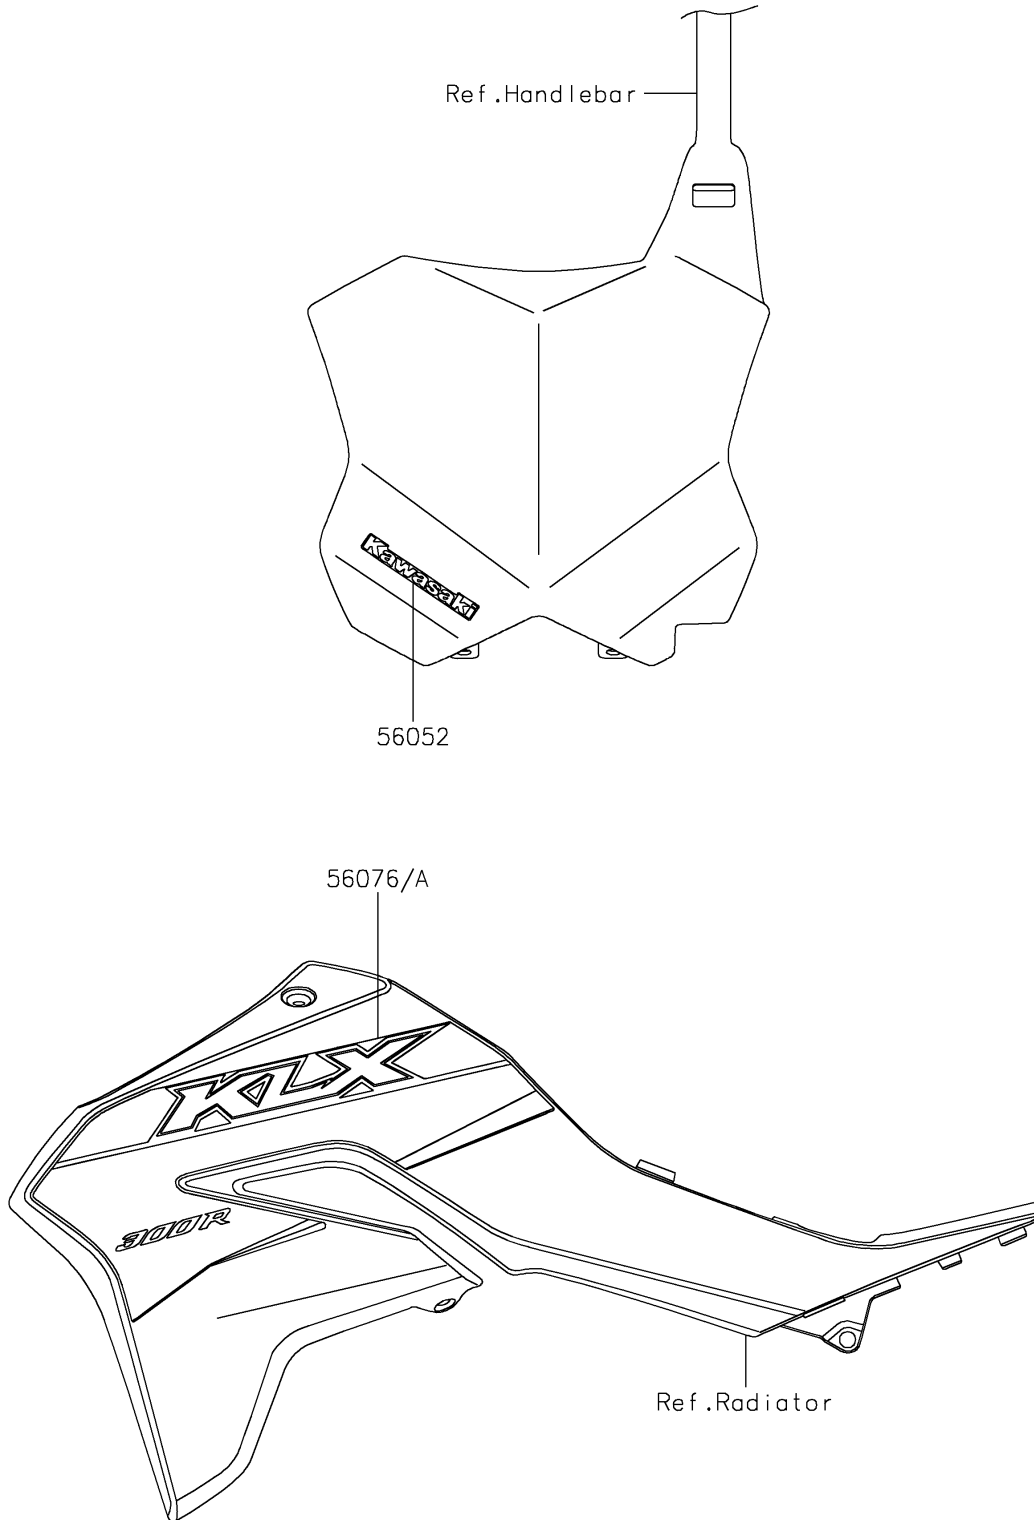

2024 KLX®300R PARTS DIAGRAM

Decals(Green)(CPFNN/GPFNL)

F2861

2024 KLX®300R PARTS LIST

Decals(Green)(CPFNN/CPFNL)

ITEM NAME	PART NUMBER	QUANTITY
MARK,KAWASAKI (Ref # 56052)	56052-0031	1
PATTERN,SHROUD,LH (Ref # 56076)	56076-4398	1
PATTERN,SHROUD,RH (Ref # 56076A)	56076-4399	1