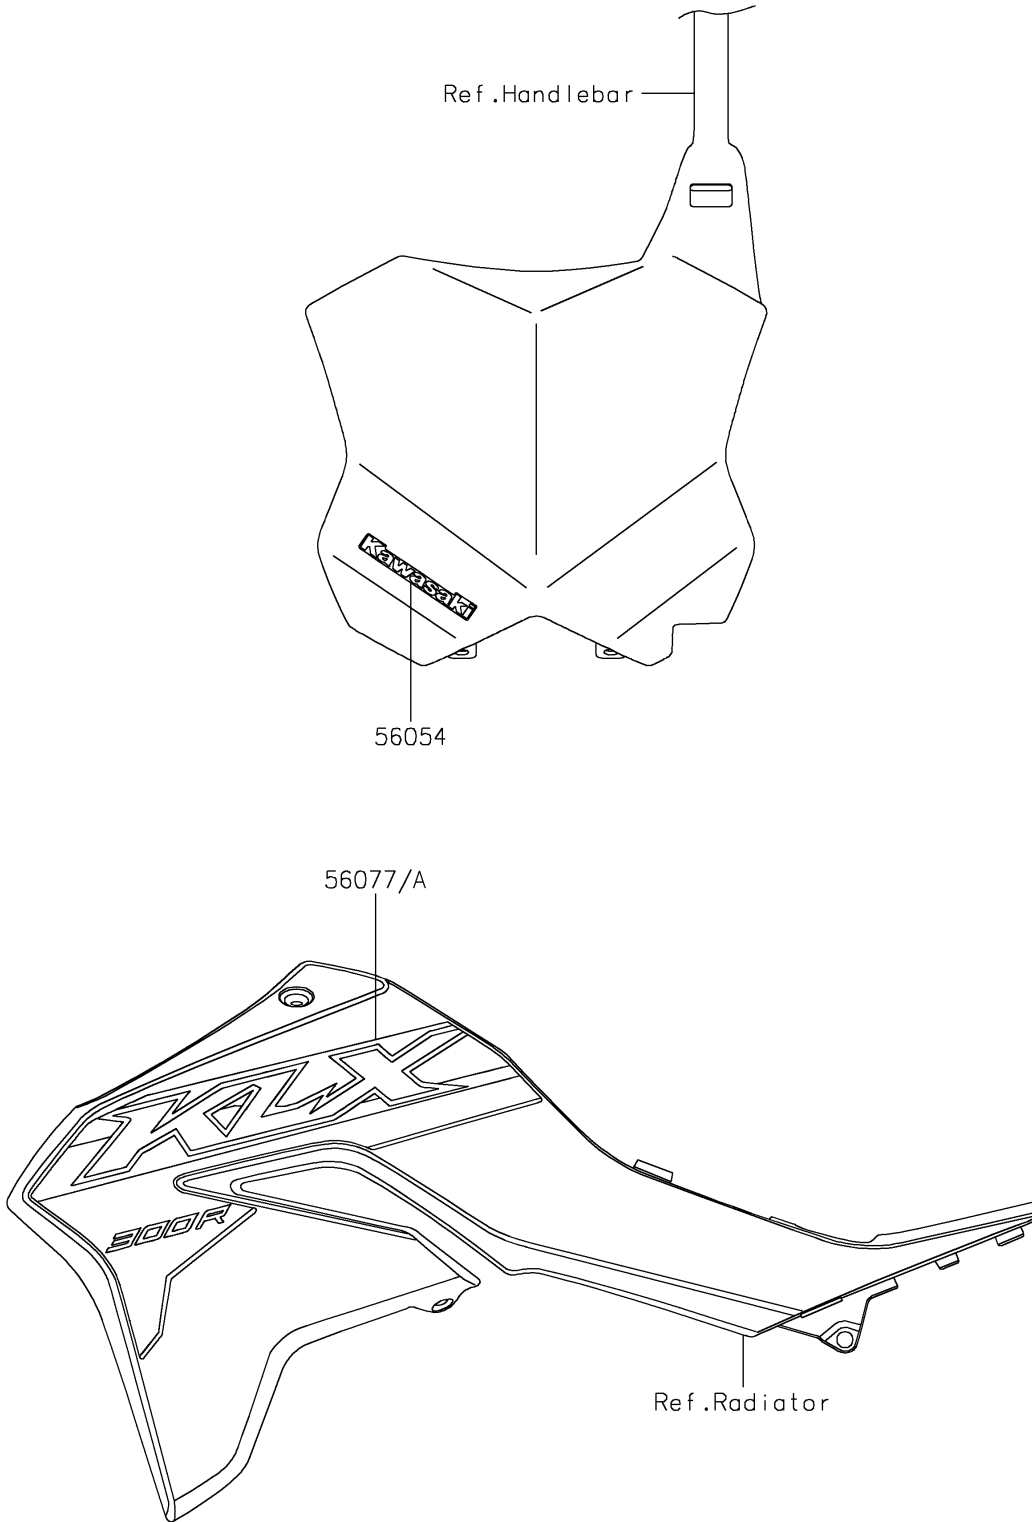

2024 KLX®300R PARTS DIAGRAM

Decals(Gray)(CRFNN/CRFNL)

F2861A

2024 KLX®300R PARTS LIST

Decals(Gray)(CRFNN/CRFNL)

ITEM NAME	PART NUMBER	QUANTITY
MARK,KAWASAKI (Ref # 56054)	56054-4052	1
PATTERN,SHROUD,LH (Ref # 56077)	56077-0680	1
PATTERN,SHROUD,RH (Ref # 56077A)	56077-0681	1