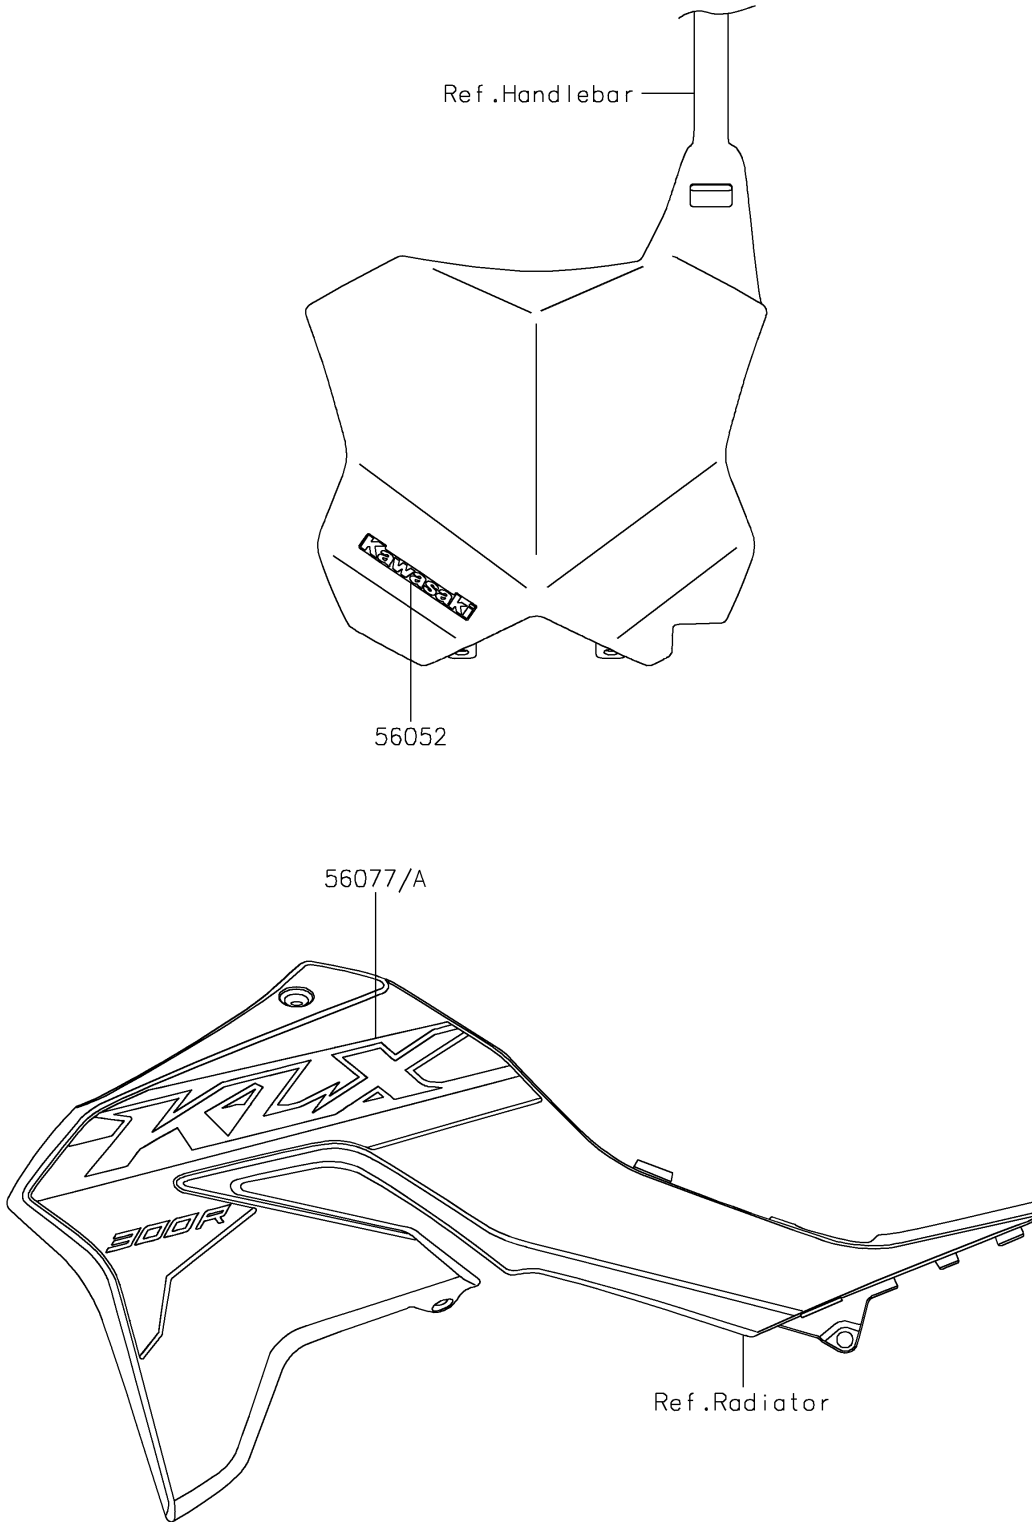

# 2024 KLX®300R PARTS DIAGRAM

Decals(Green)(CRFNN/CRFNL)

F2861B

## 2024 KLX®300R PARTS LIST

Decals(Green)(CRFNN/CRFNL)

ITEM NAME	PART NUMBER	QUANTITY
MARK,KAWASAKI (Ref # 56052)	56052-0031	1
PATTERN,SHROUD,LH (Ref # 56077)	56077-0678	1
PATTERN,SHROUD,RH (Ref # 56077A)	56077-0679	1