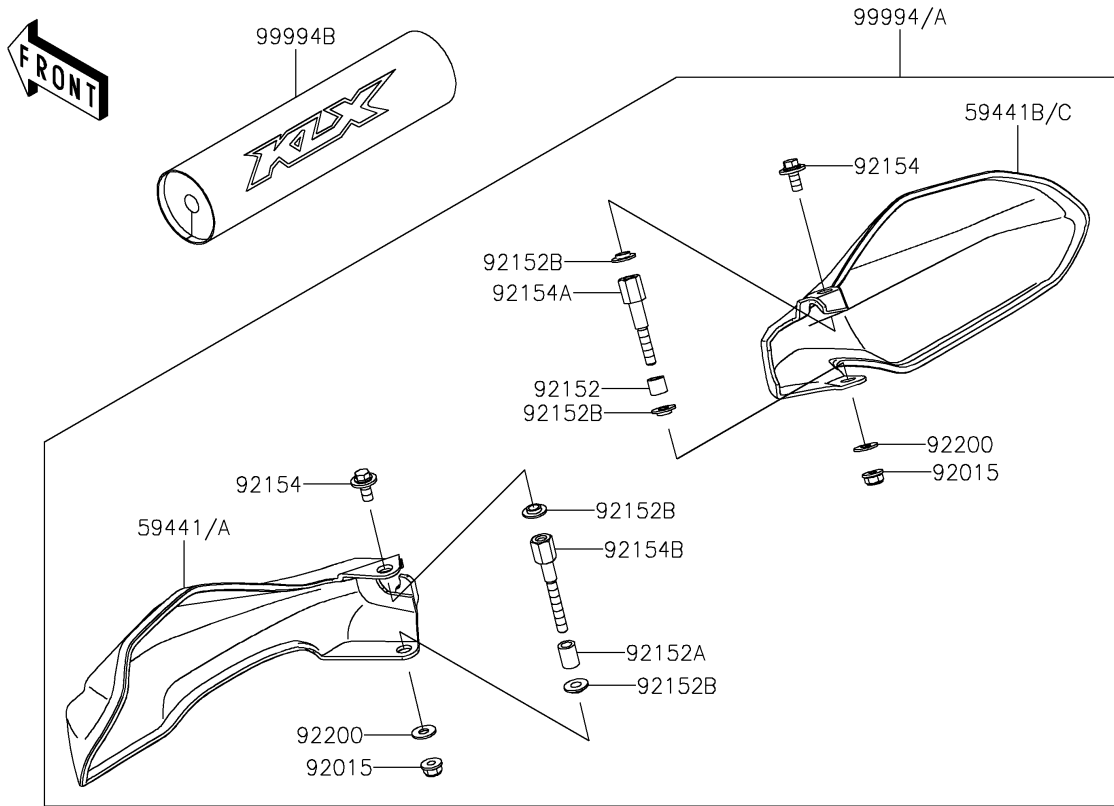

# 2023 KLX®300R PARTS DIAGRAM

Accessory

F2910

## 2023 KLX®300R PARTS LIST

### Accessory

ITEM NAME	PART NUMBER	QUANTITY
HOLDER-HANDLE,UPP,FAT BAR,BLK (Ref # 46012)	46012-0020-18R	2
HOLDER-HANDLE,LWR,FAT BAR,BLK (Ref # 46012A)	46012-0413-18R	2
COVER-HANDLE,LH,EBONY (Ref # 59441)	59441-0047-68L	1
COVER-HANDLE,RH,EBONY (Ref # 59441B)	59441-0048-68L	1
NUT,LOCK,FLANGED,6MM (Ref # 92015)	92015-1603	2
COLLAR,6.5X10.5X9.3 (Ref # 92152)	92152-1992	1
COLLAR,6.5X10.5X14 (Ref # 92152A)	92152-2302	1
COLLAR,6.5X15X3.4 (Ref # 92152B)	92152-2314	4
BOLT,FLANGED,6X14 (Ref # 92154)	92154-1231	2
BOLT (Ref # 92154A)	92154-1670	1
BOLT (Ref # 92154B)	92154-3974	1
WASHER,6.2X15X1.2 (Ref # 92200)	92200-1762	2
HAND COVER,EBONY (Ref # 99994)	99994-1272-68L	1
HANDLE-BAR PAD (Ref # 99994B)	99994-1274	1
FAT TYPE HANDLE BAR,P.SILVER (Ref # 99994C)	99994-1471-458	1
BOLT-FLANGED-SMALL,8X35 (Ref # 132)	132BA0835	4