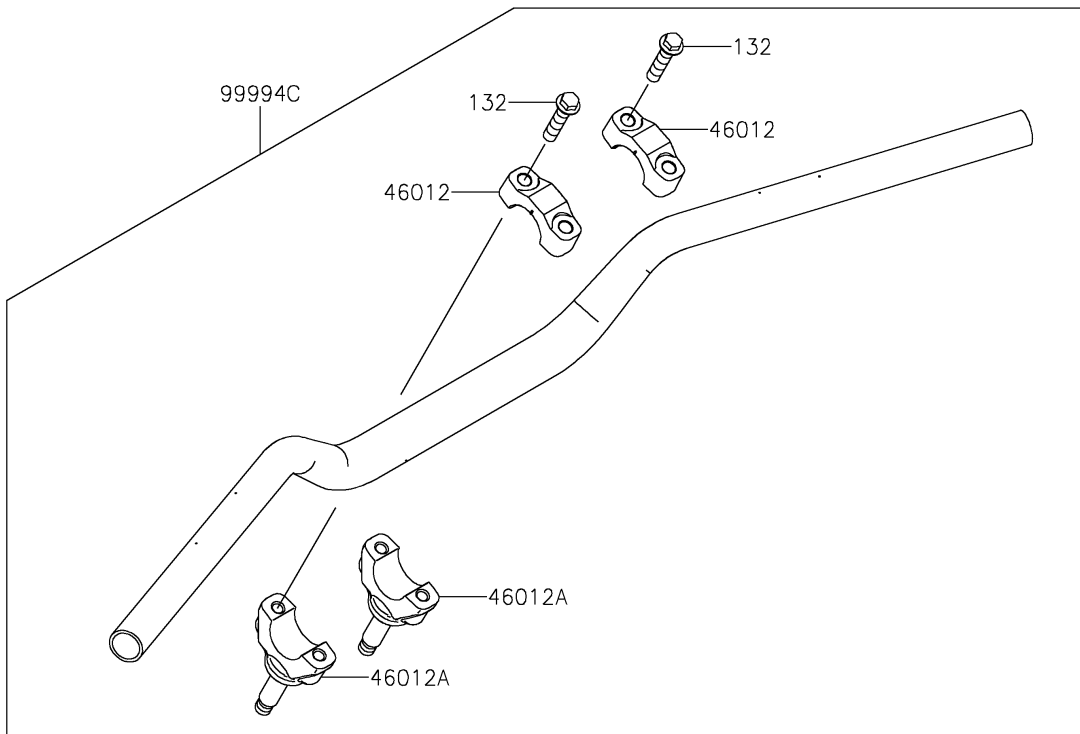

# 2023 KLX®300R PARTS DIAGRAM

Accessory

F2910

## 2023 KLX®300R PARTS LIST

### Accessory

ITEM NAME	PART NUMBER	QUANTITY
HOLDER-HANDLE,UPP,FAT BAR,BLK (Ref # 46012)	46012-0020-18R	2
HOLDER-HANDLE,LWR,FAT BAR,BLK (Ref # 46012A)	46012-0413-18R	2
COVER-HANDLE,LH,EBONY (Ref # 59441)	59441-0047-68L	1
COVER-HANDLE,RH,EBONY (Ref # 59441B)	59441-0048-68L	1
NUT,LOCK,FLANGED,6MM (Ref # 92015)	92015-1603	2
COLLAR,6.5X10.5X9.3 (Ref # 92152)	92152-1992	1
COLLAR,6.5X10.5X14 (Ref # 92152A)	92152-2302	1
COLLAR,6.5X15X3.4 (Ref # 92152B)	92152-2314	4
BOLT,FLANGED,6X14 (Ref # 92154)	92154-1231	2
BOLT (Ref # 92154A)	92154-1670	1
BOLT (Ref # 92154B)	92154-3974	1
WASHER,6.2X15X1.2 (Ref # 92200)	92200-1762	2
HAND COVER,EBONY (Ref # 99994)	99994-1272-68L	1
HANDLE-BAR PAD (Ref # 99994B)	99994-1274	1
FAT TYPE HANDLE BAR,P.SILVER (Ref # 99994C)	99994-1471-458	1
BOLT-FLANGED-SMALL,8X35 (Ref # 132)	132BA0835	4