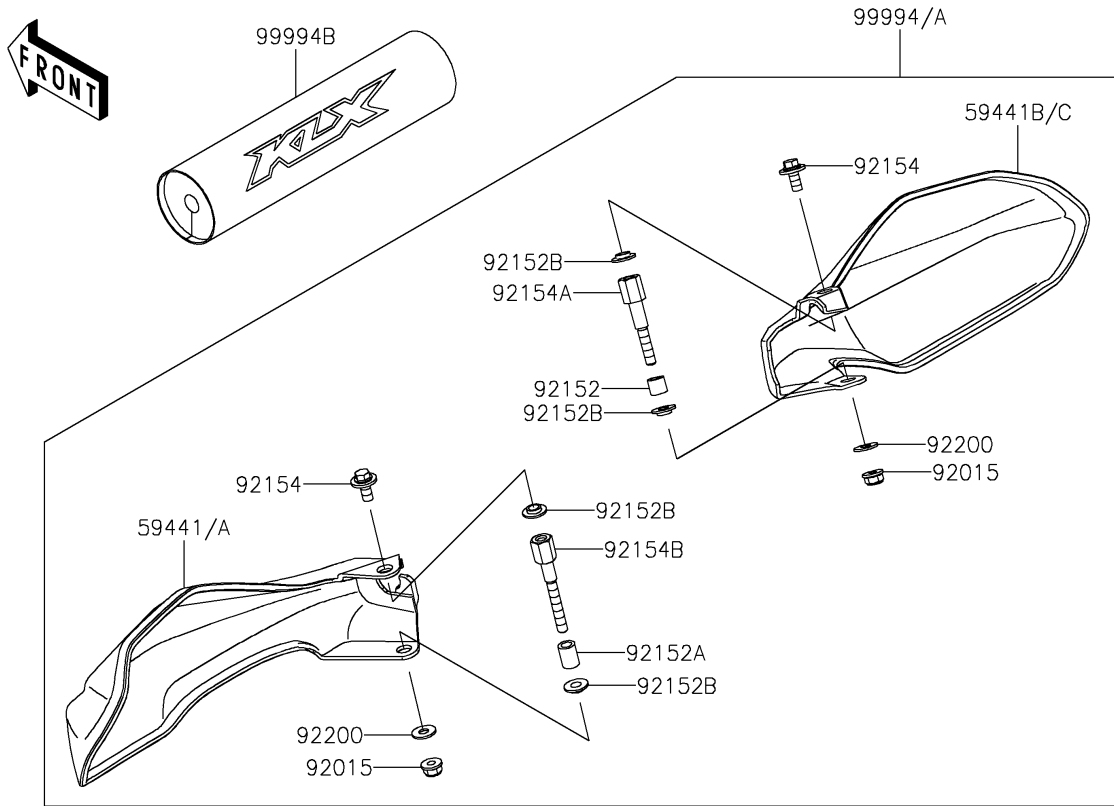

# 2024 KLX®300R PARTS DIAGRAM

Accessory

F2910

## 2024 KLX®300R PARTS LIST

### Accessory

ITEM NAME	PART NUMBER	QUANTITY
HOLDER-HANDLE,UPP,FAT BAR,BLK (Ref # 46012)	46012-0020-18R	2
HOLDER-HANDLE,LWR,FAT BAR,BLK (Ref # 46012A)	46012-0413-18R	2
COVER-HANDLE,LH,EBONY (Ref # 59441)	59441-0047-68L	1
COVER-HANDLE,RH,EBONY (Ref # 59441B)	59441-0048-68L	1
NUT,LOCK,FLANGED,6MM (Ref # 92015)	92015-1603	2
COLLAR,6.5X10.5X9.3 (Ref # 92152)	92152-1992	1
COLLAR,6.5X10.5X14 (Ref # 92152A)	92152-2302	1
COLLAR,6.5X15X3.4 (Ref # 92152B)	92152-2314	4
BOLT,FLANGED,6X14 (Ref # 92154)	92154-1231	2
BOLT (Ref # 92154A)	92154-1670	1
BOLT (Ref # 92154B)	92154-3974	1
WASHER,6.2X15X1.2 (Ref # 92200)	92200-1762	2
HAND COVER,EBONY (Ref # 99994)	99994-1272-68L	1
HANDLE-BAR PAD (Ref # 99994B)	99994-1274	1
FAT TYPE HANDLE BAR,P.SILVER (Ref # 99994C)	99994-1471-458	1
BOLT-FLANGED-SMALL,8X35 (Ref # 132)	132BA0835	4