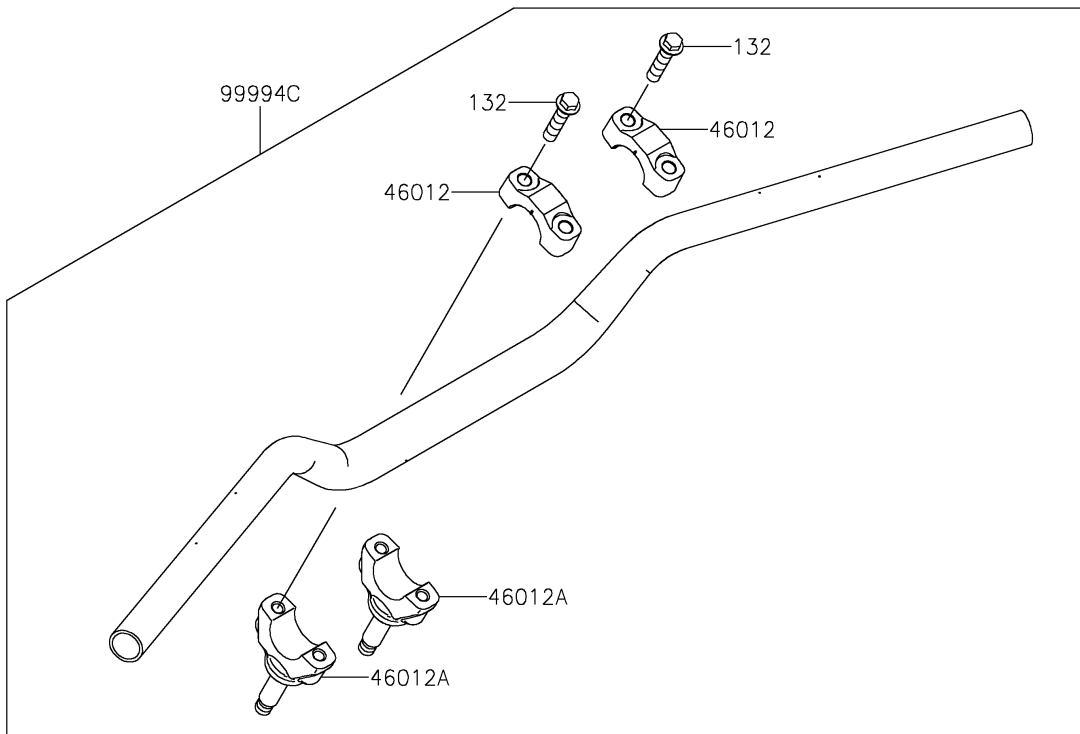

# 2024 KLX®300R PARTS DIAGRAM

Accessory

F2910

## 2024 KLX®300R PARTS LIST

### Accessory

ITEM NAME	PART NUMBER	QUANTITY
HOLDER-HANDLE,UPP,FAT BAR,BLK (Ref # 46012)	46012-0020-18R	2
HOLDER-HANDLE,LWR,FAT BAR,BLK (Ref # 46012A)	46012-0413-18R	2
COVER-HANDLE,LH,EBONY (Ref # 59441)	59441-0047-68L	1
COVER-HANDLE,RH,EBONY (Ref # 59441B)	59441-0048-68L	1
NUT,LOCK,FLANGED,6MM (Ref # 92015)	92015-1603	2
COLLAR,6.5X10.5X9.3 (Ref # 92152)	92152-1992	1
COLLAR,6.5X10.5X14 (Ref # 92152A)	92152-2302	1
COLLAR,6.5X15X3.4 (Ref # 92152B)	92152-2314	4
BOLT,FLANGED,6X14 (Ref # 92154)	92154-1231	2
BOLT (Ref # 92154A)	92154-1670	1
BOLT (Ref # 92154B)	92154-3974	1
WASHER,6.2X15X1.2 (Ref # 92200)	92200-1762	2
HAND COVER,EBONY (Ref # 99994)	99994-1272-68L	1
HANDLE-BAR PAD (Ref # 99994B)	99994-1274	1
FAT TYPE HANDLE BAR,P.SILVER (Ref # 99994C)	99994-1471-458	1
BOLT-FLANGED-SMALL,8X35 (Ref # 132)	132BA0835	4