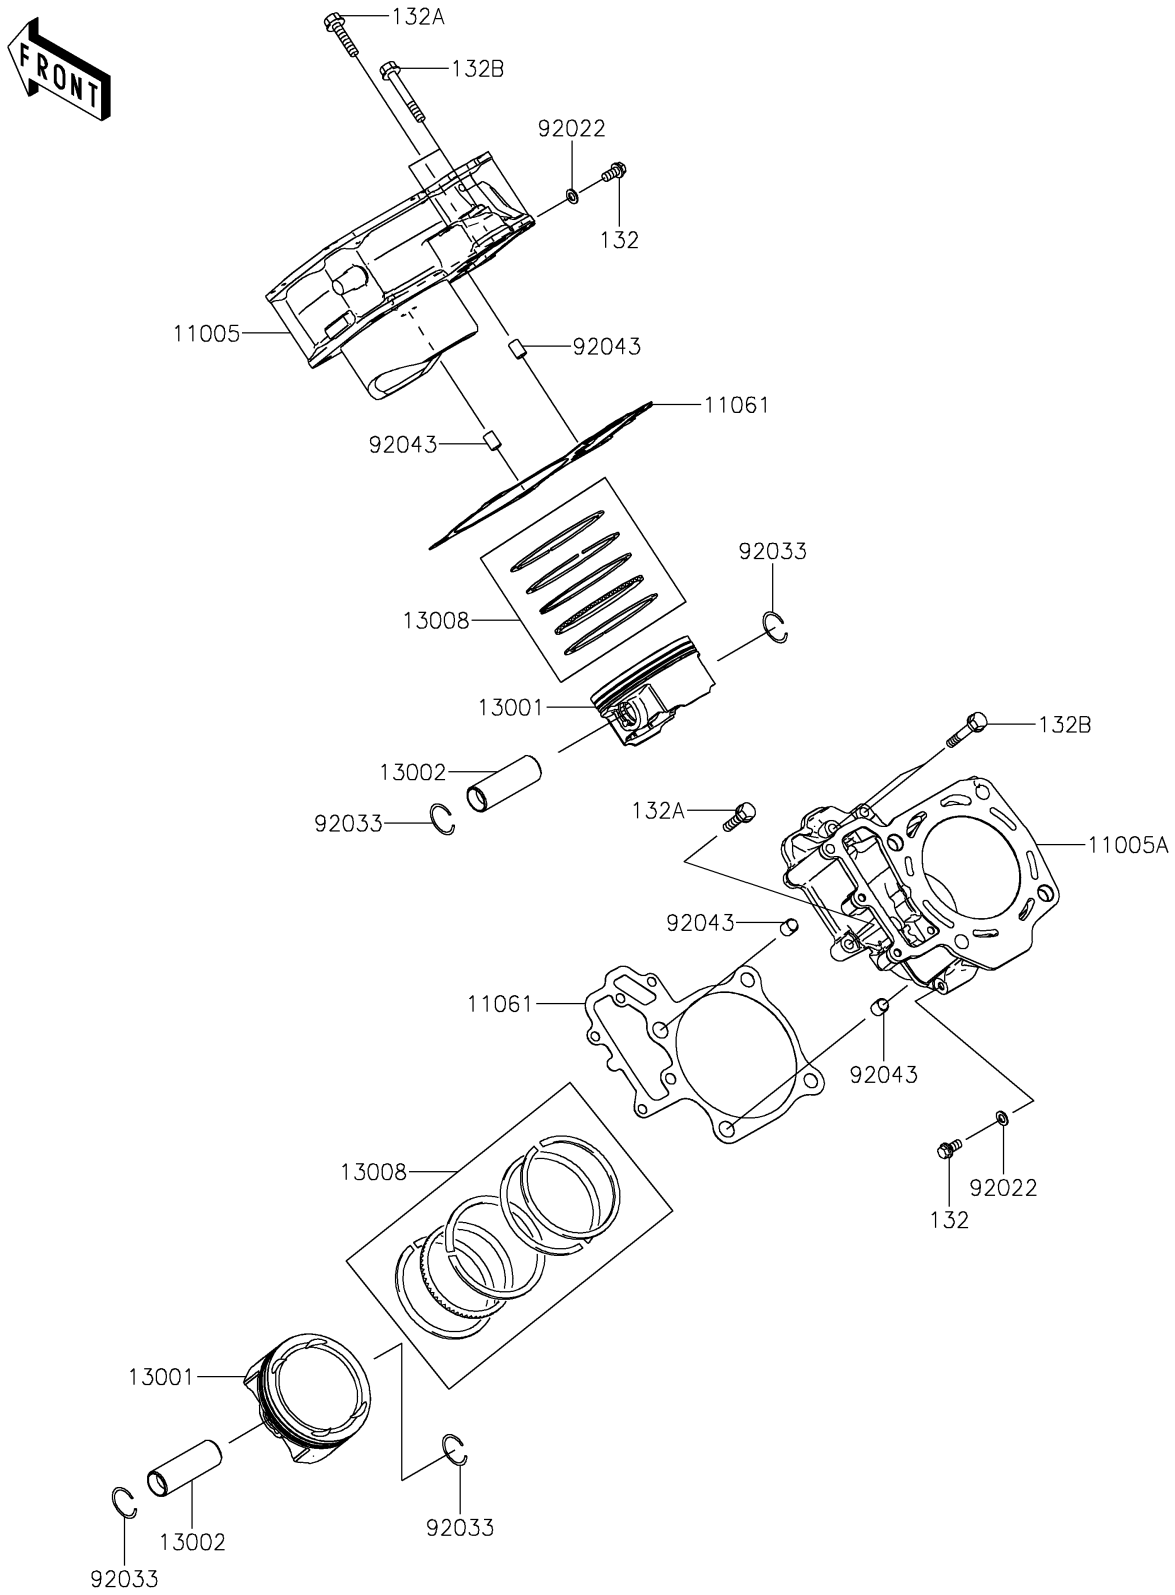

# 2023 TERYX4™ S SPECIAL EDITION PARTS DIAGRAM

Cylinder/Piston(s)

E1120

### Cylinder/Piston(s)

ITEM NAME	PART NUMBER	QUANTITY
CYLINDER-ENGINE,FR (Ref # 11005)	11005-0628	1
CYLINDER-ENGINE,RR (Ref # 11005A)	11005-0629	1
GASKET,CYLINDER BASE (Ref # 11061)	11061-0730	2
PISTON-ENGINE (Ref # 13001)	13001-0740	2
PIN-PISTON (Ref # 13002)	13002-0711	2
RING-SET-PISTON (Ref # 13008)	13008-0042	2
WASHER,6.2X11X1 (Ref # 92022)	92022-304	2
RING-SNAP (Ref # 92033)	92033-1207	4
PIN,10.1X12X14 (Ref # 92043)	92043-4009	4
BOLT-FLANGED-SMALL,6X12 (Ref # 132)	132BA0612	2
BOLT-FLANGED-SMALL,6X30 (Ref # 132A)	132BA0630	2
BOLT-FLANGED-SMALL,6X40 (Ref # 132B)	132BA0640	4