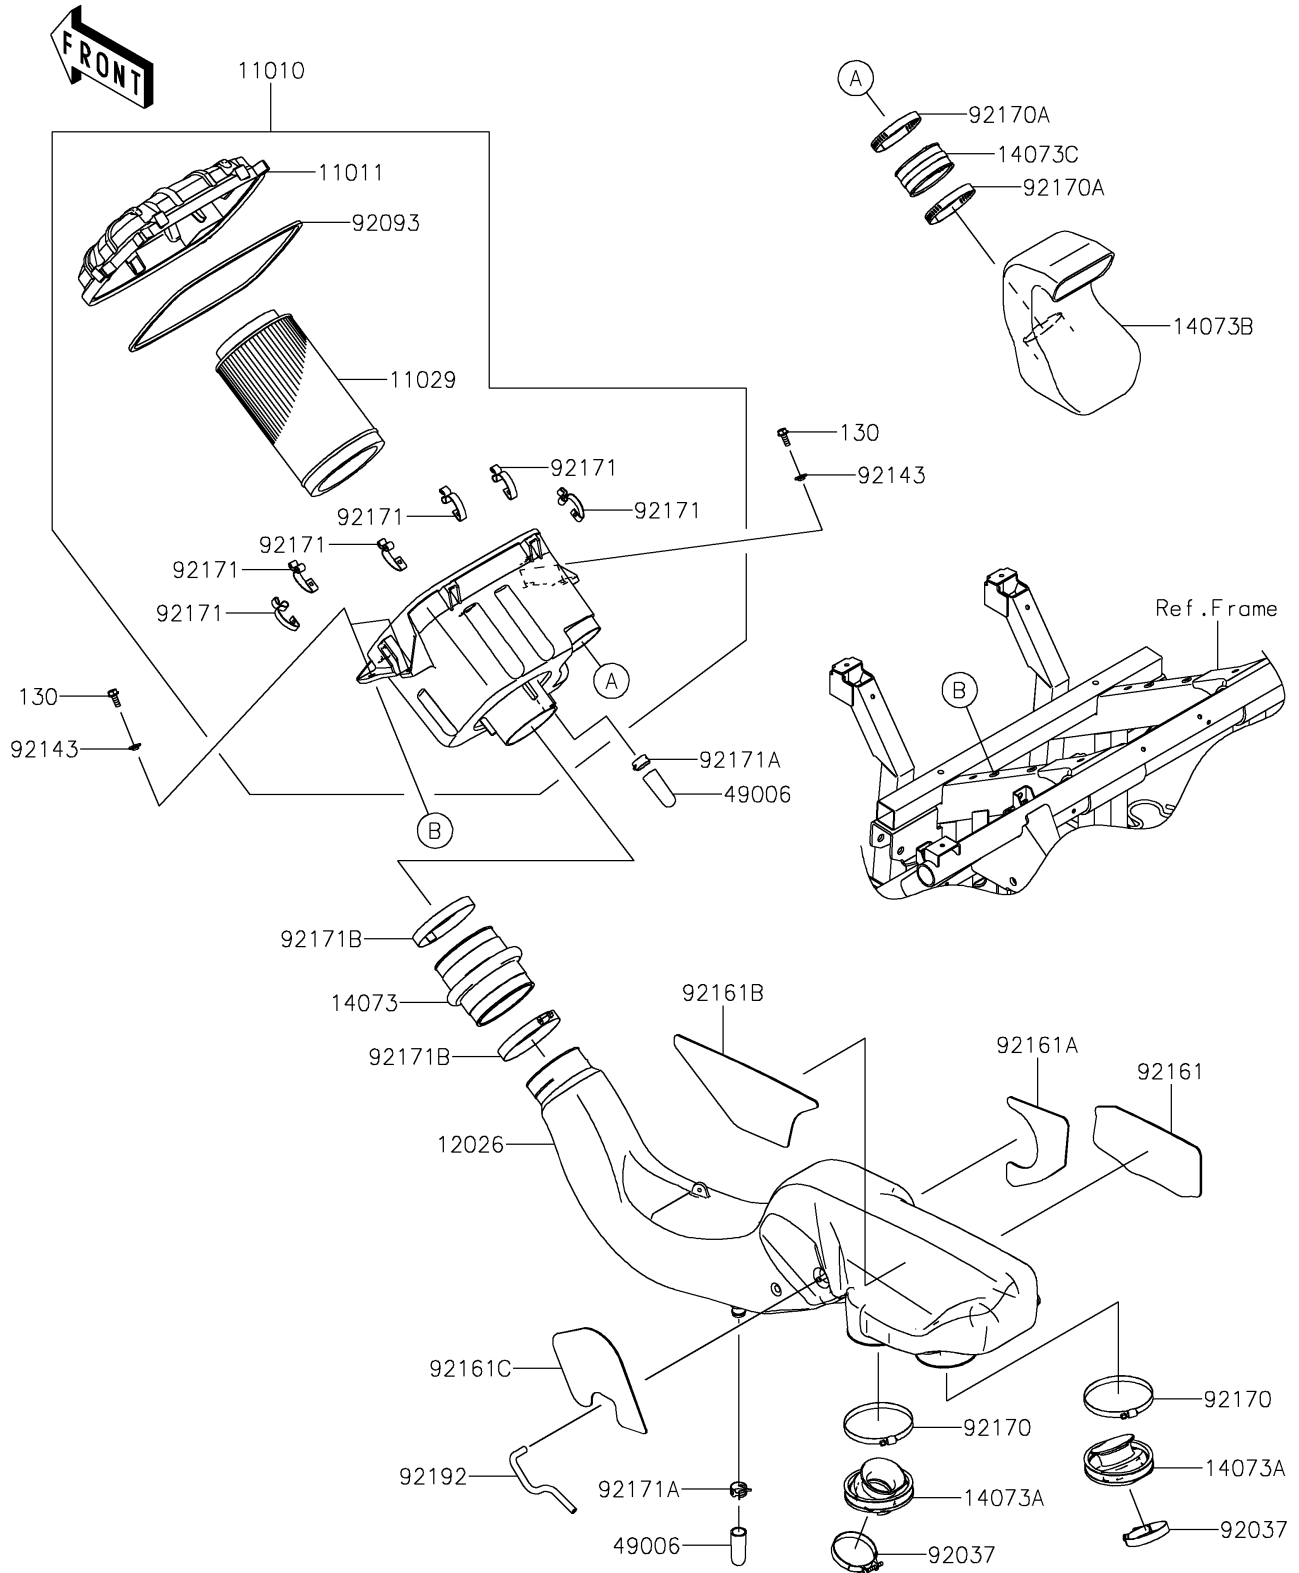

# 2024 TERYX4™ S SE PARTS DIAGRAM

Air Cleaner

E1130

## 2024 TERYX4™ S SE PARTS LIST

### Air Cleaner

ITEM NAME	PART NUMBER	QUANTITY
FILTER-ASSY-AIR (Ref # 11010)	11010-0777	1
CASE-AIR FILTER (Ref # 11011)	11011-0784	1
ELEMENT-ASSY-AIR FILTER (Ref # 11029)	11029-0025	1
CHAMBER (Ref # 12026)	12026-0016	1
DUCT,JOINT,A/C SIDE (Ref # 14073)	14073-0757	1
DUCT,THROTTLE-CHAMBER (Ref # 14073A)	14073-0758	2
DUCT,INTAKE (Ref # 14073B)	14073-0767	1
DUCT,JOINT (Ref # 14073C)	14073-1775	1
BOOT (Ref # 49006)	49006-1351	2
CLAMP (Ref # 92037)	92037-1523	2
SEAL (Ref # 92093)	92093-0585	1
COLLAR (Ref # 92143)	92143-1087	4
DAMPER,CHAMBER,RH,RR (Ref # 92161)	92161-1518	1
DAMPER,CHAMBER,RH,FR (Ref # 92161A)	92161-1519	1
DAMPER,CHAMBER,LH,RR (Ref # 92161B)	92161-1520	1
DAMPER,CHAMBER,LH,FR (Ref # 92161C)	92161-1521	1
CLAMP (Ref # 92170)	92170-1676	2
CLAMP (Ref # 92170A)	92170-1764	2
CLAMP (Ref # 92171)	92171-0225	6
CLAMP (Ref # 92171A)	92171-1277	2
CLAMP (Ref # 92171B)	92171-3716	2
TUBE,4X8X143 (Ref # 92192)	92192-1230	1
BOLT-FLANGED,6X16 (Ref # 130)	130AA0616	4