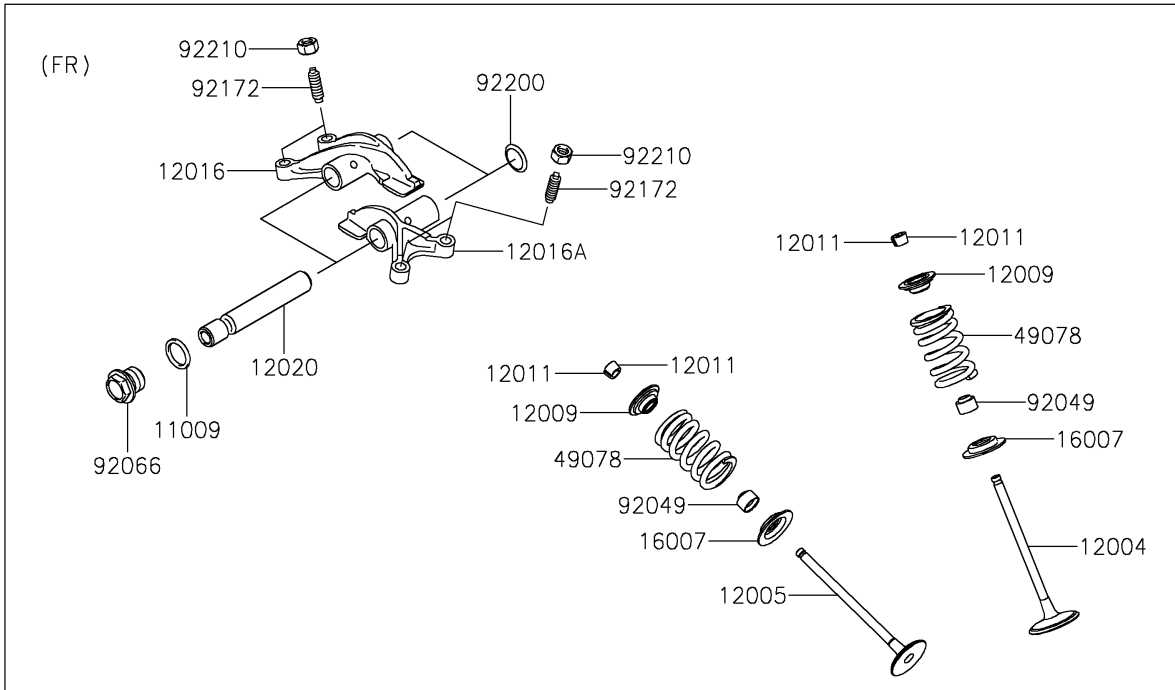

2023 Teryx4 S Special Edition PARTS DIAGRAM

Valve(s)

E1210

2023 Teryx4 S Special Edition PARTS LIST

Valve(s)

ITEM NAME	PART NUMBER	QUANTITY
GASKET,14X18X1.5 (Ref # 11009)	11009-1430	4
VALVE-INTAKE (Ref # 12004)	12004-0048	4
VALVE-EXHAUST (Ref # 12005)	12005-0047	4
RETAINER-VALVE SPRING (Ref # 12009)	12009-1056	8
COLLET (Ref # 12011)	12011-1051	16
ARM-ROCKER,EXHAUST (Ref # 12016)	12016-1128	2
ARM-ROCKER,INTAKE (Ref # 12016A)	12016-1129	2
SHAFT-ROCKER (Ref # 12020)	12020-0004	4
SEAT-SPRING (Ref # 16007)	16007-0703	8
SPRING-ENGINE VALVE (Ref # 49078)	49078-0014	8
SEAL-OIL,VSB58.558 (Ref # 92049)	92049-1218	8
PLUG,DRAIN (Ref # 92066)	92066-2196	4
SCREW,6MM (Ref # 92172)	92172-0737	8
WASHER,13X17X0.3 (Ref # 92200)	92200-0808	4
NUT,6MM (Ref # 92210)	92210-1490	8