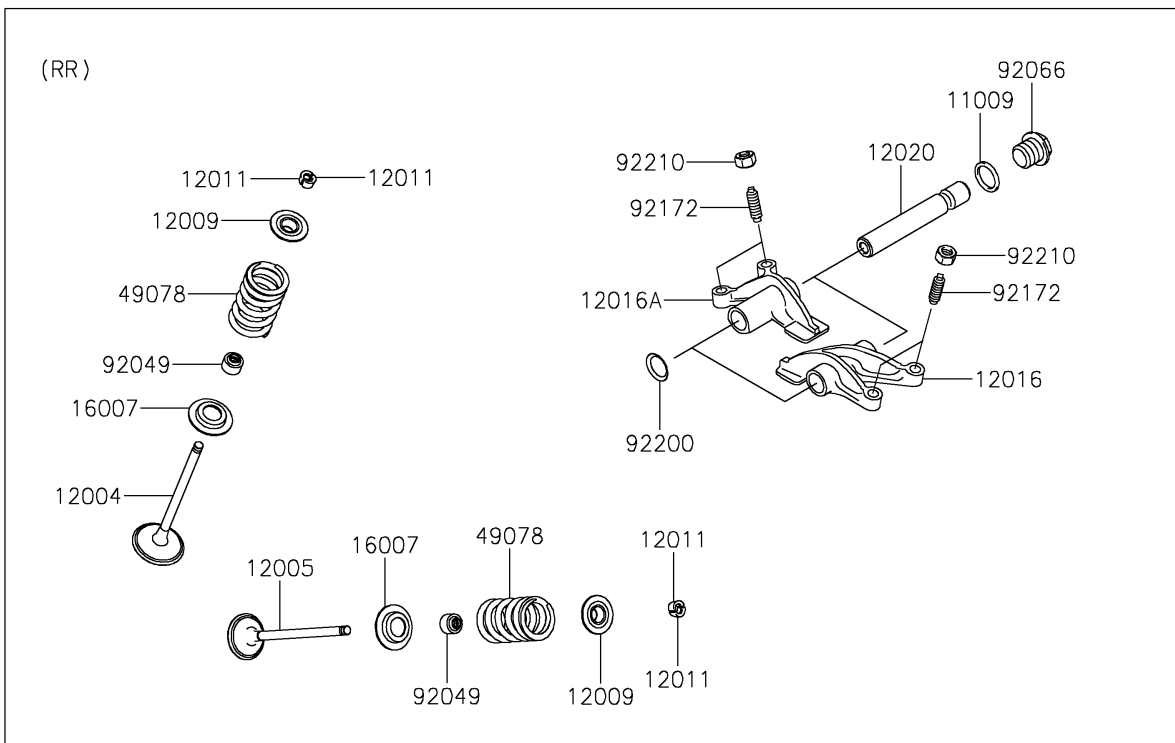

2023 Teryx4 S Special Edition PARTS DIAGRAM

Valve(s)

E1210

2023 Teryx4 S Special Edition PARTS LIST

Valve(s)

ITEM NAME	PART NUMBER	QUANTITY
GASKET,14X18X1.5 (Ref # 11009)	11009-1430	4
VALVE-INTAKE (Ref # 12004)	12004-0048	4
VALVE-EXHAUST (Ref # 12005)	12005-0047	4
RETAINER-VALVE SPRING (Ref # 12009)	12009-1056	8
COLLET (Ref # 12011)	12011-1051	16
ARM-ROCKER,EXHAUST (Ref # 12016)	12016-1128	2
ARM-ROCKER,INTAKE (Ref # 12016A)	12016-1129	2
SHAFT-ROCKER (Ref # 12020)	12020-0004	4
SEAT-SPRING (Ref # 16007)	16007-0703	8
SPRING-ENGINE VALVE (Ref # 49078)	49078-0014	8
SEAL-OIL,VSB58.558 (Ref # 92049)	92049-1218	8
PLUG,DRAIN (Ref # 92066)	92066-2196	4
SCREW,6MM (Ref # 92172)	92172-0737	8
WASHER,13X17X0.3 (Ref # 92200)	92200-0808	4
NUT,6MM (Ref # 92210)	92210-1490	8