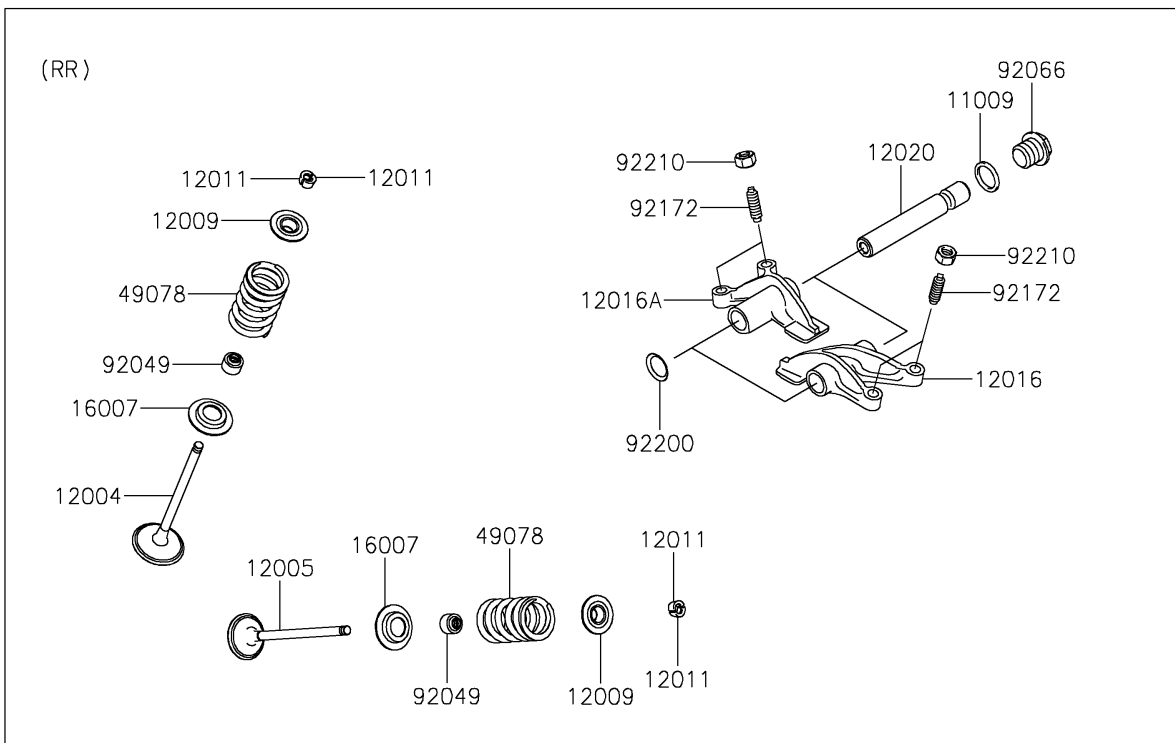

2023 TERYX4™ S SPECIAL EDITION PARTS DIAGRAM

Valve(s)

E1210

2023 TERYX4™ S SPECIAL EDITION PARTS LIST

Valve(s)

ITEM NAME	PART NUMBER	QUANTITY
GASKET,14X18X1.5 (Ref # 11009)	11009-1430	4
VALVE-INTAKE (Ref # 12004)	12004-0048	4
VALVE-EXHAUST (Ref # 12005)	12005-0047	4
RETAINER-VALVE SPRING (Ref # 12009)	12009-1056	8
COLLET (Ref # 12011)	12011-1051	16
ARM-ROCKER,EXHAUST (Ref # 12016)	12016-1128	2
ARM-ROCKER,INTAKE (Ref # 12016A)	12016-1129	2
SHAFT-ROCKER (Ref # 12020)	12020-0004	4
SEAT-SPRING (Ref # 16007)	16007-0703	8
SPRING-ENGINE VALVE (Ref # 49078)	49078-0014	8
SEAL-OIL,VSB58.558 (Ref # 92049)	92049-1218	8
PLUG,DRAIN (Ref # 92066)	92066-2196	4
SCREW,6MM (Ref # 92172)	92172-0737	8
WASHER,13X17X0.3 (Ref # 92200)	92200-0808	4
NUT,6MM (Ref # 92210)	92210-1490	8