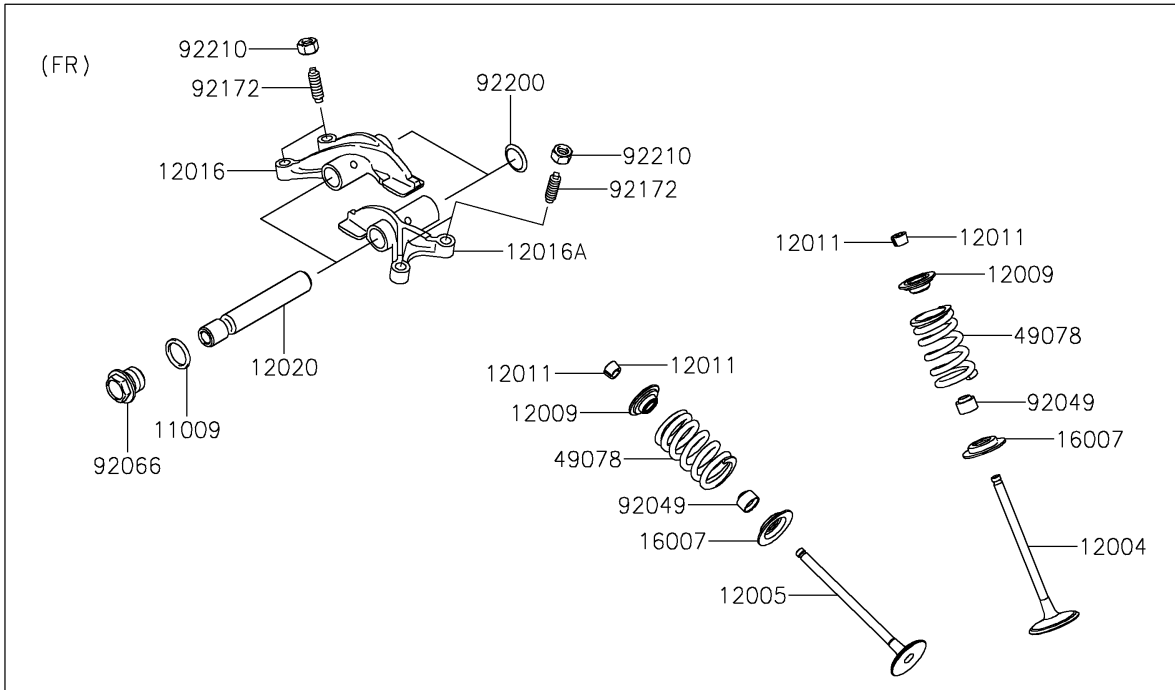

2023 TERYX4™ S SPECIAL EDITION PARTS DIAGRAM

Valve(s)

E1210

2023 TERYX4™ S SPECIAL EDITION PARTS LIST

Valve(s)

ITEM NAME	PART NUMBER	QUANTITY
GASKET,14X18X1.5 (Ref # 11009)	11009-1430	4
VALVE-INTAKE (Ref # 12004)	12004-0048	4
VALVE-EXHAUST (Ref # 12005)	12005-0047	4
RETAINER-VALVE SPRING (Ref # 12009)	12009-1056	8
COLLET (Ref # 12011)	12011-1051	16
ARM-ROCKER,EXHAUST (Ref # 12016)	12016-1128	2
ARM-ROCKER,INTAKE (Ref # 12016A)	12016-1129	2
SHAFT-ROCKER (Ref # 12020)	12020-0004	4
SEAT-SPRING (Ref # 16007)	16007-0703	8
SPRING-ENGINE VALVE (Ref # 49078)	49078-0014	8
SEAL-OIL,VSB58.558 (Ref # 92049)	92049-1218	8
PLUG,DRAIN (Ref # 92066)	92066-2196	4
SCREW,6MM (Ref # 92172)	92172-0737	8
WASHER,13X17X0.3 (Ref # 92200)	92200-0808	4
NUT,6MM (Ref # 92210)	92210-1490	8