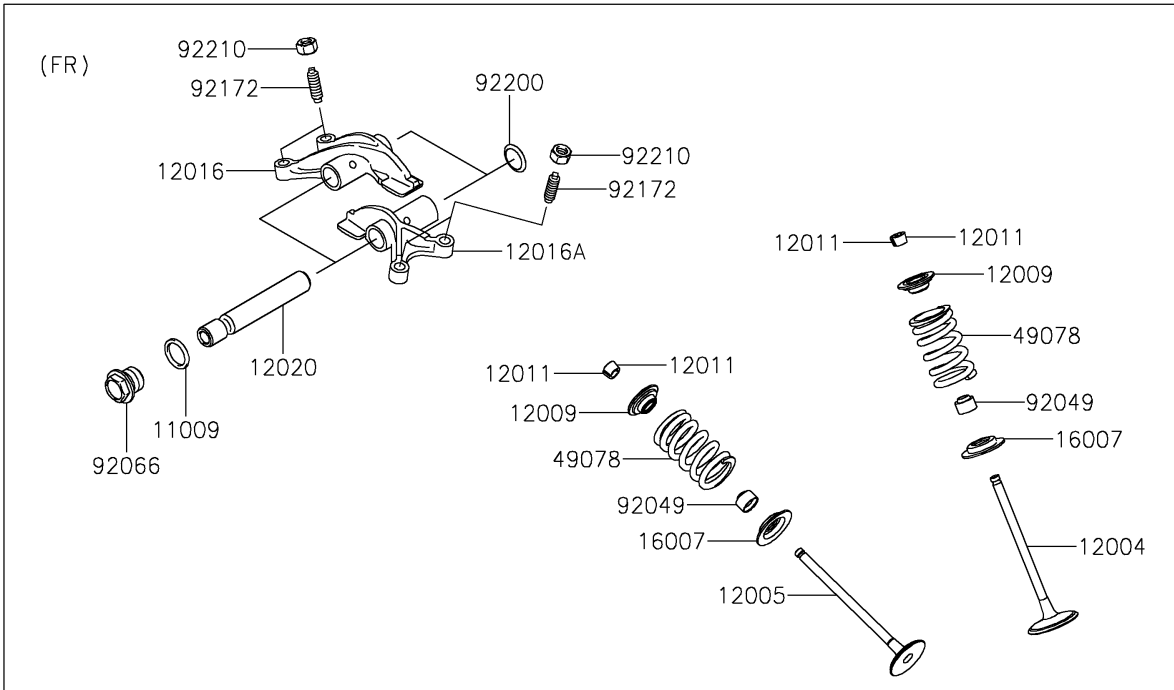

# 2024 Teryx4™ S Special Edition PARTS DIAGRAM

Valve(s)

E1210

## 2024 Teryx4™ S Special Edition PARTS LIST

Valve(s)

ITEM NAME	PART NUMBER	QUANTITY
GASKET,14X18X1.5 (Ref # 11009)	11009-1430	4
VALVE-INTAKE (Ref # 12004)	12004-0048	4
VALVE-EXHAUST (Ref # 12005)	12005-0047	4
RETAINER-VALVE SPRING (Ref # 12009)	12009-1056	8
COLLET (Ref # 12011)	12011-1051	16
ARM-ROCKER,EXHAUST (Ref # 12016)	12016-1128	2
ARM-ROCKER,INTAKE (Ref # 12016A)	12016-1129	2
SHAFT-ROCKER (Ref # 12020)	12020-0004	4
SEAT-SPRING (Ref # 16007)	16007-0703	8
SPRING-ENGINE VALVE (Ref # 49078)	49078-0014	8
SEAL-OIL,VSB58.558 (Ref # 92049)	92049-1218	8
PLUG,DRAIN (Ref # 92066)	92066-2196	4
SCREW,6MM (Ref # 92172)	92172-0737	8
WASHER,13X17X0.3 (Ref # 92200)	92200-0808	4
NUT,6MM (Ref # 92210)	92210-1490	8