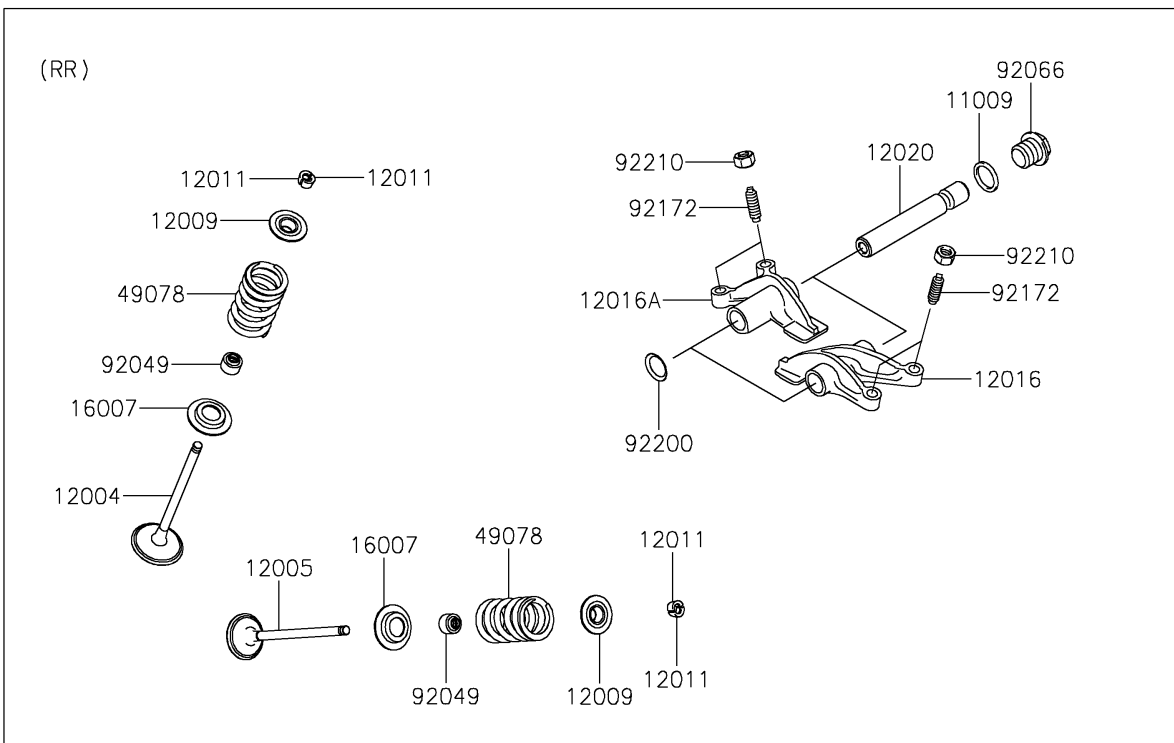

# 2024 Teryx4™ S Special Edition PARTS DIAGRAM

Valve(s)

E1210

## 2024 Teryx4™ S Special Edition PARTS LIST

Valve(s)

ITEM NAME	PART NUMBER	QUANTITY
GASKET,14X18X1.5 (Ref # 11009)	11009-1430	4
VALVE-INTAKE (Ref # 12004)	12004-0048	4
VALVE-EXHAUST (Ref # 12005)	12005-0047	4
RETAINER-VALVE SPRING (Ref # 12009)	12009-1056	8
COLLET (Ref # 12011)	12011-1051	16
ARM-ROCKER,EXHAUST (Ref # 12016)	12016-1128	2
ARM-ROCKER,INTAKE (Ref # 12016A)	12016-1129	2
SHAFT-ROCKER (Ref # 12020)	12020-0004	4
SEAT-SPRING (Ref # 16007)	16007-0703	8
SPRING-ENGINE VALVE (Ref # 49078)	49078-0014	8
SEAL-OIL,VSB58.558 (Ref # 92049)	92049-1218	8
PLUG,DRAIN (Ref # 92066)	92066-2196	4
SCREW,6MM (Ref # 92172)	92172-0737	8
WASHER,13X17X0.3 (Ref # 92200)	92200-0808	4
NUT,6MM (Ref # 92210)	92210-1490	8