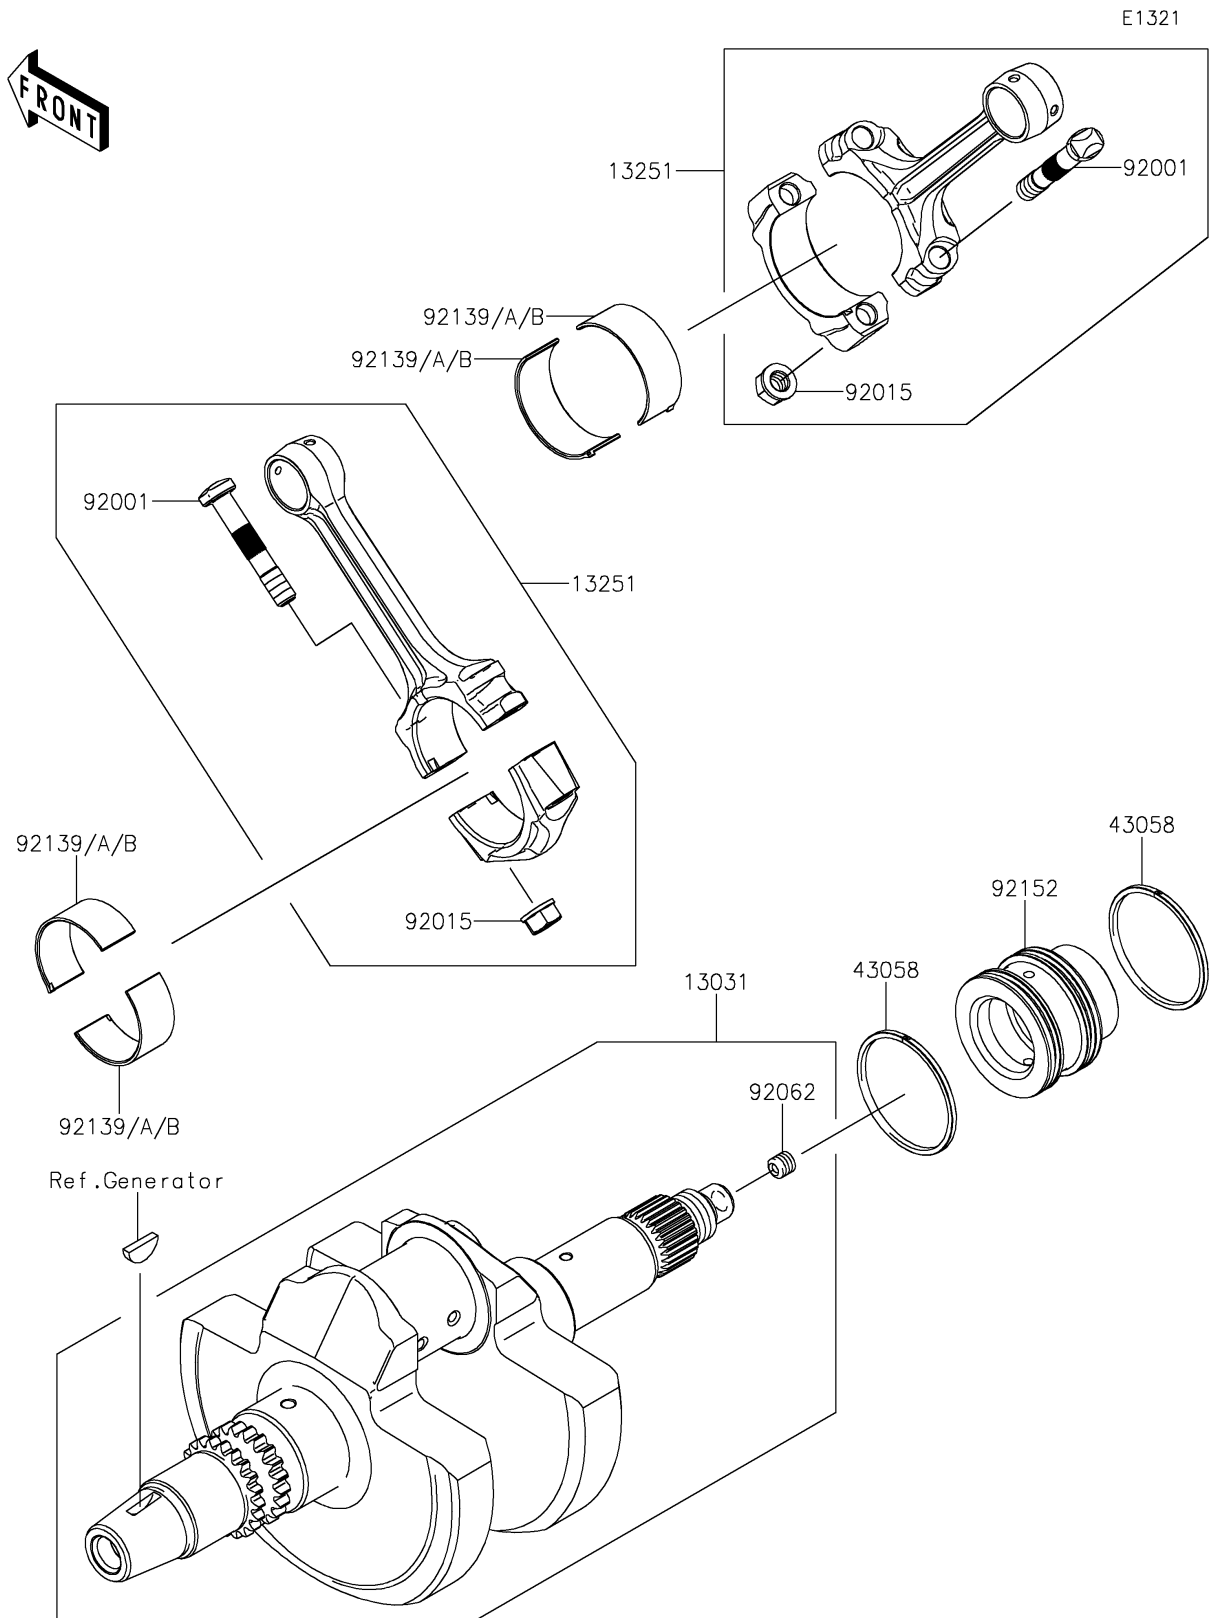

2025 TERYX4™ S SE PARTS DIAGRAM

Crankshaft

2025 TERYX4™ S SE PARTS LIST

Crankshaft

ITEM NAME	PART NUMBER	QUANTITY
CRANKSHAFT-COMP (Ref # 13031)	13031-0983	1
ROD-ASSY-CONNECTING (Ref # 13251)	13251-0709	2
RING (Ref # 43058)	43058-0702	2
BOLT,CONNECTING ROD (Ref # 92001)	92001-1980	4
NUT,FLANGED,8MM (Ref # 92015)	92015-1311	4
NOZZLE,8X8,SILVER (Ref # 92062)	92062-1082	1
BUSHING,CONNECTING ROD,GREEN (Ref # 92139)	92139-0764	AR
BUSHING,CONNECTING ROD,YELLOW (Ref # 92139A)	92139-0765	4
BUSHING,CONNECTING ROD,BROWN (Ref # 92139B)	92139-0766	AR
COLLAR,CRANK-CLUTCH (Ref # 92152)	92152-0956	1