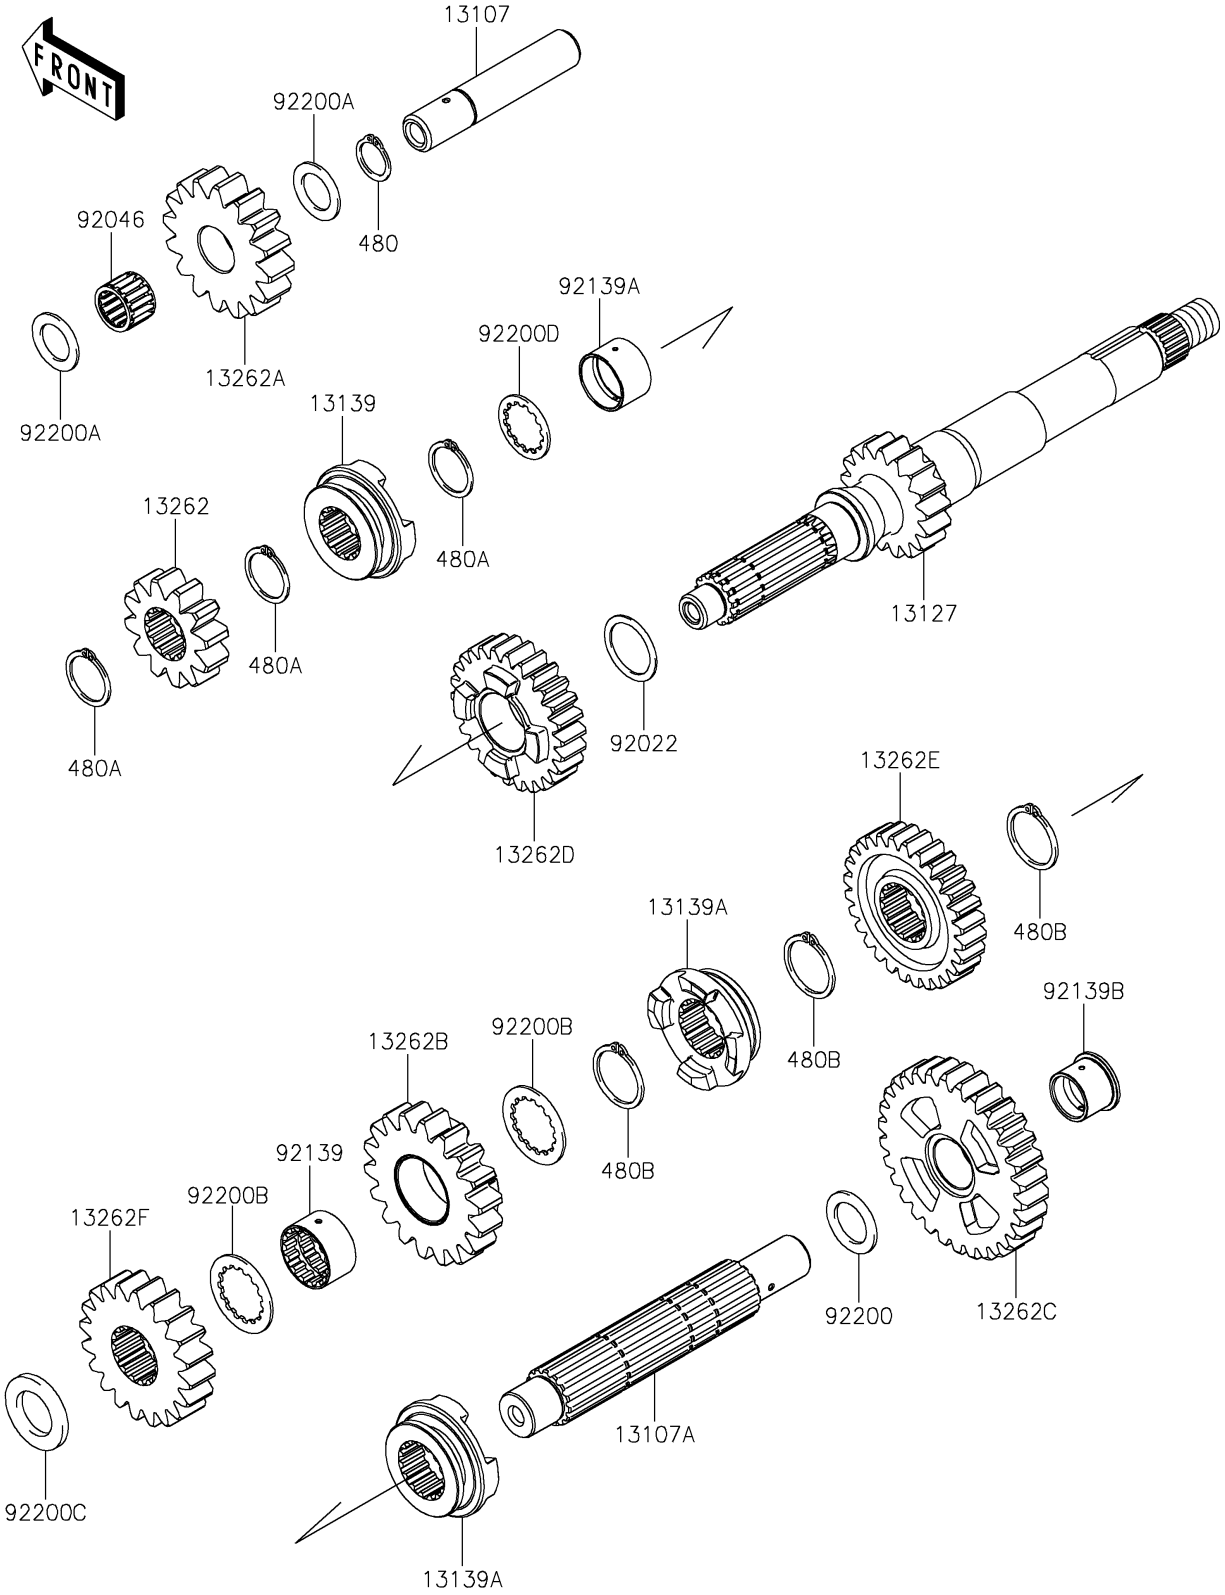

# 2023 TERYX4™ S SPECIAL EDITION PARTS DIAGRAM

Transmission

E1361

## 2023 TERYX4™ S SPECIAL EDITION PARTS LIST

### Transmission

ITEM NAME	PART NUMBER	QUANTITY
SHAFT,REVERSE (Ref # 13107)	13107-0715	1
SHAFT,COUNTER (Ref # 13107A)	13107-0716	1
SHAFT-TRANSMISSION INPUT,17T (Ref # 13127)	13127-0654	1
SHIFTER,INPUT HI (Ref # 13139)	13139-0624	1
SHIFTER,OUTPUT (Ref # 13139A)	13139-0625	2
GEAR,INPUT REVERSE,12T (Ref # 13262)	13262-0861	1
GEAR,REVERSE IDLE,16T (Ref # 13262A)	13262-0862	1
GEAR,OUTPUT REVERSE,18T (Ref # 13262B)	13262-0865	1
GEAR,OUTPUT LOW,31T (Ref # 13262C)	13262-0867	1
GEAR,INPUT HI,26T (Ref # 13262D)	13262-1551	1
GEAR,OUTPUT HI,28T (Ref # 13262E)	13262-1552	1
GEAR,OUTPUT,19T (Ref # 13262F)	13262-1553	1
WASHER,25.3X32X1 (Ref # 92022)	92022-1800	1
BEARING-NEEDLE,182216E03 C3 (Ref # 92046)	92046-0605	1
BUSHING,25X28.3X16.7 (Ref # 92139)	92139-0107	1
BUSHING,25X28X17.8 (Ref # 92139A)	92139-0280	1
BUSHING,20X24X18.7 (Ref # 92139B)	92139-0707	1
WASHER,20.2X30X1.8 (Ref # 92200)	92200-0221	1
WASHER,18.2X28X1.5 (Ref # 92200A)	92200-0716	2
WASHER,28.5X38X1.5 (Ref # 92200B)	92200-0717	2
WASHER,22.2X36X3.6 (Ref # 92200C)	92200-0718	1
WASHER,25.2X31.0X1.5 (Ref # 92200D)	92200-1239	1
CIRCLIP-TYPE-C,18MM (Ref # 480)	480J1800	1
CIRCLIP-TYPE-C,24MM (Ref # 480A)	480J2400	3
CIRCLIP-TYPE-C,28MM (Ref # 480B)	480J2800	3