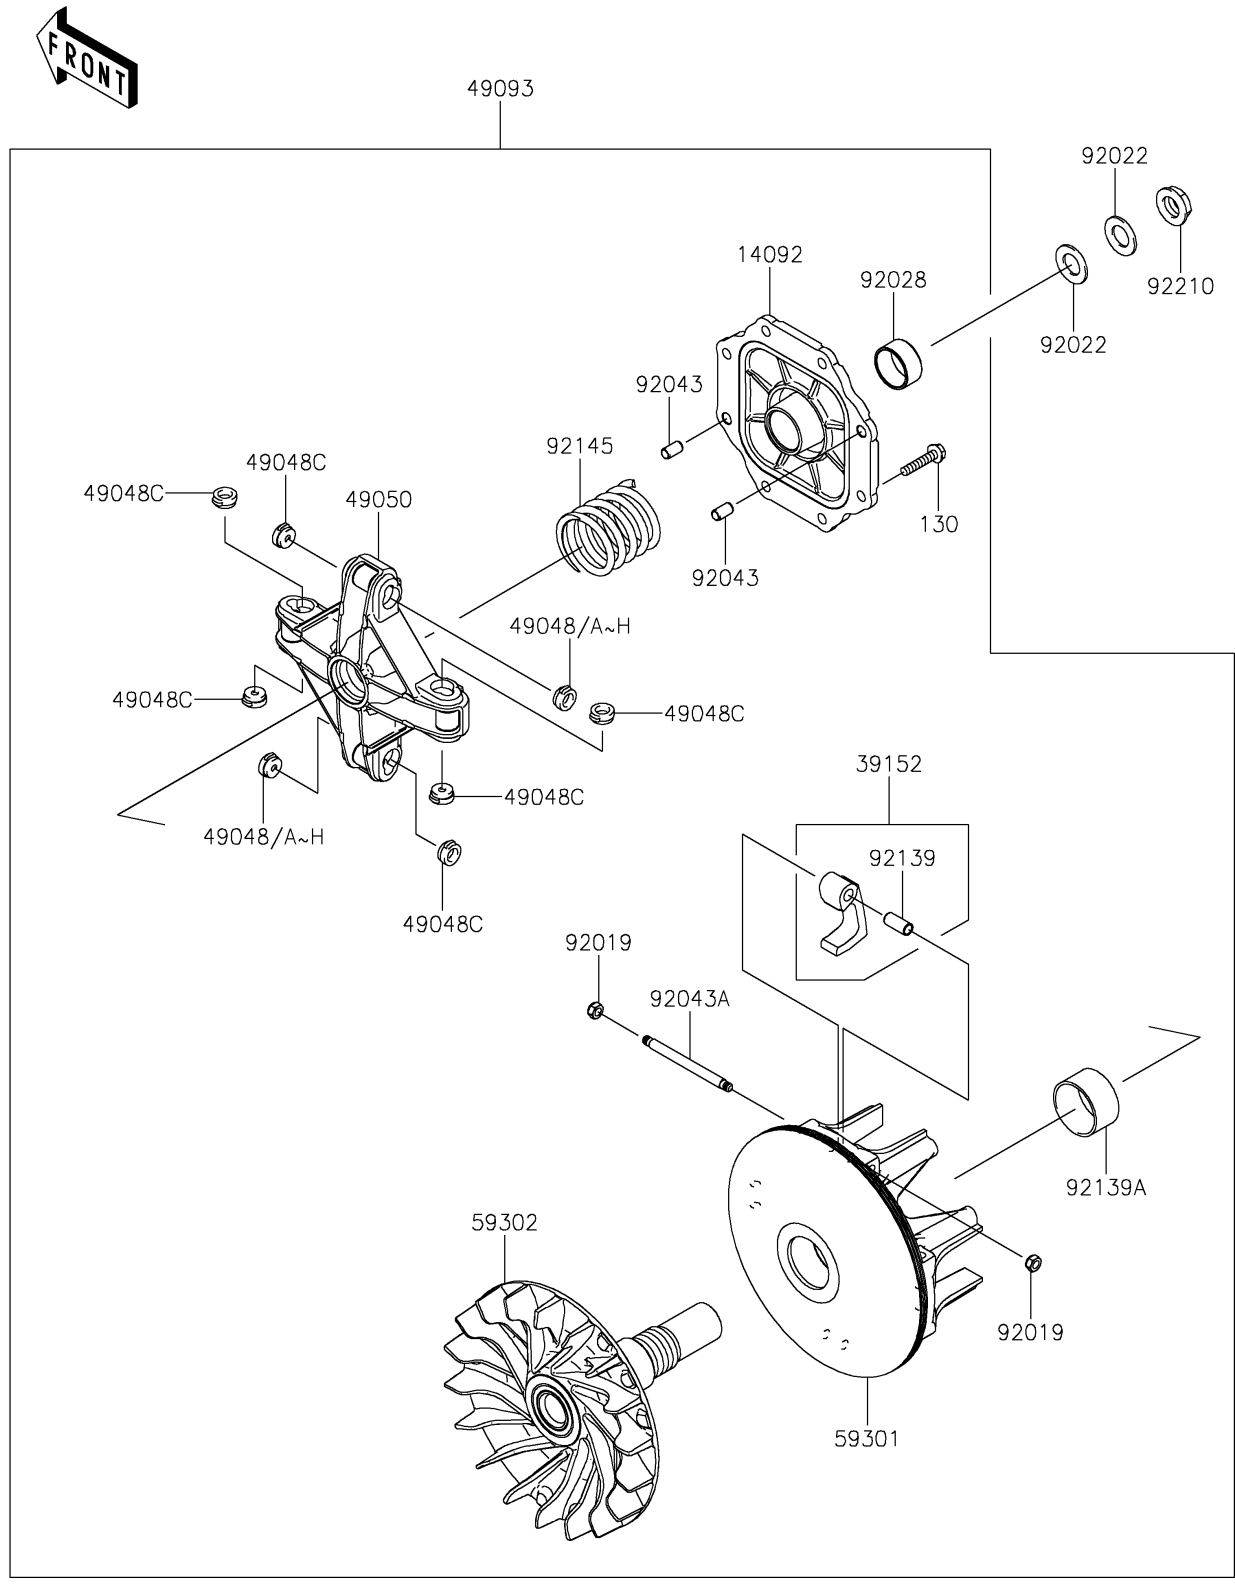

# 2023 TERYX4™ S SPECIAL EDITION PARTS DIAGRAM

Drive Converter

E1391

### Drive Converter

ITEM NAME	PART NUMBER	QUANTITY
COVER (Ref # 14092)	14092-1107	1
WEIGHT-RAMP (Ref # 39152)	39152-0042	4
SHOE,T=7.2 (Ref # 49048)	49048-1087	AR
SHOE,T=7.3 (Ref # 49048A)	49048-1088	AR
SHOE,T=7.4 (Ref # 49048B)	49048-1089	AR
SHOE,T=7.5 (Ref # 49048C)	49048-1090	8
SHOE,T=7.6 (Ref # 49048D)	49048-1091	AR
SHOE,T=7.7 (Ref # 49048E)	49048-1092	AR
SHOE,T=7.8 (Ref # 49048F)	49048-1093	AR
SHOE,T=7.9 (Ref # 49048G)	49048-1094	AR
SHOE,T=8.0 (Ref # 49048H)	49048-1095	AR
SPIDER (Ref # 49050)	49050-0039	1
CONVERTER-ASSY-DRIVE (Ref # 49093)	49093-0098	1
SHEAVE-MOVABLE (Ref # 59301)	59301-0029	1
SHEAVE-COMP (Ref # 59302)	59302-0087	1
NUT,LOCK,6MM (Ref # 92019)	92019-008	8
WASHER,16.3X29X1.75 (Ref # 92022)	92022-1356	2
BUSHING,KICK LEVER,OUTSIDE (Ref # 92028)	92028-1900	1
PIN,6.2X8X14 (Ref # 92043)	92043-1263	2
PIN (Ref # 92043A)	92043-1688	4
BUSHING (Ref # 92139)	92139-0852	4
BUSHING (Ref # 92139A)	92139-1244	1
SPRING (Ref # 92145)	92145-0958	1
NUT,LEFT HANDED,16MM (Ref # 92210)	92210-0350	1
BOLT-FLANGED,6X30 (Ref # 130)	130CA0630	8