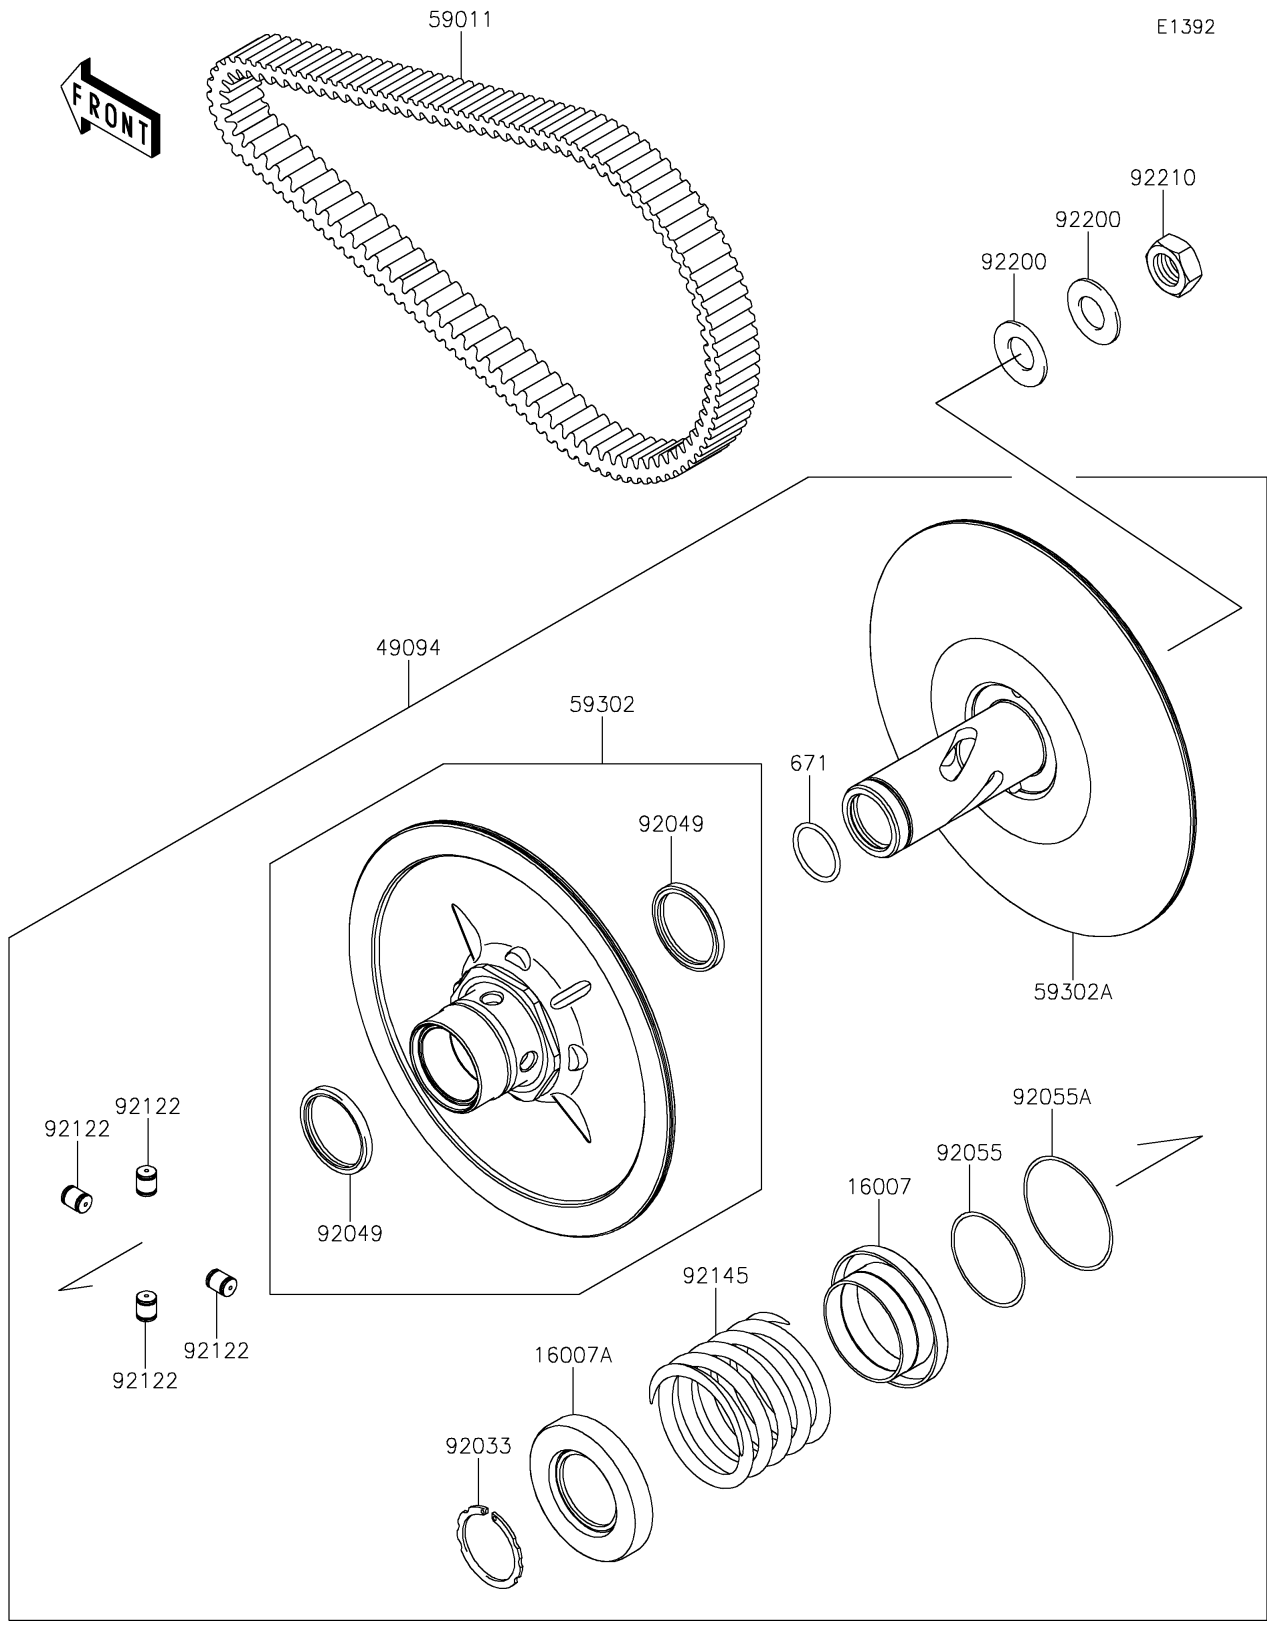

2023 TERYX4™ S SPECIAL EDITION PARTS DIAGRAM

Driven Converter/Drive Belt

2023 TERYX4™ S SPECIAL EDITION PARTS LIST

Driven Converter/Drive Belt

ITEM NAME	PART NUMBER	QUANTITY
SEAT-SPRING,MOVABLE (Ref # 16007)	16007-0049	1
SEAT-SPRING,FIXED (Ref # 16007A)	16007-0050	1
CONVERTER-ASSY-DRIVEN (Ref # 49094)	49094-0093	1
BELT,CVT (Ref # 59011)	59011-0043	1
SHEAVE-COMP,MOVABLE (Ref # 59302)	59302-0089	1
SHEAVE-COMP,FIXED (Ref # 59302A)	59302-0090	1
RING-SNAP (Ref # 92033)	92033-1317	1
SEAL-OIL (Ref # 92049)	92049-1528	2
RING-O,46.4X3.1 (Ref # 92055)	92055-0752	1
RING-O,59.5X2.4 (Ref # 92055A)	92055-0753	1
ROLLER (Ref # 92122)	92122-0043	4
SPRING (Ref # 92145)	92145-0959	1
WASHER (Ref # 92200)	92200-1505	2
NUT,18MM (Ref # 92210)	92210-0821	1
O RING (Ref # 671)	671D2530	1