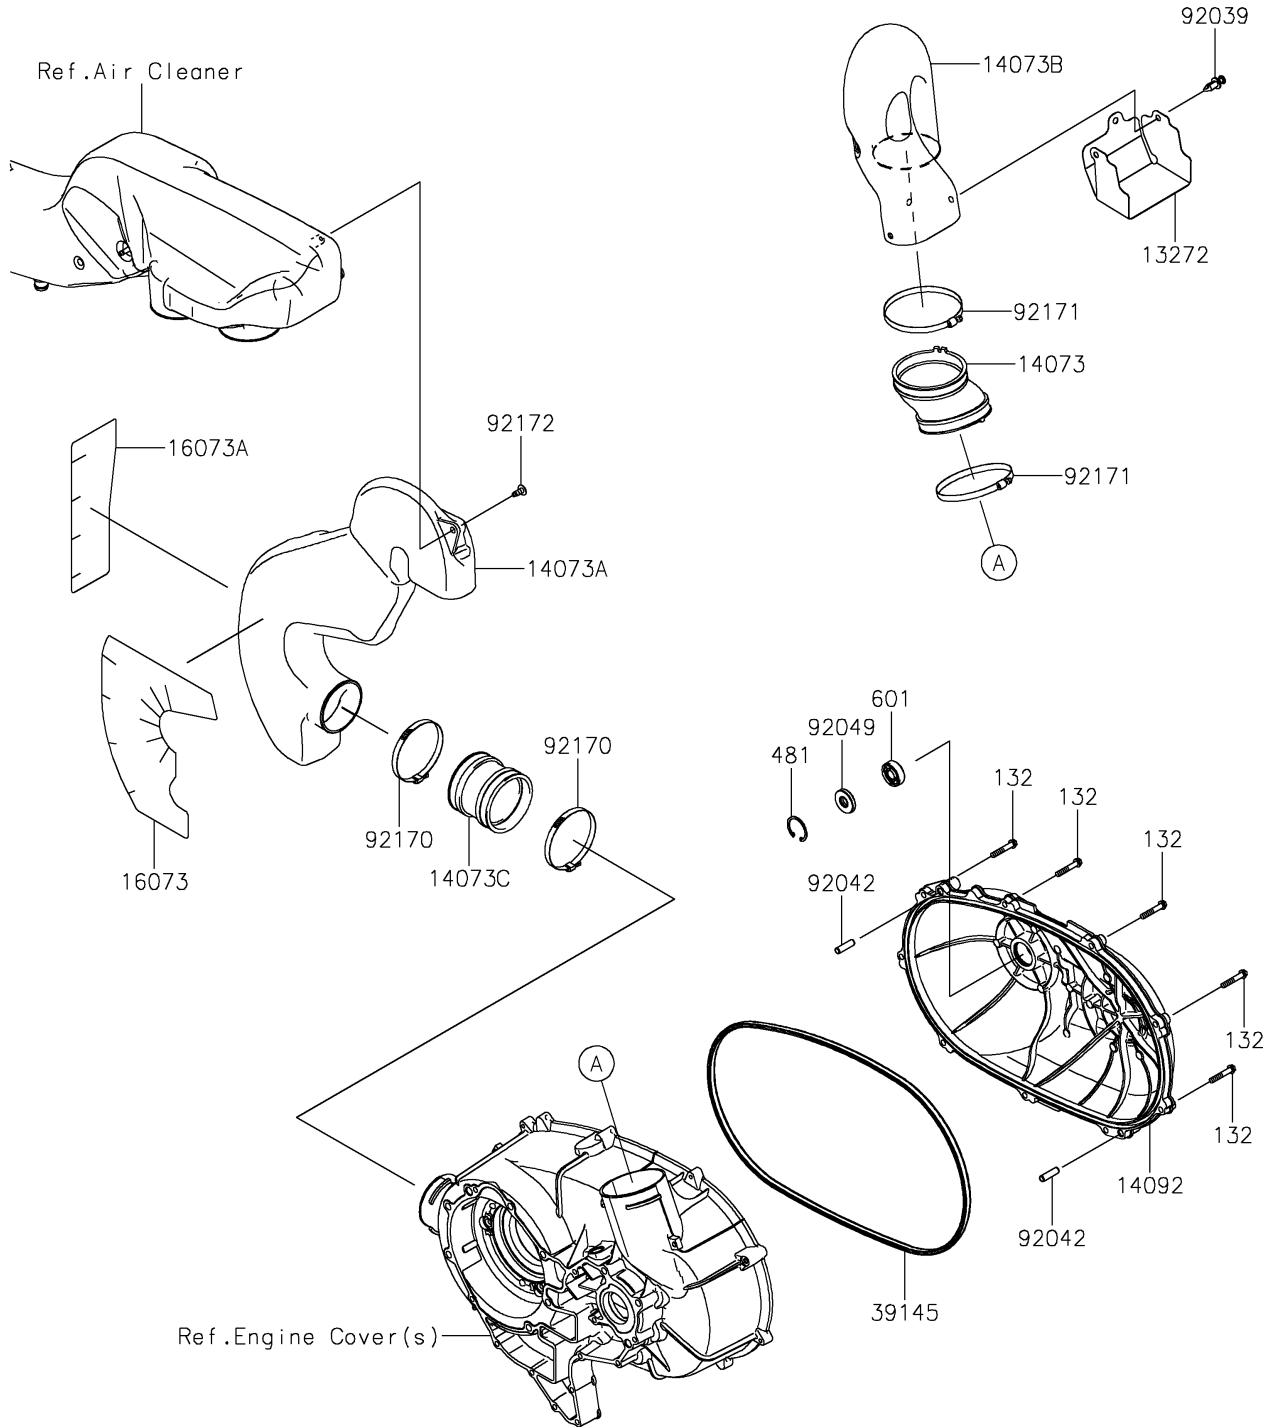

# 2023 TERYX4™ S SPECIAL EDITION PARTS DIAGRAM

## Converter Cover

E1393

### Converter Cover

ITEM NAME	PART NUMBER	QUANTITY
PLATE (Ref # 13272)	13272-2060	1
DUCT,JOINT (Ref # 14073)	14073-0307	1
DUCT,INTAKE (Ref # 14073A)	14073-0760	1
DUCT,EXHAUST (Ref # 14073B)	14073-0839	1
DUCT,JOINT (Ref # 14073C)	14073-1805	1
COVER,CVT (Ref # 14092)	14092-0266	1
INSULATOR (Ref # 16073)	16073-0843	1
INSULATOR (Ref # 16073A)	16073-0844	1
TRIM-SEAL,CVT COVER (Ref # 39145)	39145-0043	1
RIVET (Ref # 92039)	92039-0776	3
PIN,DOWEL,8X28 (Ref # 92042)	92042-050	2
SEAL-OIL,12X32X5.8 (Ref # 92049)	92049-0167	1
CLAMP (Ref # 92170)	92170-1763	2
CLAMP (Ref # 92171)	92171-1383	2
SCREW (Ref # 92172)	92172-0297	1
BOLT-FLANGED-SMALL,6X35 (Ref # 132)	132BA0635	9
CIRCLIP-TYPE-C,32MM (Ref # 481)	481J3200	1
BEARING-BALL (Ref # 601)	601A6201	1