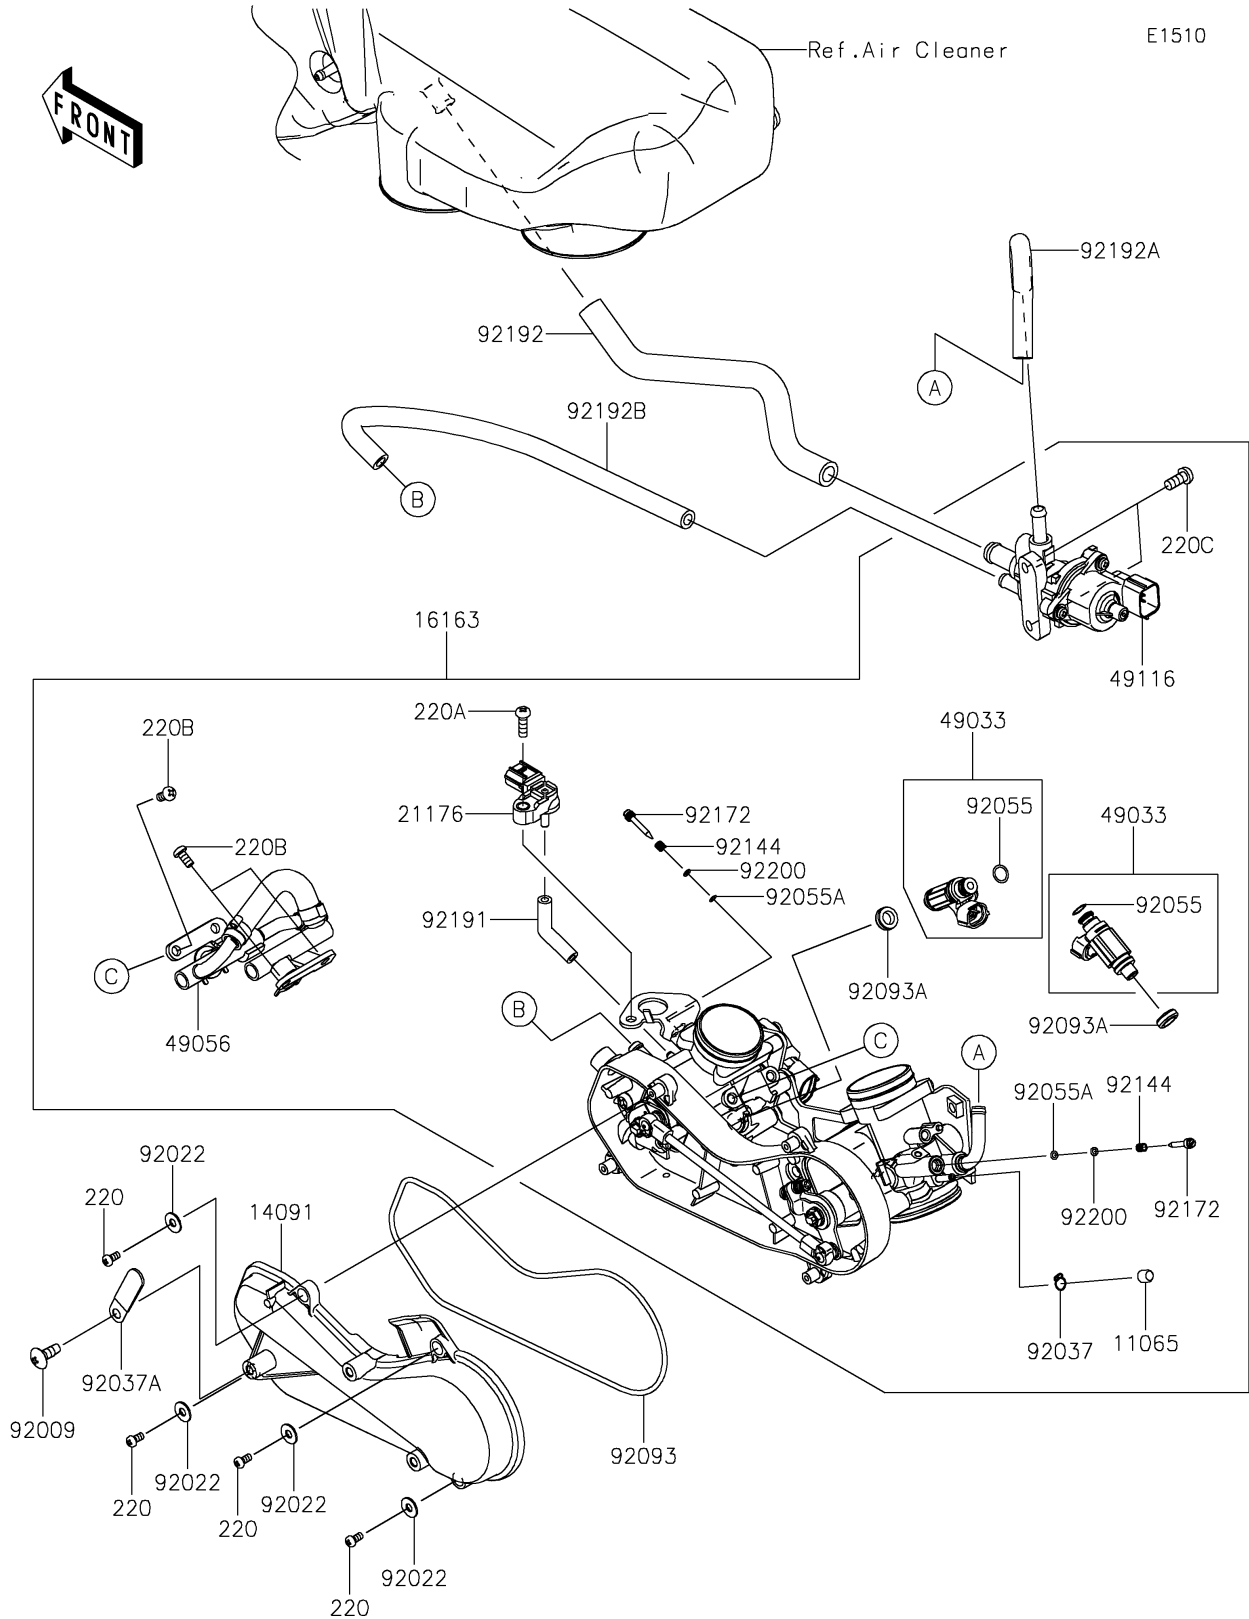

# 2023 TERYX4™ S SPECIAL EDITION PARTS DIAGRAM

Throttle

## 2023 TERYX4™ S SPECIAL EDITION PARTS LIST

### Throttle

ITEM NAME	PART NUMBER	QUANTITY
CAP (Ref # 11065)	11065-0072	1
COVER,THROTTLE LINK (Ref # 14091)	14091-1731	1
THROTTLE-ASSY,36EIS (Ref # 16163)	16163-0790	1
SENSOR,PRESSURE (Ref # 21176)	21176-0906	1
NOZZLE-INJECTION (Ref # 49033)	49033-0011	2
PIPE-INJECTION (Ref # 49056)	49056-0033	1
VALVE-ASSY,ISC (Ref # 49116)	49116-0021	1
SCREW,6X12 (Ref # 92009)	92009-1480	1
WASHER,5.2X13X1 (Ref # 92022)	92022-1380	4
CLAMP,TUBE (Ref # 92037)	92037-1124	1
CLAMP,L=45 (Ref # 92037A)	92037-1539	1
RING-O,INJECTION NOZZLE (Ref # 92055)	92055-1622	2
RING-O,AIR SCREW (Ref # 92055A)	92055-1658	2
SEAL (Ref # 92093)	92093-0082	1
SEAL (Ref # 92093A)	92093-0127	2
SPRING,THROTTLE STOP SCREW (Ref # 92144)	92144-1674	2
SCREW (Ref # 92172)	92172-0156	2
TUBE,3.2X7.4X70 (Ref # 92191)	92191-1552	1
TUBE,ISC-CHAMBER (Ref # 92192)	92192-0948	1
TUBE,ISC-THROTTLE RR (Ref # 92192A)	92192-1211	1
TUBE,ISC-THROTTLE FR (Ref # 92192B)	92192-1212	1
WASHER,PILOT AIR SCREW (Ref # 92200)	92200-1564	2
SCREW-PAN-CROS,4X8 (Ref # 220)	220AA0408	4
SCREW-PAN-CROS,5X16 (Ref # 220A)	220AA0516	1
SCREW-PAN-CROS,6X12 (Ref # 220B)	220AA0612	4
SCREW-PAN-CROS,6X14 (Ref # 220C)	220AA0614	2