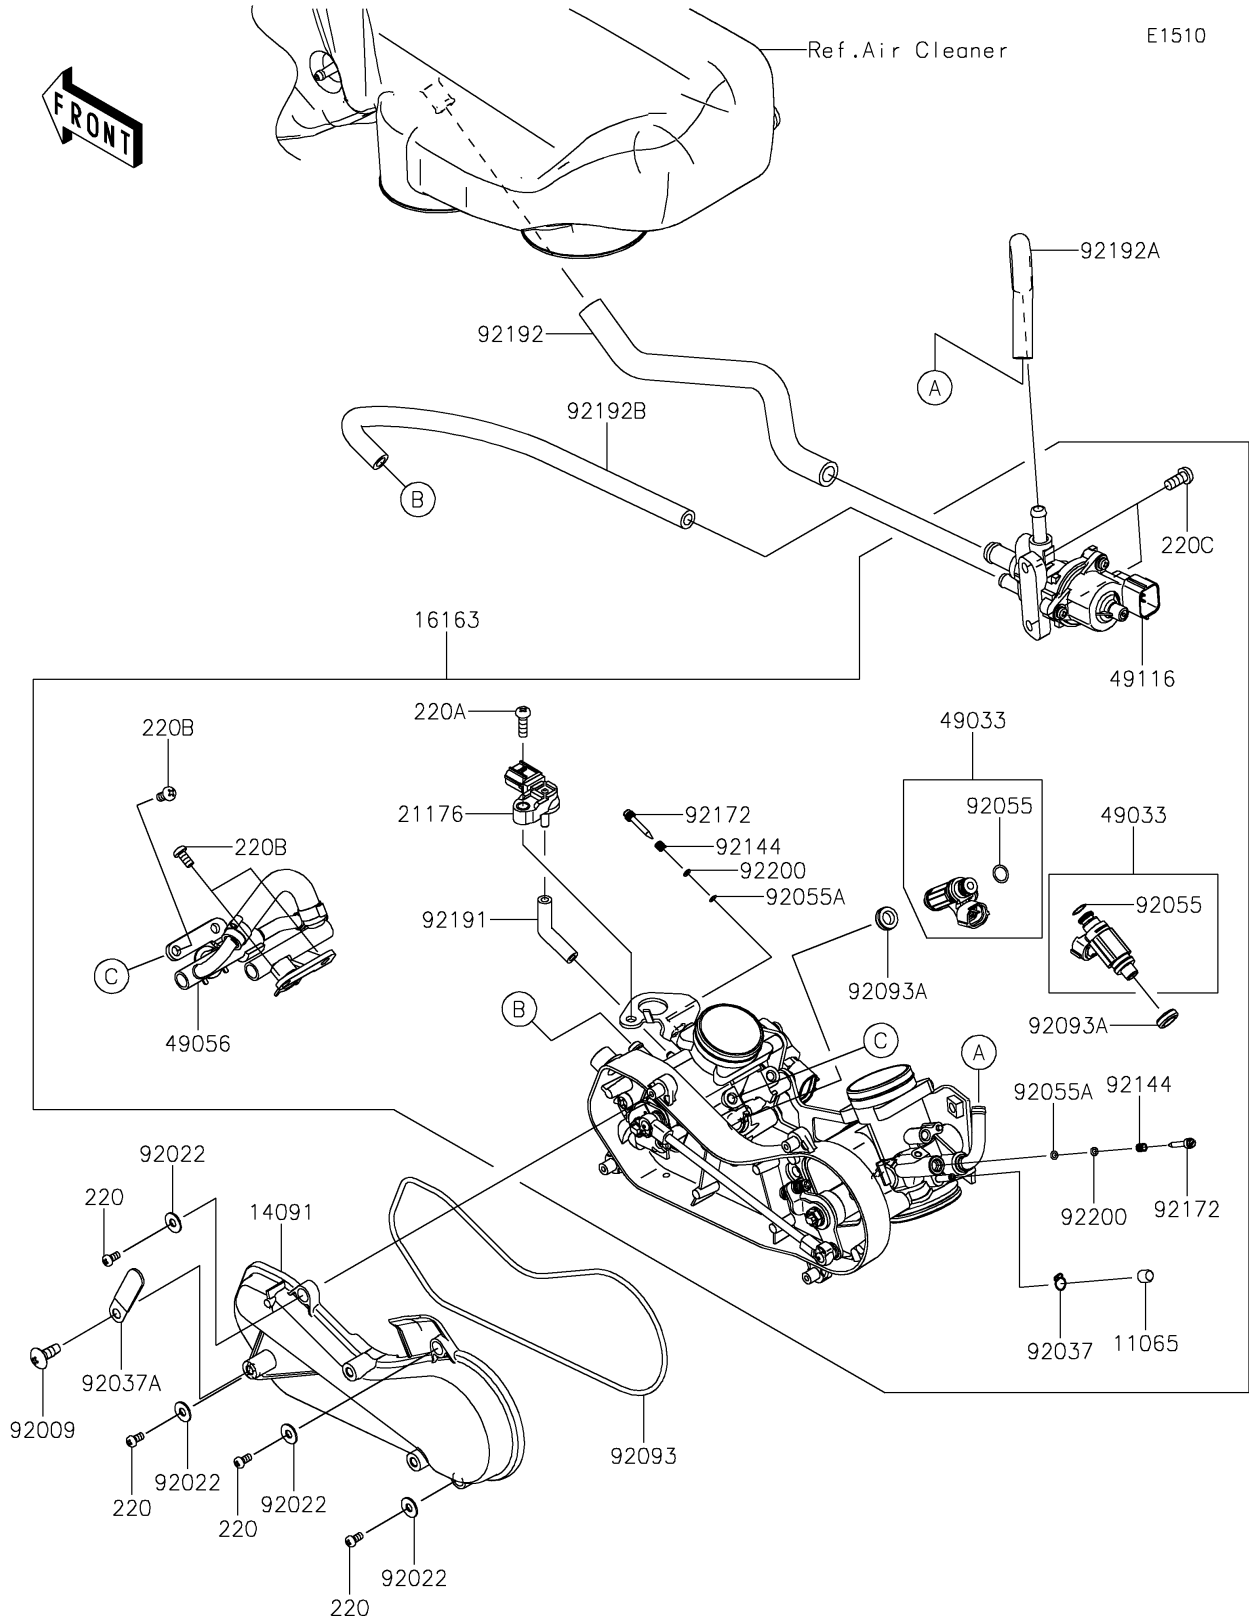

2024 Teryx4™ S Special Edition PARTS DIAGRAM

Throttle

2024 Teryx4™ S Special Edition PARTS LIST

Throttle

ITEM NAME	PART NUMBER	QUANTITY
CAP (Ref # 11065)	11065-0072	1
COVER,THROTTLE LINK (Ref # 14091)	14091-1731	1
THROTTLE-ASSY,36EIS (Ref # 16163)	16163-0790	1
SENSOR,PRESSURE (Ref # 21176)	21176-0906	1
NOZZLE-INJECTION (Ref # 49033)	49033-0011	2
PIPE-INJECTION (Ref # 49056)	49056-0033	1
VALVE-ASSY,ISC (Ref # 49116)	49116-0021	1
SCREW,6X12 (Ref # 92009)	92009-1480	1
WASHER,5.2X13X1 (Ref # 92022)	92022-1380	4
CLAMP,TUBE (Ref # 92037)	92037-1124	1
CLAMP,L=45 (Ref # 92037A)	92037-1539	1
RING-O,INJECTION NOZZLE (Ref # 92055)	92055-1622	2
RING-O,AIR SCREW (Ref # 92055A)	92055-1658	2
SEAL (Ref # 92093)	92093-0082	1
SEAL (Ref # 92093A)	92093-0127	2
SPRING,THROTTLE STOP SCREW (Ref # 92144)	92144-1674	2
SCREW (Ref # 92172)	92172-0156	2
TUBE,3.2X7.4X70 (Ref # 92191)	92191-1552	1
TUBE,ISC-CHAMBER (Ref # 92192)	92192-0948	1
TUBE,ISC-THROTTLE RR (Ref # 92192A)	92192-1211	1
TUBE,ISC-THROTTLE FR (Ref # 92192B)	92192-1212	1
WASHER,PILOT AIR SCREW (Ref # 92200)	92200-1564	2
SCREW-PAN-CROS,4X8 (Ref # 220)	220AA0408	4
SCREW-PAN-CROS,5X16 (Ref # 220A)	220AA0516	1
SCREW-PAN-CROS,6X12 (Ref # 220B)	220AA0612	4
SCREW-PAN-CROS,6X14 (Ref # 220C)	220AA0614	2