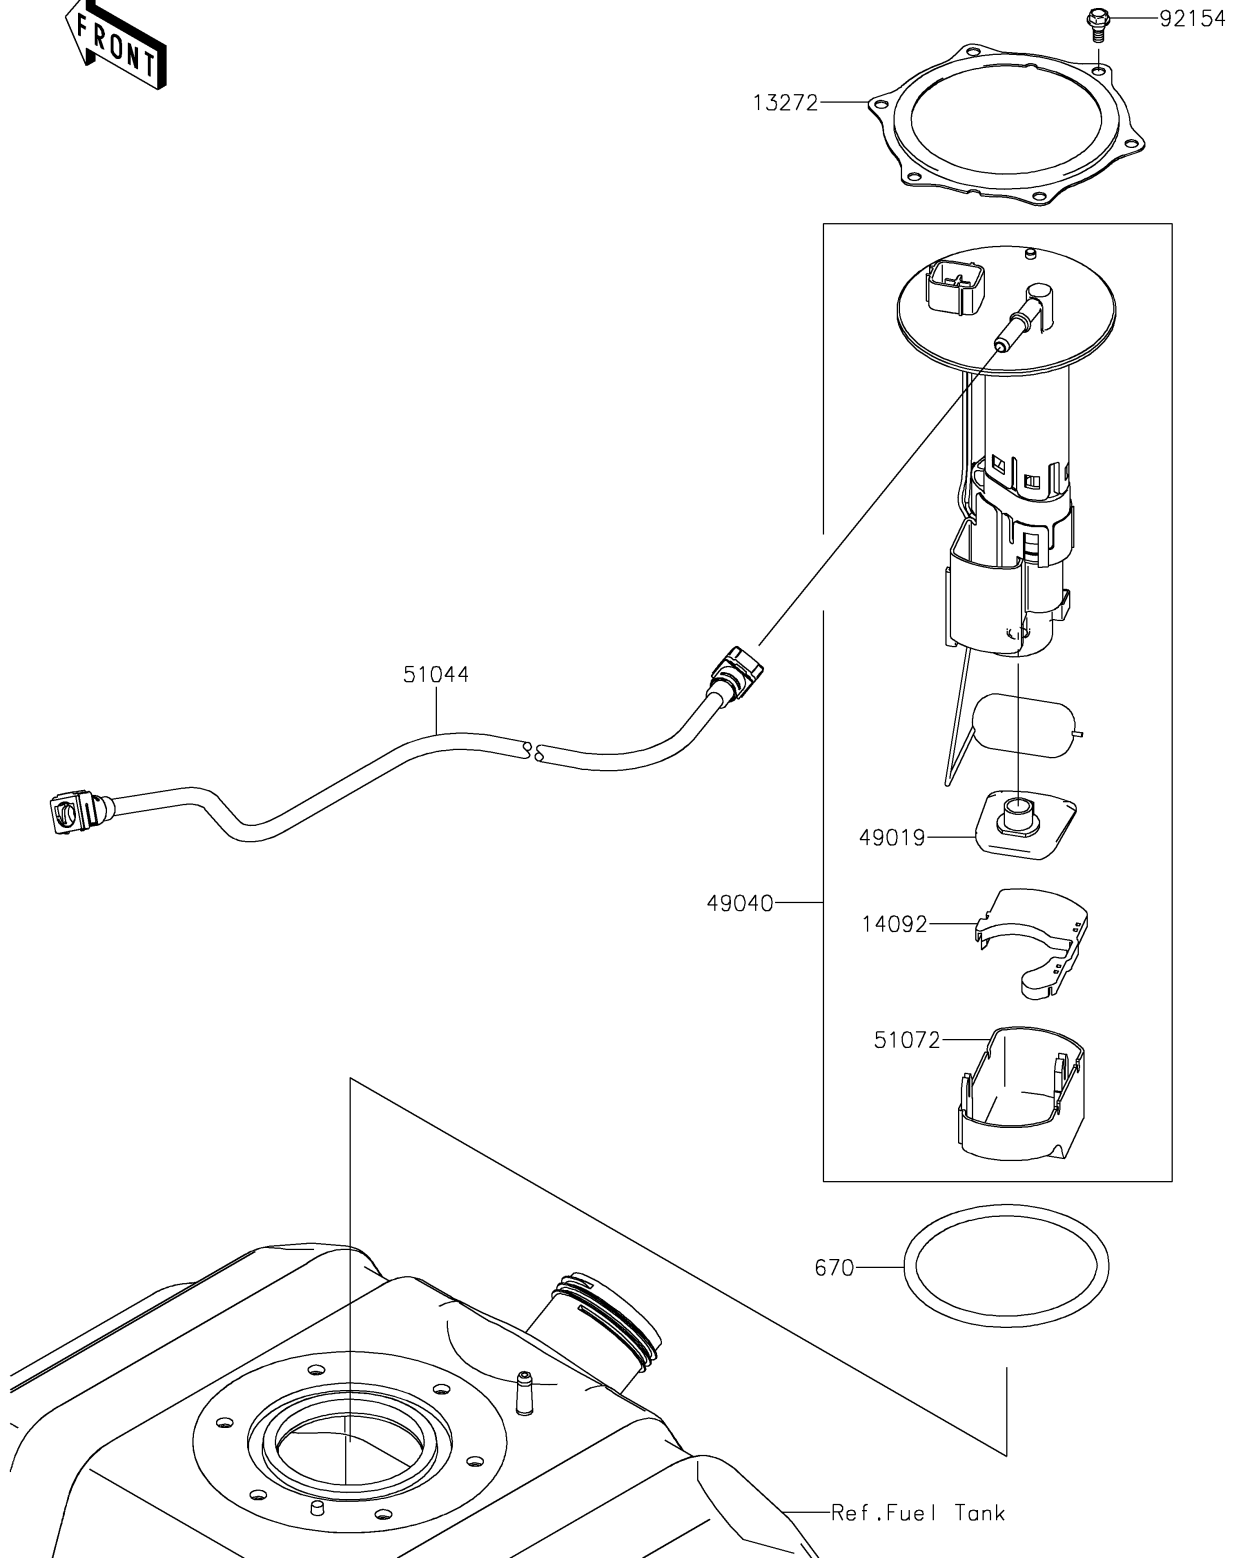

2023 TERYX4™ S SPECIAL EDITION PARTS DIAGRAM

Fuel Pump

E1520

2023 TERYX4™ S SPECIAL EDITION PARTS LIST

Fuel Pump

ITEM NAME	PART NUMBER	QUANTITY
PLATE (Ref # 13272)	13272-2500	1
COVER (Ref # 14092)	14092-1044	1
FILTER-FUEL (Ref # 49019)	49019-0013	1
PUMP-FUEL (Ref # 49040)	49040-0832	1
TUBE-ASSY (Ref # 51044)	51044-0811	1
CHAMBER-FUEL (Ref # 51072)	51072-0003	1
BOLT,FUEL PUMP (Ref # 92154)	92154-1326	6
O RING (Ref # 670)	670E5090	1