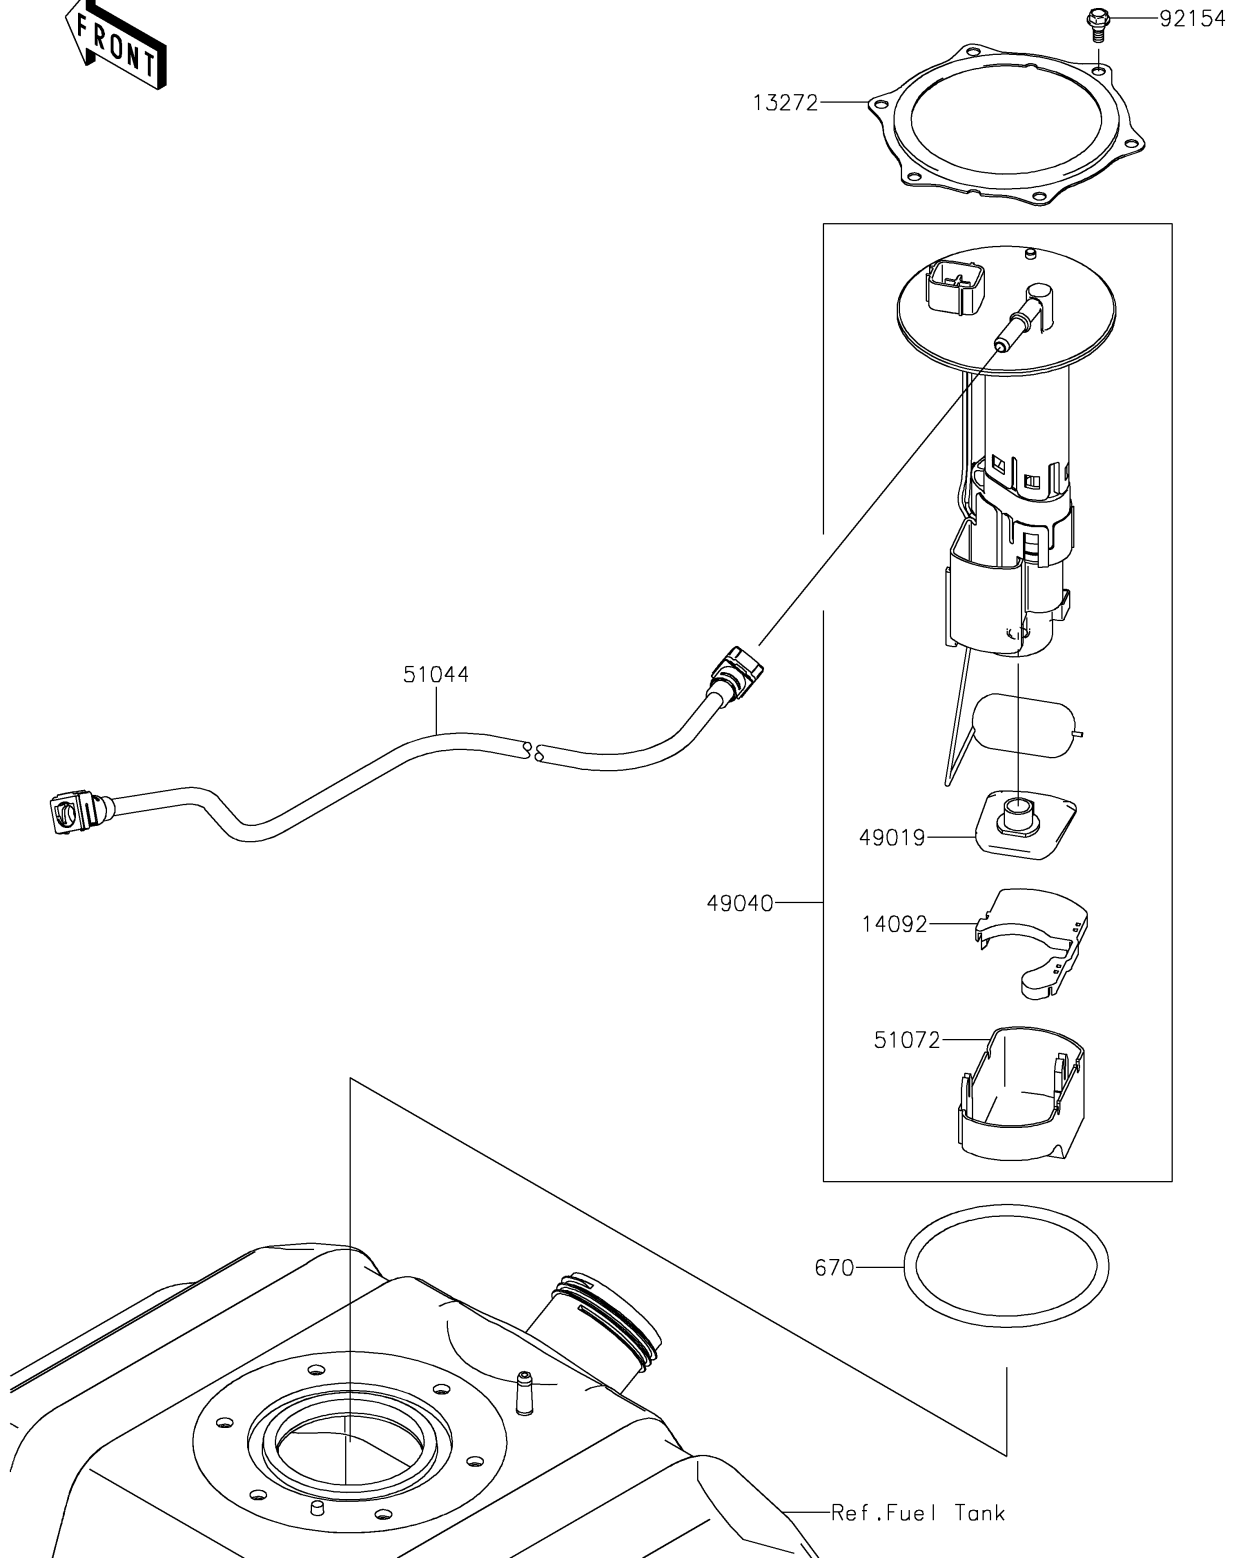

# 2024 Teryx4™ S Special Edition PARTS DIAGRAM

Fuel Pump

E1520

## 2024 Teryx4™ S Special Edition PARTS LIST

### Fuel Pump

ITEM NAME	PART NUMBER	QUANTITY
PLATE (Ref # 13272)	13272-2500	1
COVER (Ref # 14092)	14092-1044	1
FILTER-FUEL (Ref # 49019)	49019-0013	1
PUMP-FUEL (Ref # 49040)	49040-0832	1
TUBE-ASSY (Ref # 51044)	51044-0811	1
CHAMBER-FUEL (Ref # 51072)	51072-0003	1
BOLT,FUEL PUMP (Ref # 92154)	92154-1326	6
O RING (Ref # 670)	670E5090	1