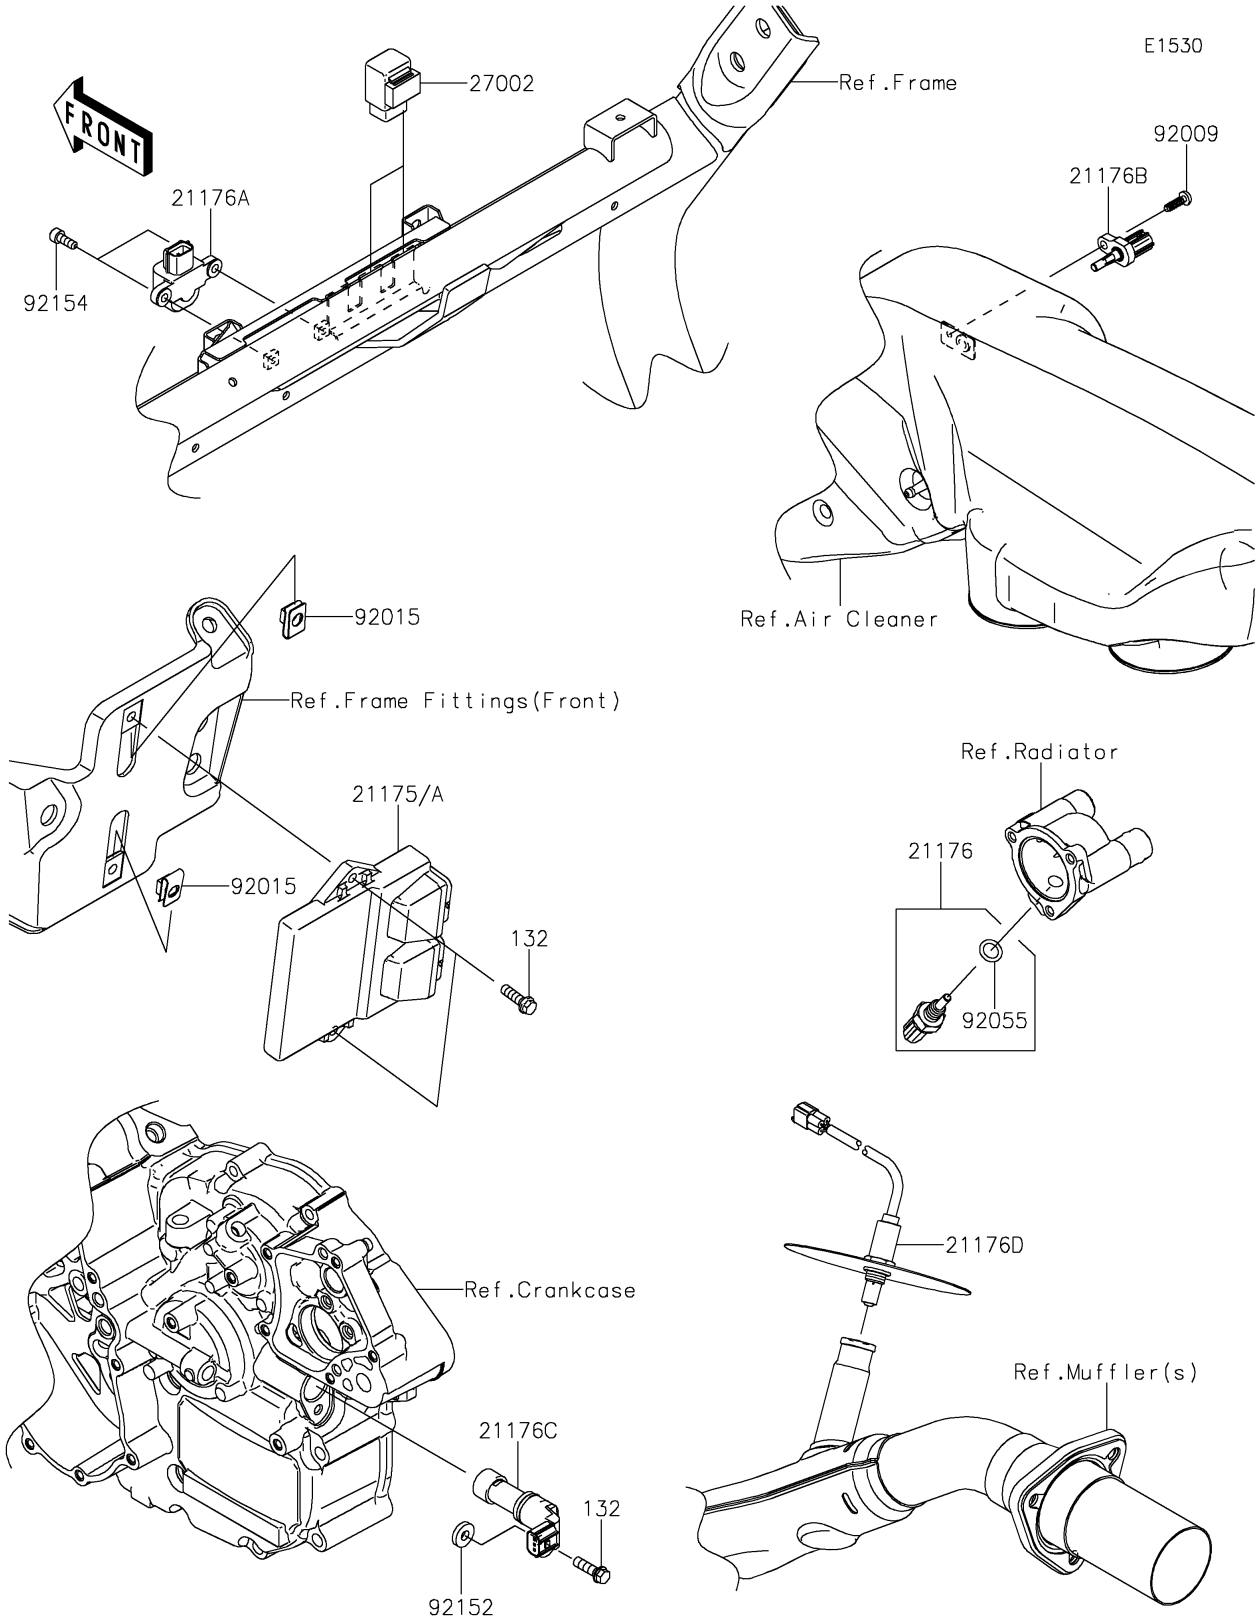

## Fuel Injection

### Fuel Injection

ITEM NAME	PART NUMBER	QUANTITY
CONTROL UNIT-ELECTRONIC (Ref # 21175)	21175-1151	1
CONTROL UNIT-ELECTRONIC (Ref # 21175A)	21175-1258	1
SENSOR,WATER TEMP (Ref # 21176)	21176-0009	1
SENSOR,VEHICLE-DOWN (Ref # 21176A)	21176-0026	1
SENSOR,AIR TEMPERATURE (Ref # 21176B)	21176-0048	1
SENSOR,SPEED (Ref # 21176C)	21176-0712	1
SENSOR,OXYGEN (Ref # 21176D)	21176-0935	1
RELAY-ASSY (Ref # 27002)	27002-1062	2
SCREW,TAPPING,5X16 (Ref # 92009)	92009-1984	1
NUT,6MM (Ref # 92015)	92015-1602	2
RING-O,9.5X1.9 (Ref # 92055)	92055-0016	1
COLLAR,6.5X16X3.2 (Ref # 92152)	92152-1975	1
BOLT,SOCKET,5X14 (Ref # 92154)	92154-1841	2
BOLT-FLANGED-SMALL,6X20 (Ref # 132)	132BA0620	3